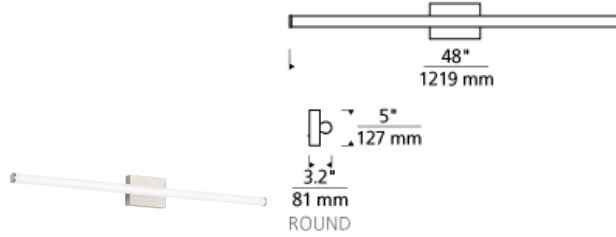

Lufe Round 48 Bath

LED ADA T20

DESCRIPTION

When a sleek, contemporary solution is in order, the Lufe Round cylindrical linear vanity bath light by Tech Lighting is the answer. Its soft, energy efficient integrated LED light delivers 2700K or 3000K at 90 CRI. The lighting fixture's rounded backplate cleanly cradles the Frosted Acrylic lens and complements the circular end caps along with cleverly hidden hardware to finish the look. The Lufe Round bath light comes in a choice of either a Polished Chrome or a Satin Nickel finish. Lufe Round is 5" high with a 3.2" extension, making it ADA compliant, and it's available in three lengths. 24", 36" and 48". All are damp-rated and dimmable. LED includes 46.9 watt 3444 delivered lumens 90 CRI 2700K or 3000K LED module. Dimmable with a low-voltage electronic dimmer. Mounts vertically or horizontally. ADA compliant. 120v or 277v.

WEIGHT

3-3.5lb / 1.36-1.59kg ±

satin nickel

ORDERING INFORMATION

700BCLUF	SHAPE OR SIZE	LENGTH (A)	FINISH	LAMP
R	ROUND	48 48"	C CHROME S SATIN NICKEL	-LED927 INTEGRATED LED 90 CRI 2700K 120V -LED927-277 INTEGRATED LED 90 CRI 2700K 277V -LED930 INTEGRATED LED 90 CRI 3000K 120V -LED930-277 INTEGRATED LED 90 CRI 3000K 277V