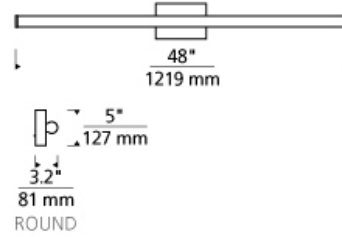

Lufe Round 48 Bath

LED ADA T20

DESCRIPTION

When a sleek, contemporary solution is in order, the Lufe Round cylindrical linear vanity bath light by Tech Lighting is the answer. Its soft, energy efficient integrated LED light delivers 2700K or 3000K at 90 CRI. The lighting fixture's rounded backplate cleanly cradles the Frosted Acrylic lens and complements the circular end caps along with cleverly hidden hardware to finish the look. The Lufe Round bath light comes in a choice of either a Polished Chrome or a Satin Nickel finish. Lufe Round is 5" high with a 3.2" extension, making it ADA compliant, and it's available in three lengths. 24", 36" and 48". All are damp-rated and dimmable. LED includes 46.9 watt 3444 delivered lumens 90 CRI 2700K or 3000K LED module. Dimmable with a low-voltage electronic dimmer. Mounts vertically or horizontally. ADA compliant. 120v or 277v.

WEIGHT

3-3.5lb / 1.36-1.59kg ±

satin nickel

ORDERING INFORMATION

700BCLUF	SHAPE OR SIZE	LENGTH (A)	FINISH	LAMP
R	ROUND	48 48"	C CHROME S SATIN NICKEL	-LED927 INTEGRATED LED 90 CRI 2700K 120V -LED927-277 INTEGRATED LED 90 CRI 2700K 277V -LED930 INTEGRATED LED 90 CRI 3000K 120V -LED930-277 INTEGRATED LED 90 CRI 3000K 277V