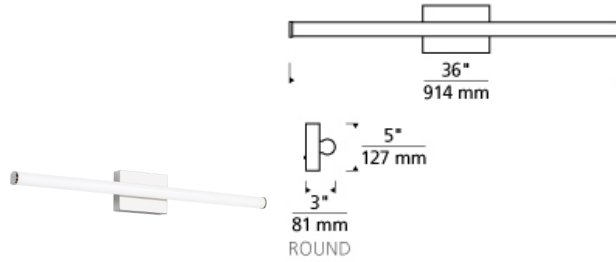

Lufe Round 36 Bath

LED ADA T20

DESCRIPTION

When a sleek, contemporary solution is in order, the Lufe Round cylindrical linear vanity bath light by Tech Lighting is the answer. Its soft, energy efficient integrated LED light delivers 2700K or 3000K at 90 CRI. The lighting fixture's rounded backplate cleanly cradles the Frosted Acrylic lens and complements the circular end caps along with cleverly hidden hardware to finish the look. The Lufe Round bath light comes in a choice of either a Polished Chrome or a Satin Nickel finish. Lufe Round is 5" high with a 3.2" extension, making it ADA compliant, and it's available in three lengths. 24", 36" and 48". All are damp-rated and dimmable. LED includes 34.5 watt 2458 delivered lumens 90 CRI 2700K or 3000K LED module. Dimmable with a low-voltage electronic dimmer. Mounts vertically or horizontally. ADA compliant. 120v or 277v.

WEIGHT

2.5-3lb / 1.13-1.36kg ±

chrome

ORDERING INFORMATION

700BCLUF	SHAPE OR SIZE	LENGTH (A)	FINISH	LAMP
R	ROUND	36 36"	C CHROME S SATIN NICKEL	-LED927 INTEGRATED LED 90 CRI 2700K 120V -LED927-277 INTEGRATED LED 90 CRI 2700K 277V -LED930 INTEGRATED LED 90 CRI 3000K 120V -LED930-277 INTEGRATED LED 90 CRI 3000K 277V