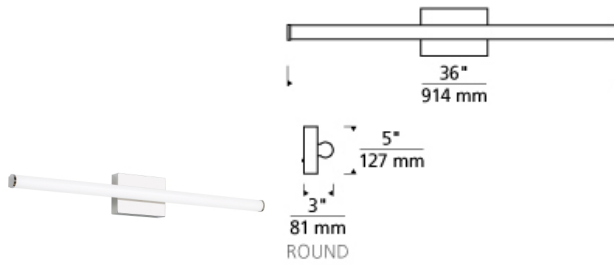

Lufe Round 36 Bath

LED ADA T20

DESCRIPTION

When a sleek, contemporary solution is in order, the Lufe Round cylindrical linear vanity bath light by Tech Lighting is the answer. Its soft, energy efficient integrated LED light delivers 2700K or 3000K at 90 CRI. The lighting fixture's rounded backplate cleanly cradles the Frosted Acrylic lens and complements the circular end caps along with cleverly hidden hardware to finish the look. The Lufe Round bath light comes in a choice of either a Polished Chrome or a Satin Nickel finish. Lufe Round is 5" high with a 3.2" extension, making it ADA compliant, and it's available in three lengths. 24", 36" and 48". All are damp-rated and dimmable. LED includes 34.5 watt 2458 delivered lumens 90 CRI 2700K or 3000K LED module. Dimmable with a low-voltage electronic dimmer. Mounts vertically or horizontally. ADA compliant. 120v or 277v.

WEIGHT

2.5-3lb / 1.13-1.36kg ±

chrome

ORDERING INFORMATION

700BCLUF	SHAPE OR SIZE	LENGTH (A)	FINISH	LAMP
R	ROUND	36 36"	C CHROME S SATIN NICKEL	-LED927 INTEGRATED LED 90 CRI 2700K 120V -LED927-277 INTEGRATED LED 90 CRI 2700K 277V -LED930 INTEGRATED LED 90 CRI 3000K 120V -LED930-277 INTEGRATED LED 90 CRI 3000K 277V