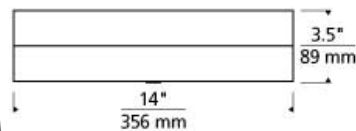

Loom 14 Flush Square LED T20

DESCRIPTION

The Loom 14 flush mount by Tech Lighting is best characterized by its mid-century modern style featuring intersecting metal pattern bands mimicking the look of sun pouring through a leaded glass window. The acrylic diffuser fixture softly provides ample amounts of LED light onto surfaces below. The Loom 14 is available in two on-trend finish options, Satin Nickel with a crisp White bottom and Black with a warm Satin Gold bottom, both finishes further enhance this striking fixture. The Loom 14 scales at 14" in length and 14" in width making it ideal for bathroom lighting, hallway lighting, bedroom lighting and a host of other residential and commercial applications. The Loom 14 can be fully dimmed using a low-voltage electronic dimmer to create the desired ambiance in your special space. LED includes 20 watt 783 delivered lumens 90 CRI 3000K LED module. Dimmable with a low-voltage electronic dimmer. 120v or 277v

WEIGHT

10-10.5lb / 4.54-4.76kg ±

satin gold/matte black satin nickel/matte white

ORDERING INFORMATION

700FMLMO FINISH

BGBLACK/GOLD
SWSATIN NICKEL / WHITE

LAMP

-LED930 LED 90 CRI 3000K 120V
-LED930-277 LED 90 CRI 3000K 277V