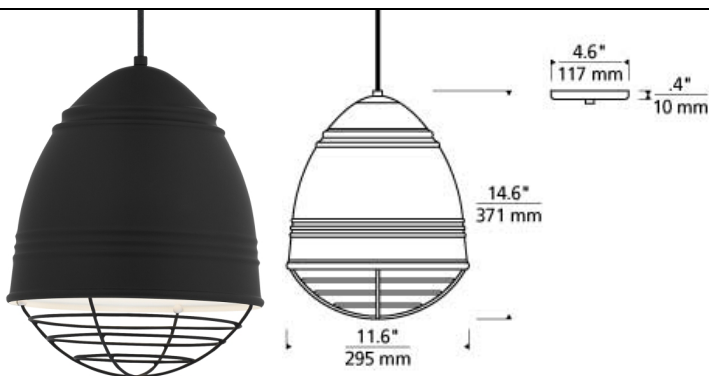

Loft Pendant

LED T20

DESCRIPTION

This stylized and elevated interpretation of industrial high bay lighting features rubberized paint on the ribbed spun-metal shade to provide a smooth, matte finish while a choice of metallic plated cage adds a custom look. Offered in two industrial finishes, rubberized black and brushed aluminum and the choice of 3 cage-finishes, black, copper and nickel or no-age at all. The Loft Pendant applies an updated look to any industrial setting. 11.6" diameter with another available option, Loft Grande, at 17.3" diameter. No lamp rated for (1) 75 watt max. E26 medium base lamp (Lamp Not Included). LED version includes (1) E26 base 10 watt 90 CRI 2700K LED A19 lamp. Incandescent version dimmable with a standard incandescent dimmer. LED version dimmable with an LED compatible dimmer. Consult lamp manufacturer for more information. 120v. Includes 6' of field-cuttable cloth cord. Brushed Aluminum includes black/white cloth cord. Rubberized Black includes black cloth cord. Rubberized White includes black/white cloth cord.

ACCESSORIES & OPTICAL CONTROLS

Suspension Swag Hook

WEIGHT

3-3.5lb / 1.36-1.59kg ±

brushed aluminum black cage brushed aluminum copper cage brushed aluminum no cage brushed aluminum polished nickel cage brushed aluminum white cage rubberized black w/ white interior no cage rubberized black w/ white interior black cage rubberized black w/ white interior copper cage rubberized black w/ white interior polished nickel cage