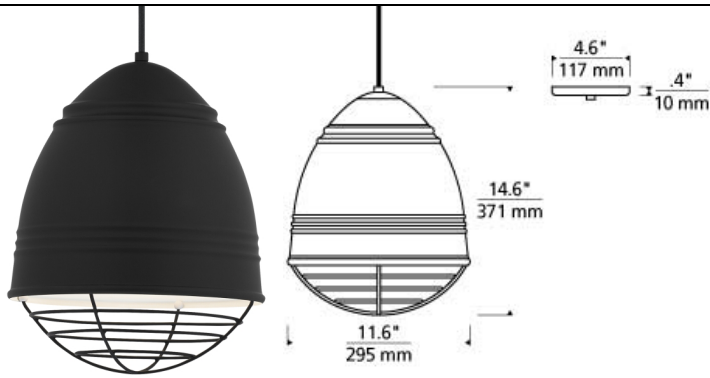

Loft Pendant

LED T20

DESCRIPTION

This stylized and elevated interpretation of industrial high bay lighting features rubberized paint on the ribbed spun-metal shade to provide a smooth, matte finish while a choice of metallic plated cage adds a custom look. Includes 6' of field-cutttable cloth cord. Brushed Aluminum includes black/white cloth cord. Rubberized Black includes black cloth cord. Rubberized White includes black/white cloth cord. Available with or without lamp. E26 medium base socket 75w max. LED includes (1) E26 base 10 watt 90 CRI 2700K LED A19 lamp. Incandescent version dimmable with a standard incandescent dimmer. LED version dimmable with an LED compatible dimmer. Consult lamp manufacturer for more information. 120v.

ACCESSORIES & OPTICAL CONTROLS

Suspension Swag Hook

WEIGHT

3-3.5lb / 1.36-1.59kg ±

brushed aluminum black cage brushed aluminum copper cage brushed aluminum no cage brushed aluminum polished nickel cage brushed aluminum white cage rubberized black w/ white interior no cage rubberized black w/ white interior black cage rubberized black w/ white interior copper cage rubberized black w/ white interior polished nickel cage