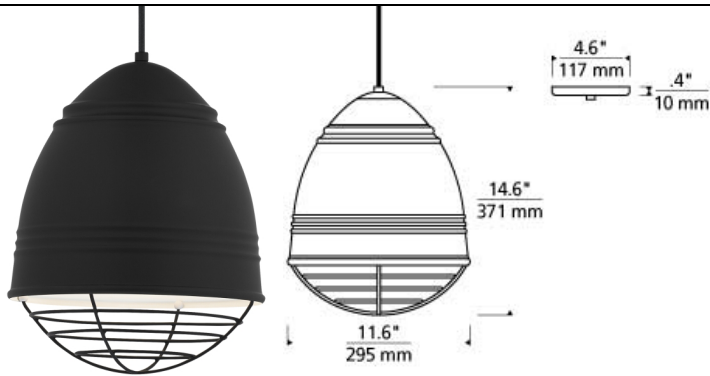

Loft Pendant

LED T20

DESCRIPTION

This stylized and elevated interpretation of industrial high bay lighting features rubberized paint on the ribbed spun-metal shade to provide a smooth, matte finish while a choice of metallic plated cage adds a custom look. Offered in two industrial finishes, rubberized black and brushed aluminum and the choice of 3 cage-finishes, black, copper and nickel or no-age at all. The Loft Pendant applies an updated look to any industrial setting. 11.6" diameter with another available option, Loft Grande, at 17.3" diameter. No lamp rated for (1) 75 watt max. E26 medium base lamp (Lamp Not Included). LED version includes (1) E26 base 10 watt 90 CRI 2700K LED A19 lamp. Incandescent version dimmable with a standard incandescent dimmer. LED version dimmable with an LED compatible dimmer. Consult lamp manufacturer for more information. 120v. Includes 6' of field-cuttable cloth cord. Brushed Aluminum includes black/white cloth cord. Rubberized Black includes black cloth cord. Rubberized White includes black/white cloth cord.

ACCESSORIES & OPTICAL CONTROLS

Suspension Swag Hook

WEIGHT

3-3.5lb / 1.36-1.59kg ±

brushed aluminum black cage brushed aluminum copper cage brushed aluminum no cage brushed aluminum polished nickel cage brushed aluminum white cage rubberized black w/ white interior no cage rubberized black w/ white interior black cage rubberized black w/ white interior copper cage rubberized black w/ white interior polished nickel cage