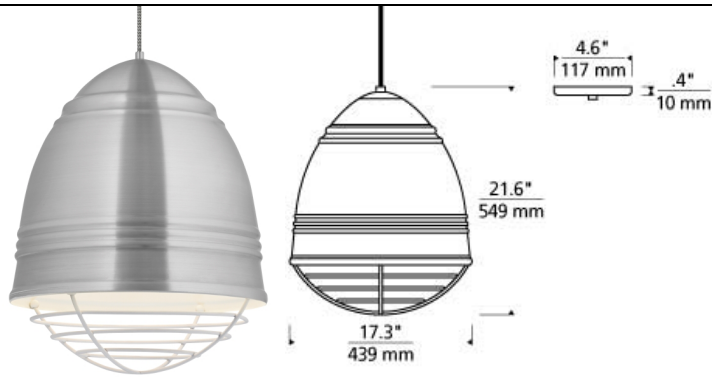

# Loft Grande Pendant

LED T20

## DESCRIPTION

This stylized and elevated interpretation of industrial high bay lighting features rubberized paint on the ribbed spun-metal shade to provide a smooth, matte finish while a choice of metallic plated cage adds a custom look. Brushed Aluminum includes black/white cloth cord. Rubberized Black includes black cloth cord. Rubberized White includes black/white cloth cord. Rated for (3) 75 watt E26 medium base lamps (Not included). LED includes (3) 120 volt 9.5 watt, 800 gross lumens 90 CRI 2700K LED A19 lamps. LED version dimmable with an LED compatible dimmer. Consult lamp manufacturer for more information. 120v. Includes 6 feet of field-cuttable cloth cord.