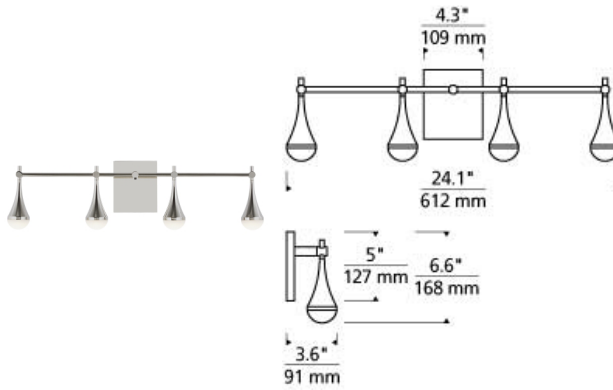

Lody 4-Light Bath LED ADA

DESCRIPTION

This Mid-Century Modern family, Lody by Tech Lighting, creates a retro look with contemporary appeal. The Lody bath light features four orbed diffusers mounted at the ends of boldly regal, flared bells to create distinctive linear LED illumination. Offered in polished nickel, Lody provides a modern solution for lighting in your bathroom or above your vanity. Complete the look with Lody chandeliers and wall sconce. Lamping options are compatible with most dimmers. Refer to Dimming Chart for more information. Includes 120-277 volt universal 30 watt, 1352 delivered lumens, 3000K LED modules. DIMMABLE with most LED compatible ELV, TRIAC and 0-10V dimmers. Mounts horizontally only.

INSTALLATION

This product can mount to either a 4" square electrical box with round plaster ring or an octagonal electrical box (not included).

polished nickel

ORDERING INFORMATION

700BCLDY	SHAPE OR SIZE	FINISH	LAMP
4	4 LIGHT	N POLISHED NICKEL	-LED930 INTEGRATED LED 90 CRI 3000K 120V (T20/T24) -LED930 INTEGRATED LED 90 CRI 3000K UNV 120V-277V