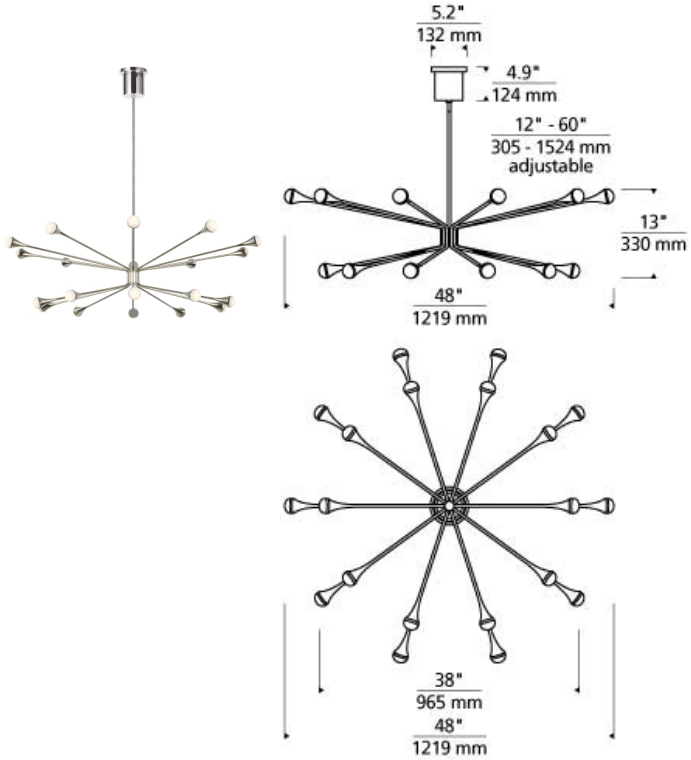

# Lody 20-Light Chandelier

LED

## DESCRIPTION

This Mid-Century Modern-inspired family, Lody by Tech Lighting, recreates a retro look with contemporary appeal. This Lody chandelier features 20 orbbed diffusers mounted at the ends of flared arms to create two rings of up and down LED illumination. Offered in three clean finishes, brass, matte black and polished nickel, Lody provides a modern lighting statement for your living room, dining room and hospitality. Complete the look with more Lody chandelier options and bath light. Lamping options are compatible with most dimmers. Refer to the Dimming Chart for more information. Includes 120-277 volt universal 56 watts, 2020 total delivered lumens, 3000K LED modules. DIMMABLE with most LED compatible ELV, TRIAC and 0-10V dimmers. Ships with (4) 12" and (2) 6" rigid stems in coordinating finish. Can be installed on a sloped ceiling up to 45°.

## WEIGHT

14-14lb / 6.35-6.35kg ±

aged brass

polished nickel

matte black

## ORDERING INFORMATION

700LDY	SHAPE OR SIZE	FINISH	LAMP
20	20-LIGHT	BR BRASS B MATTE BLACK N POLISHED NICKEL	-LED930 INTEGRATED LED 90 CRI 3000K 120V-277V UNV (T20/T24)

700 LDY \_\_\_\_\_

FIXTURE TYPE: \_\_\_\_\_