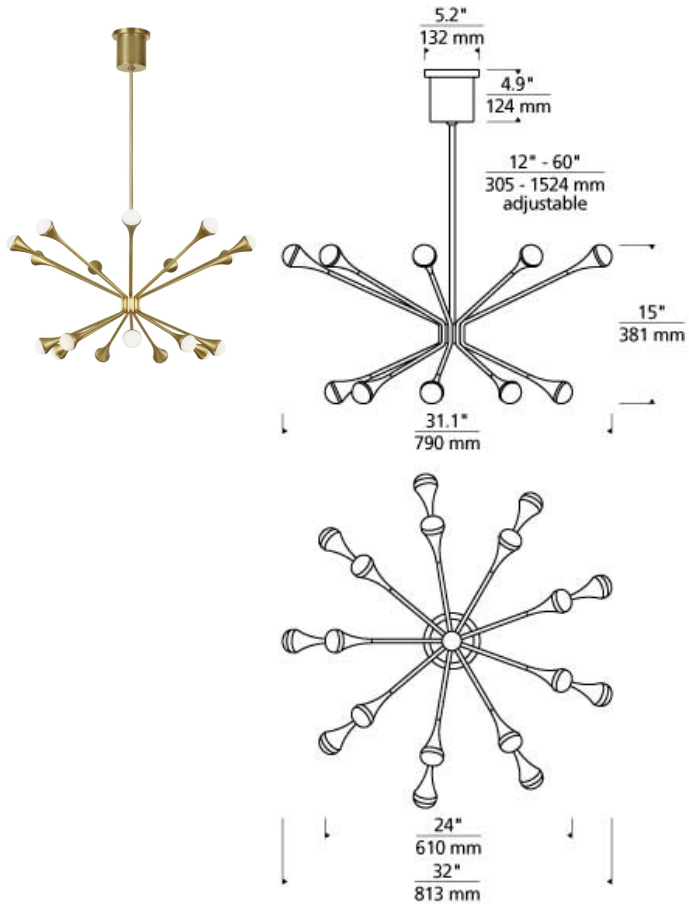

Lody 18-Light Chandelier

LED

DESCRIPTION

This Mid-Century Modern-inspired family, Lody by Tech Lighting, recreates a retro look with contemporary appeal. The Lody 18-Light chandelier features 18 orbbed diffusers mounted to the ends of flared arms to create two rings of up and down LED illumination. Offered in three clean finishes, brass, matte black and polished nickel, Lody provides a modern lighting statement for living rooms, dining rooms, foyers along with commercial and hospitality spaces. Complete the look with additional Lody chandelier options, and bath lights. Lamping options are compatible with most dimmers. Refer to the Dimming Chart for more information. Includes 120-277 volt universal 50.4 watts 1944 total delivered lumens, 3000K LED modules. DIMMABLE with most LED compatible ELV, TRIAC and 0-10V dimmers. Ships with (4) 12" and (2) 6" rigid stems in coordinating finish. Can be installed on a sloped ceiling up to 45°.

WEIGHT

13-13lb / 5.9-5.9kg ±

ORDERING INFORMATION

700LDY	SHAPE OR SIZE	FINISH	LAMP
18	18-LIGHT CHANDELIER	B BRASS B MATTE BLACK N POLISHED NICKEL	-LED930 LED 90 CRI 3000K 120V-277V UNV (T20/T24)

700 LDY _____

FIXTURE TYPE: _____

JOB NAME: _____

NOTES: _____
