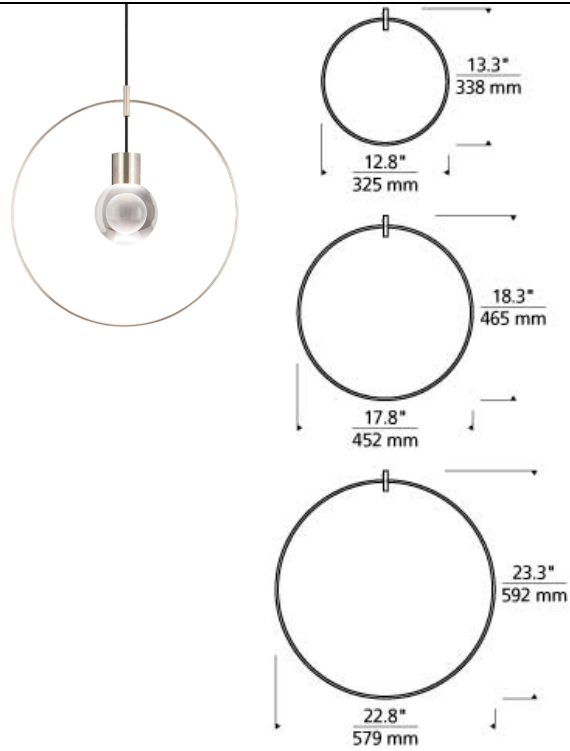

# LINE - VOLTAGE PENDANTS / SUSPENSION

## Locus Accessory T20

### DESCRIPTION

In its purest form the Locus Accessory by Tech Lighting is a perfectly shaped metal ring but once accompanied with one of our socket and cord style pendants, this simple ring becomes visually stunning. The Locus Accessory is available in three sizes, small, medium and large. each distinct size brings even more dimension to the Mina, Alva and SoCo pendants. Customize the Locus Accessory to match your unique design by selecting from four on-trend hardware finishes. Pendants sold separately

#### 700LOCUSR SHAPE OR SIZE

13 13" SMALL  
18 18" MEDIUM  
23 23" LARGE