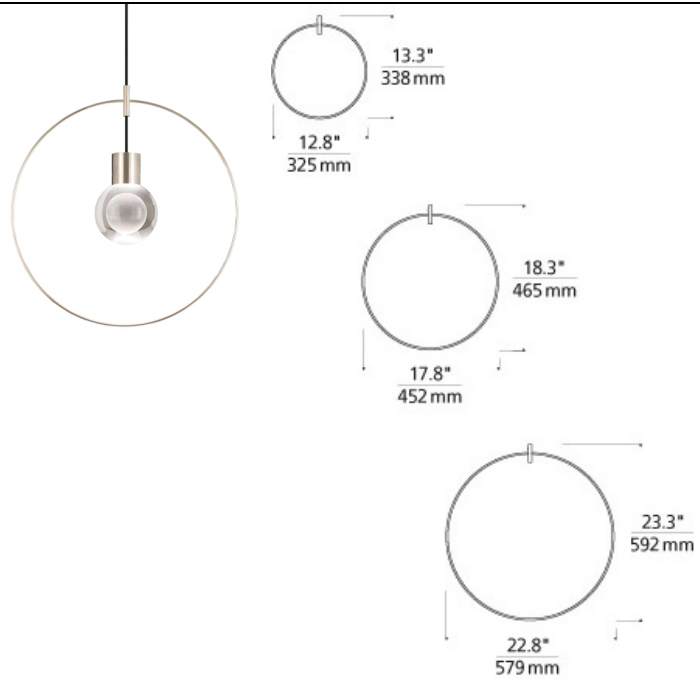

LINE - VOLTAGE PENDANTS / SUSPENSION

Locus Accessory

DESCRIPTION

Available in three sizes, the Locus pendant light accessory from Tech Lighting is a clean, circular accessory adds dimension and scale as it frames simple socket and cord style pendants such as the SoCo, Alva and Mina pendant lights.

WEIGHT

0.23lb / 0.1kg ±

ORDERING INFORMATION

700LOCUSR SHAPE OR SIZE

FINISH

13 13" SMALL
18 18" MEDIUM
23 23" LARGE

B BLACK
S SATIN NICKEL
W WHITE

TECH LIGHTING®