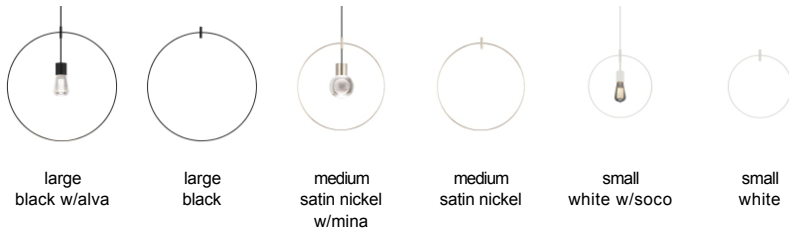

LINE - VOLTAGE PENDANTS / SUSPENSION

Locus Accessory

DESCRIPTION

Available in three sizes, the Locus pendant light accessory from Tech Lighting is a clean, circular accessory that adds dimension and scale as it frames simple socket and cord style pendants such as the SoCo, Alva and Mina pendant lights.

ORDERING INFORMATION

700LOCUSR SHAPE OR SIZE

FINISH

13 13" SMALL
18 18" MEDIUM
23 23" LARGE

R AGED BRASS
B BLACK
S SATIN NICKEL
W WHITE

TECH LIGHTING®

7400 Linder Avenue
Skokie, Illinois 60077

T 847.410.4400
F 847.410.4500