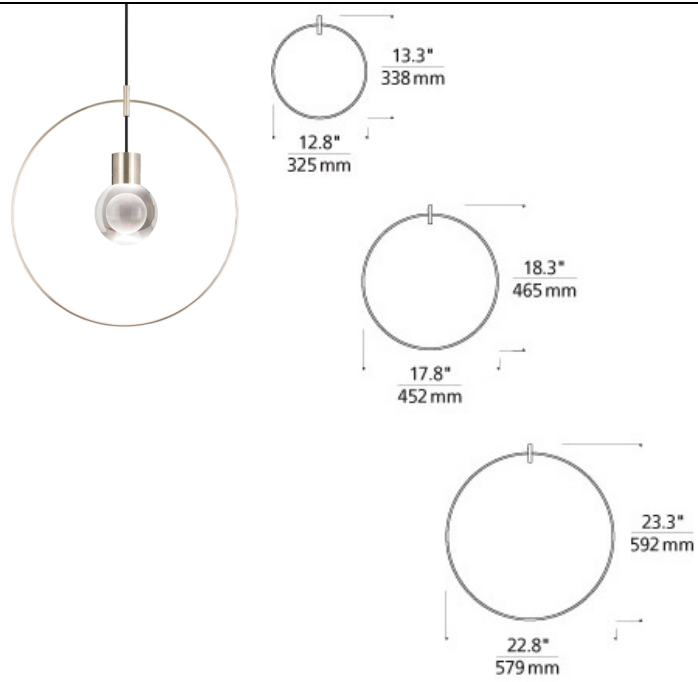

LINE - VOLTAGE PENDANTS / SUSPENSION

Locus Accessory

DESCRIPTION

Available in three sizes, the Locus pendant light accessory from Tech Lighting is a clean, circular accessory that adds dimension and scale as it frames simple socket and cord style pendants such as the SoCo, Alva and Mina pendant lights.

ORDERING INFORMATION

700LOCUSR SHAPE OR SIZE

FINISH

13 13" SMALL
18 18" MEDIUM
23 23" LARGE

R AGED BRASS
B BLACK
S SATIN NICKEL
W WHITE

TECH LIGHTING®

7400 Linder Avenue
Skokie, Illinois 60077

T 847.410.4400
F 847.410.4500