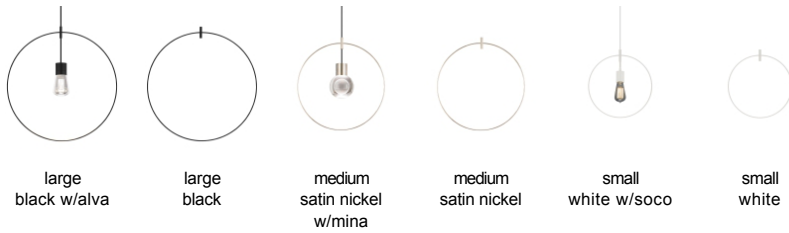

LINE - VOLTAGE PENDANTS / SUSPENSION

Locus Accessory

DESCRIPTION

Available in three sizes, the Locus pendant light accessory from Tech Lighting is a clean, circular accessory adds dimension and scale as it frames simple socket and cord style pendants such as the SoCo, Alva and Mina pendant lights.

WEIGHT

0.23lb / 0.1kg ±

ORDERING INFORMATION

700LOCUSR SHAPE OR SIZE

FINISH

13 13" SMALL
18 18" MEDIUM
23 23" LARGE

B BLACK
S SATIN NICKEL
W WHITE

TECH LIGHTING®