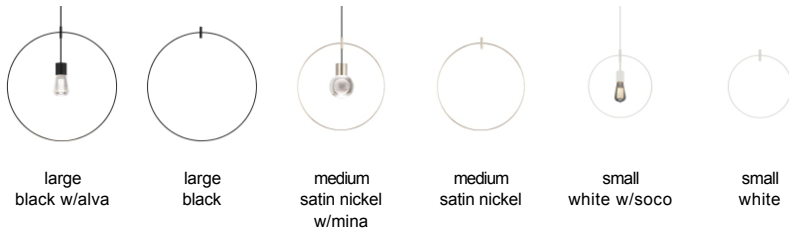

LINE - VOLTAGE PENDANTS / SUSPENSION

Locus Accessory

DESCRIPTION

Available in three sizes, the Locus pendant light accessory from Tech Lighting is a clean, circular accessory adds dimension and scale as it frames simple socket and cord style pendants such as the SoCo, Alva and Mina pendant lights.

ORDERING INFORMATION

700LOCUSR SHAPE OR SIZE

FINISH

13 13" SMALL
18 18" MEDIUM
23 23" LARGE

R AGED BRASS
B BLACK
S SATIN NICKEL
W WHITE

TECH LIGHTING®

7400 Linder Avenue
Skokie, Illinois 60077

T 847.410.4400
F 847.410.4500