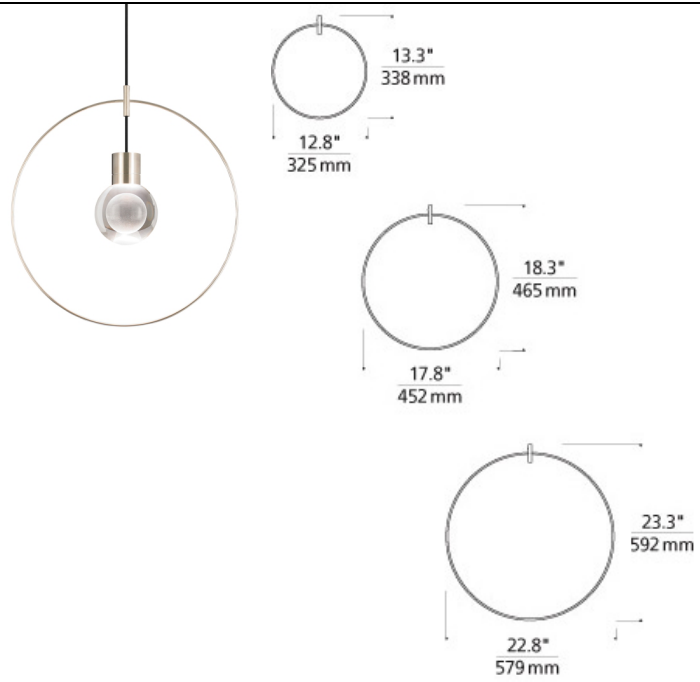

LINE - VOLTAGE PENDANTS / SUSPENSION

Locus Accessory

DESCRIPTION

Available in three sizes, the Locus pendant light accessory from Tech Lighting is a clean, circular accessory adds dimension and scale as it frames simple socket and cord style pendants such as the SoCo, Alva and Mina pendant lights.

ORDERING INFORMATION

700LOCUSR SHAPE OR SIZE

FINISH

13 13" SMALL
18 18" MEDIUM
23 23" LARGE

R AGED BRASS
B BLACK
S SATIN NICKEL
W WHITE

TECH LIGHTING®

7400 Linder Avenue
Skokie, Illinois 60077

T 847.410.4400
F 847.410.4500