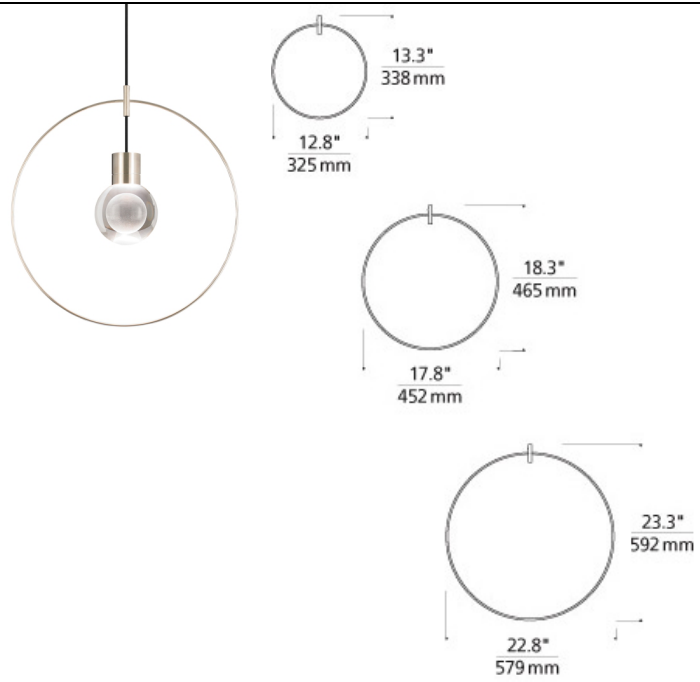

LINE - VOLTAGE PENDANTS / SUSPENSION

Locus Accessory

DESCRIPTION

Available in three sizes, the Locus pendant light accessory from Tech Lighting is a clean, circular accessory that adds dimension and scale as it frames simple socket and cord style pendants such as the SoCo, Alva and Mina pendant lights.

ORDERING INFORMATION

700LOCUSR SHAPE OR SIZE

FINISH

13 13" SMALL
18 18" MEDIUM
23 23" LARGE

R AGED BRASS
B BLACK
S SATIN NICKEL
W WHITE

TECH LIGHTING®

7400 Linder Avenue
Skokie, Illinois 60077

T 847.410.4400
F 847.410.4500