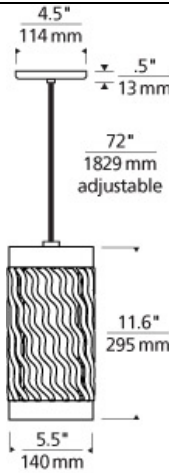

ORDERING INFORMATION

700 SYSTEM	LIZGP	COLOR	FINISH	LAMP
TD	LINE-VOLTAGE PENDANTS/SUSPENSION	C CLEAR	Z ANTIQUE BRONZE	INCANDESCENT 120V
TT	SINGLE-CIRCUIT T-TRAK	K SMOKE	B BLACK	-LED827 LED BT15 80 CRI 2700K 120V
TT2	TWO-CIRCUIT T-TRAK		S SATIN NICKEL	
			W WHITE	

TECH LIGHTING®

7400 Linder Avenue T 847.410.4400
Skokie, Illinois 60077 F 847.410.4500

Tech Lighting, L.L.C.

700 ____ LIZGP ____

FIXTURE TYPE: _____

JOB NAME: _____

NOTES: _____

_____

_____

©2017 Tech Lighting, L.L.C. All Rights Reserved. The "Tech Lighting" graphic is a registered trademark of Tech Lighting, L.L.C. Tech Lighting reserves the right to change specifications for product improvements without notification.