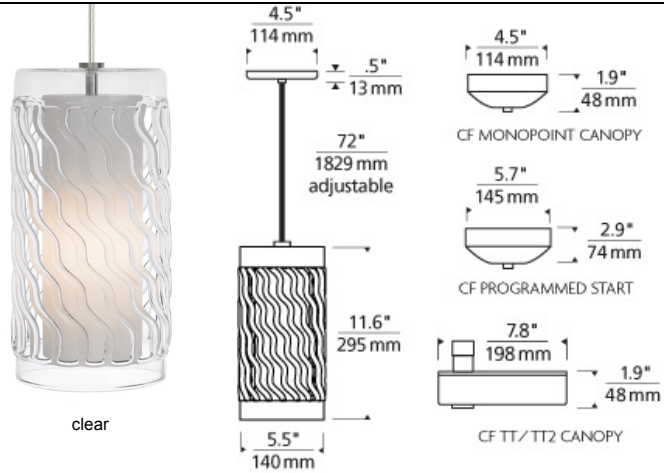

LINE - VOLTAGE PENDANTS / SUSPENSION

Liza Grande Pendant

DESCRIPTION

The Liza pendant light from Tech Lighting features a clear flame-worked borosilicate glass, commercially known as Pyrex[®]. The borosilicate glass is formed into a dramatic cylinder with a flowing diagonal pattern of open glass which creates visual depth against an inner white glass diffuser. With its modest size and clear color, the Liza Pendant is ideal for kitchen island task lighting, dining room lighting and hallway lighting. The Liza pendant ships with your choice of standard incandescent lamping or efficient LED lamping, both options are fully dimmable to create the desired ambiance in your special space. Clear, flame-worked borosilicate glass, commercially known as Pyrex[®], is formed into a large, dramatic cylinder with a flowing diagonal pattern of open glass which creates visual depth against an inner white glass diffuser. Black, satin nickel, and white finish options highlighted with satin detail and clear cable; antique bronze finish highlighted with antique bronze detail and brown cable. Includes 120 volt, 60 watt BT15 lamp or 26 watt GX24Q-3 base triple tube compact fluorescent lamp (electronic ballast included). May also be lamped with GX24Q-3 base 32 watt triple tube compact fluorescent lamp (not included). Includes 6.5 volt, 810 delivered lumen. Fixture is provided with six feet of field-cuttable cable. Incandescent version dimmable with standard incandescent dimmer.

INSTALLATION

This product can mount to either a 4" square electrical box with round plaster ring or an octagon electrical box.

OTHER

TD includes 4.5" Round Canopy.
Antique Bronze and Black Finish Only Available on TD.
CF277 Lamp Only Available on TD.