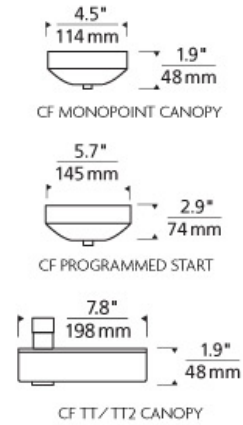

ORDERING INFORMATION

700 SYSTEM	LIZGP	COLOR	FINISH	LAMP
TD	LINE-VOLTAGE PENDANTS/SUSPENSION	C CLEAR	Z ANTIQUE BRONZE	INCANDESCENT 120V
TT	SINGLE-CIRCUIT T-TRAK	K SMOKE	B BLACK	-LED827 LED BT15 80 CRI 2700K 120V
TT2	TWO-CIRCUIT T-TRAK		S SATIN NICKEL	
			W WHITE	

TECH LIGHTING®

7400 Linder Avenue T 847.410.4400
Skokie, Illinois 60077 F 847.410.4500

Tech Lighting, L.L.C.

700 ____ LIZGP ____

FIXTURE TYPE: _____

JOB NAME: _____

NOTES: _____

_____

_____

©2017 Tech Lighting, L.L.C. All Rights Reserved. The "Tech Lighting" graphic is a registered trademark of Tech Lighting, L.L.C. Tech Lighting reserves the right to change specifications for product improvements without notification.