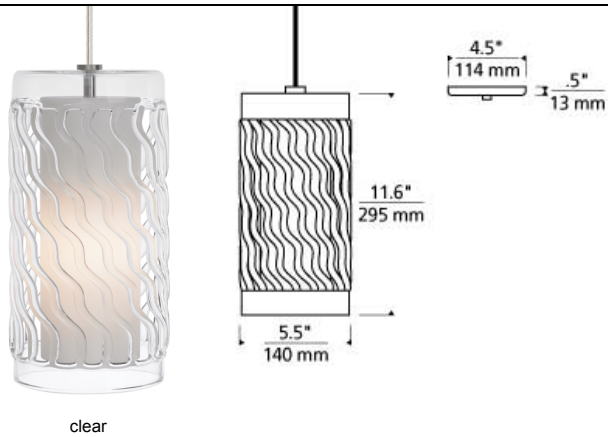

### DESCRIPTION

The Liza Grande pendant light from Tech Lighting features a clear flame-worked borosilicate glass, commercially known as Pyrex<sup>®</sup>. The borosilicate glass is formed into a dramatic cylinder with a flowing diagonal pattern of open glass which creates visual depth against an inner white glass diffuser. The large scale of the Liza Grande make it ideal for kitchen island task lighting, dining room lighting and hallway lighting. Available lamping options include energy efficient LED or no-lamp, leaving you the option to light this fixture with your preferred lamping. The LED option is fully-dimmable to create the desired ambiance in you special space. Clear, flame-worked borosilicate glass, commercially known as Pyrex, is formed into a large, dramatic cylinder with a flowing diagonal pattern of open glass which creates visual depth against an inner white glass diffuser. Black, satin nickel, and white finish options highlighted with satin detail and clear cable. antique bronze finish highlighted with antique bronze detail and brown cable. Rated for (1) 120 volt, 60 watt max E26 lamp (Lamp Not Included) 120 volt 6.5 watt 810 delivered lumens, 2700K, medium base LED BT15 lamp/ Dimmable with LED compatible dimmer. Fixture is provided with six feet of field-cutttable cable.

### INSTALLATION

This product can mount to either a 4" square electrical box with round plaster ring or an octagon electrical box.