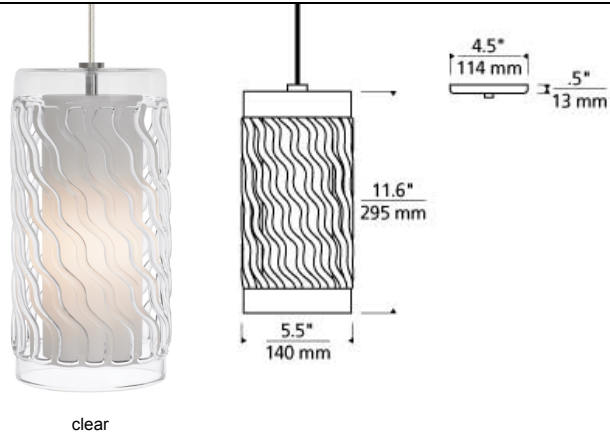

LINE - VOLTAGE PENDANTS / SUSPENSION

Liza Grande Pendant T20

DESCRIPTION

The Liza Grande pendant light from Tech Lighting features a clear flame-worked borosilicate glass, commercially known as Pyrex[®]. The borosilicate glass is formed into a dramatic cylinder with a flowing diagonal pattern of open glass which creates visual depth against an inner white glass diffuser. The large scale of the Liza Grande make it ideal for kitchen island task lighting, dining room lighting and hallway lighting. Available lamping options include energy efficient LED or no-lamp, leaving you the option to light this fixture with your preferred lamping. The LED option is fully-dimmable to create the desired ambiance in you special space. Clear, flame-worked borosilicate glass, commercially known as Pyrex, is formed into a large, dramatic cylinder with a flowing diagonal pattern of open glass which creates visual depth against an inner white glass diffuser. Black, satin nickel, and white finish options highlighted with satin detail and clear cable. antique bronze finish highlighted with antique bronze detail and brown cable. Rated for (1) 120 volt, 60 watt max E26 lamp (Lamp Not Included) 120 volt 6.5 watt 810 delivered lumens, 2700K, medium base LED BT15 lamp/ Dimmable with LED compatible dimmer. Fixture is provided with six feet of field-cuttable cable.

clear

INSTALLATION

This product can mount to either a 4" square electrical box with round plaster ring or an octagon electrical box.

OTHER

TD includes 4.5" Round Canopy.
Antique Bronze and Black Finish Only Available on TD.
CF277 Lamp Only Available on TD.

clear

ORDERING INFORMATION

700 SYSTEM	LIZGP	COLOR	FINISH	LAMP
TD	LINE-VOLTAGE PENDANTS/SUSPENSION	C CLEAR	Z ANTIQUE BRONZE	INCANDESCENT 120V
TT	SINGLE-CIRCUIT T-TRAK	K SMOKE	B BLACK	NO LAMP
TT2	TWO-CIRCUIT T-TRAK		S SATIN NICKEL	-LED827 LED BT15 80 CRI 2700K 120V
			W WHITE	