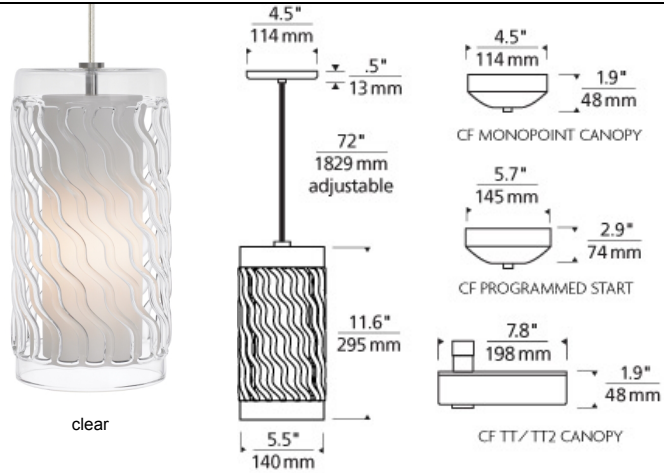

INSTALLATION

This product can mount to either a 4" square electrical box with round plaster ring or an octagon electrical box.

OTHER

TD includes 4.5" Round Canopy.
Antique Bronze and Black Finish Only Available on TD.
CF277 Lamp Only Available on TD.

clear

ORDERING INFORMATION

700 SYSTEM	LIZGP	COLOR	FINISH	LAMP
TD	LINE-VOLTAGE PENDANTS/SUSPENSION	C CLEAR	Z ANTIQUE BRONZE	INCANDESCENT 120V
TT	SINGLE-CIRCUIT T-TRAK	K SMOKE	B BLACK	NO LAMP
TT2	TWO-CIRCUIT T-TRAK		S SATIN NICKEL	-LED827 LED BT15 80 CRI 2700K 120V
			W WHITE