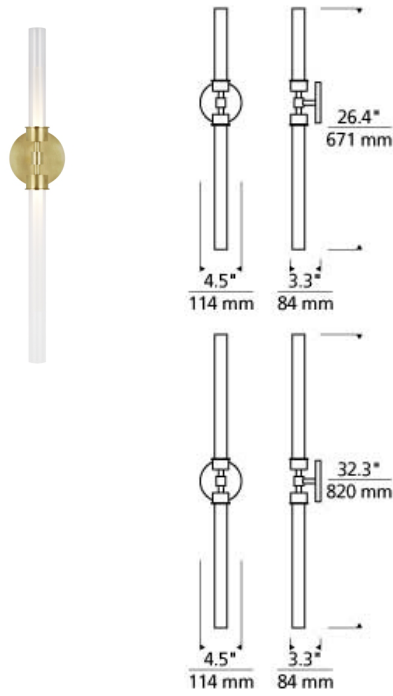

Linger Wall/Bath

LED ADA

DESCRIPTION

Tech Lighting's Linger wall sconce provides up and down light with two LED lights shaped by an acrylic cylinder. Available in polished nickel and natural brass that will slowly patina for an exquisitely timeless look. Also available as a one-light wall sconce, both options beautifully illuminate your bathroom, vanity and hallway. Complete your look with the Linger chandeliers. Lamping options are compatible with most dimmers. Refer to Dimming Chart for more information. Includes 120 volt 17.4 watts, 732 delivered lumens, 3000K LED module. Dimmable with most LED compatible ELV and TRIAC dimmers. 277V compatible with 0-10V dimmers. Mounts horizontally or vertically. ADA compliant.

INSTALLATION

This product can mount to either a 4" square electrical box with round plaster ring or an octagonal electrical box (not included).

ORDERING INFORMATION

700BCLNG	SHAPE OR SIZE	FINISH	LAMP
2	2-LIGHT VANITY	N NATURAL BRASS N POLISHED NICKEL	-LED930 INTEGRATED LED 90 CRI 3000K 120V (T24) -LED930-277 INTEGRATED LED0 90 CRI 3000K 277V