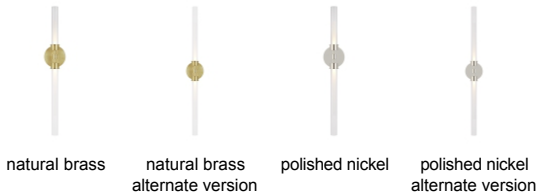

Linger Wall/Bath

LED ADA

DESCRIPTION

Tech Lighting's Linger wall sconce provides up and down light with two LED lights shaped by an acrylic cylinder. Available in polished nickel and natural brass that will slowly patina for an exquisitely timeless look. Also available as a one-light wall sconce, both options beautifully illuminate your bathroom, vanity and hallway. Complete your look with the Linger chandeliers. Lamping options are compatible with most dimmers. Refer to Dimming Chart for more information. Includes 120 volt 17.4 watts, 732 delivered lumens, 3000K LED module. Dimmable with most LED compatible ELV and TRIAC dimmers. 277V compatible with 0-10V dimmers. Mounts horizontally or vertically. ADA compliant.

INSTALLATION

This product can mount to either a 4" square electrical box with round plaster ring or an octagonal electrical box (not included).

ORDERING INFORMATION

700BCLNG	SHAPE OR SIZE	FINISH	LAMP
2	2-LIGHT VANITY	N NATURAL BRASS N POLISHED NICKEL	-LED930 INTEGRATED LED 90 CRI 3000K 120V (T24) -LED930-277 INTEGRATED LED0 90 CRI 3000K 277V