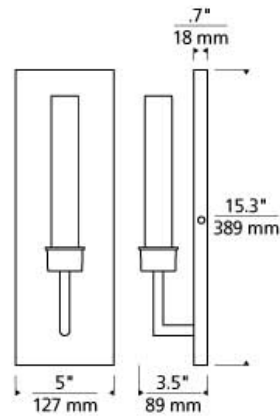

## DESCRIPTION

Tech Lighting's Linger wall sconce illuminates upward with a single LED light shaped by an acrylic cylinder. Available in polished nickel and natural brass that will slowly patina for an exquisitely timeless look. Also available as a two-light wall sconce, both options beautifully illuminate your bathroom, vanity and hallway. Complete your look with the Linger chandeliers. Lamping options are compatible with most dimmers. Refer to Dimming Chart for more information. Includes 120 volt 8.7 watt, 366 delivered lumens, 3000K LED module. Dimmable with most LED compatible ELV and TRIAC dimmers. 277V compatible with 0-10V dimmers. Mounts up or down. ADA compliant.

## INSTALLATION

This product can mount to either a 4" square electrical box with round plaster ring or an octagonal electrical box (not included).

## WEIGHT

2.5-2.5lb / 1.13-1.13kg ±

natural brass

natural brass  
side view

polished nickel

polished nickel  
side view