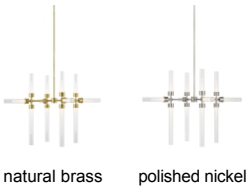

## DESCRIPTION

Tech Lighting's Linger collection is designed with twelve LED lights shaped by acrylic cylinders illuminating in multiple directions. Available in polished nickel and natural brass that will slowly patina for a timeless look. This modern chandelier creates a beautiful statement piece for your dining room, living room and foyer. Complete the look with more Linger chandelier and wall sconce options. Lamping options are compatible with most dimmers. Refer to Dimming Chart for more information. Includes 48 watts, 2444 total delivered lumens, 3000K LED modules. Dimmable with most LED compatible ELV and TRIAC dimmers. Includes (4) 12" and (2) 6" rigid stems in coordinating finish. Can be installed on a sloped ceiling up to 45°.