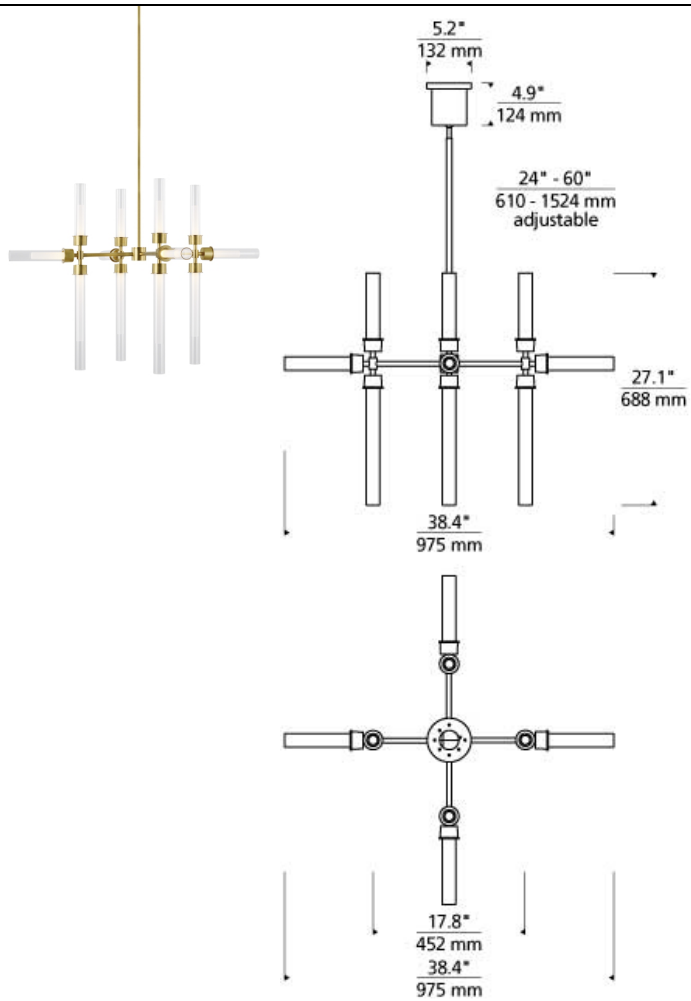

## DESCRIPTION

Tech Lighting's Linger collection is designed with twelve LED lights shaped by acrylic cylinders illuminating in multiple directions. Available in polished nickel and natural brass that will slowly patina for a timeless look. This modern chandelier creates a beautiful statement piece for your dining room, living room and foyer. Complete the look with more Linger chandelier and wall sconce options. Lamping options are compatible with most dimmers. Refer to Dimming Chart for more information. Includes 48 watts, 2444 total delivered lumens, 3000K LED modules. Dimmable with most LED compatible ELV and TRIAC dimmers. Includes (4) 12" and (2) 6" rigid stems in coordinating finish. Can be installed on a sloped ceiling up to 45°.

## ORDERING INFORMATION

| 700LNG | SHAPE OR SIZE       | FINISH                                | LAMP  |
|--------|---------------------|---------------------------------------|---|
| 12     | 12-LIGHT CHANDELIER | NB NATURAL BRASS<br>N POLISHED NICKEL | -LED930 INTEGRATED LED 90CRI 3000K 120V (T20/T24) |

This product can mount to either a 4" square electrical box with round plaster ring or an octagon electrical box.

700 LNG \_\_\_\_\_

FIXTURE TYPE: \_\_\_\_\_

JOB NAME: \_\_\_\_\_

NOTES: \_\_\_\_\_

\_\_\_\_\_