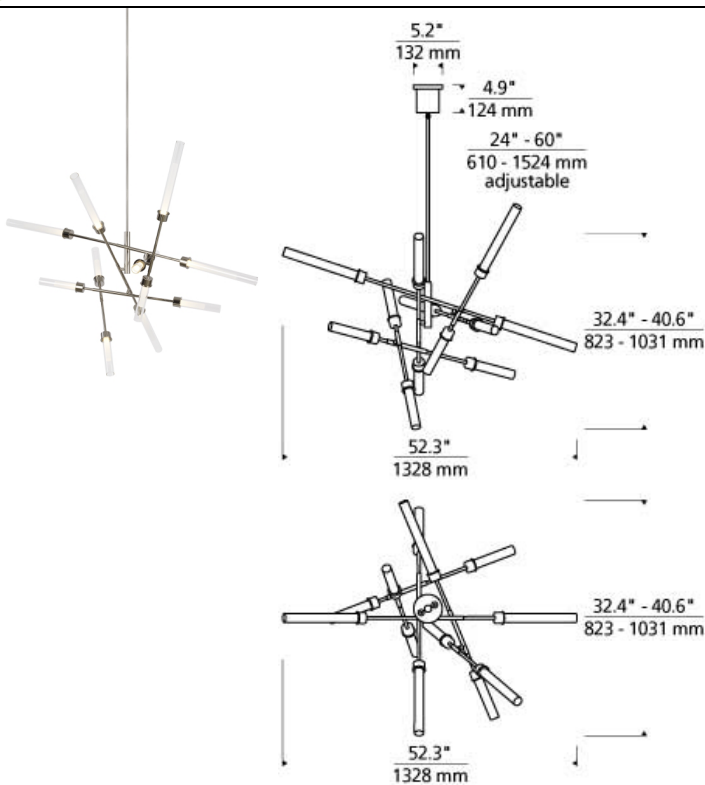

## DESCRIPTION

The Linger 12-Light Abstract Chandelier by Sean Lavin for Tech Lighting is designed with 12 LED lights tapered by glass and acrylic cylinders and illuminate in multiple directions. Available in Polished Nickel and Natural Brass that will slowly patina for a timeless look. Linger creates a beautiful statement piece for your dining room, living room and foyer. Complete your look with the Linger Chandeliers, Linear Suspension, Pendant and Wall Sconces. Lamping options are compatible with most dimmers. Refer to the Dimming Chart for more information. Includes 53.6 watts, 4251 delivered lumens, 3000K LED modules. Dimmable with most LED compatible ELV and TRIAC dimmers. Includes (4) 12" and (2) 6" rigid stems in coordinating finish. Can be installed on a sloped ceiling up to 45°. The arms can rotate to expand fixture width. 32" – 46.5"

## WEIGHT

22-22lb / 9.98-9.98kg ±

natural brass      polished nickel

## ORDERING INFORMATION

700LNG	SHAPE OR SIZE	FINISH	LAMP
12A	12-LIGHT ABSTRACT CHANDELIER	NB NATURAL BRASS N POLISHED NICKEL	-LED930 INTEGRATED LED 90 CRI 3000K 120V (T20/T24)

This product can mount to either a 4" square electrical box with round plaster ring or an octagon electrical box.