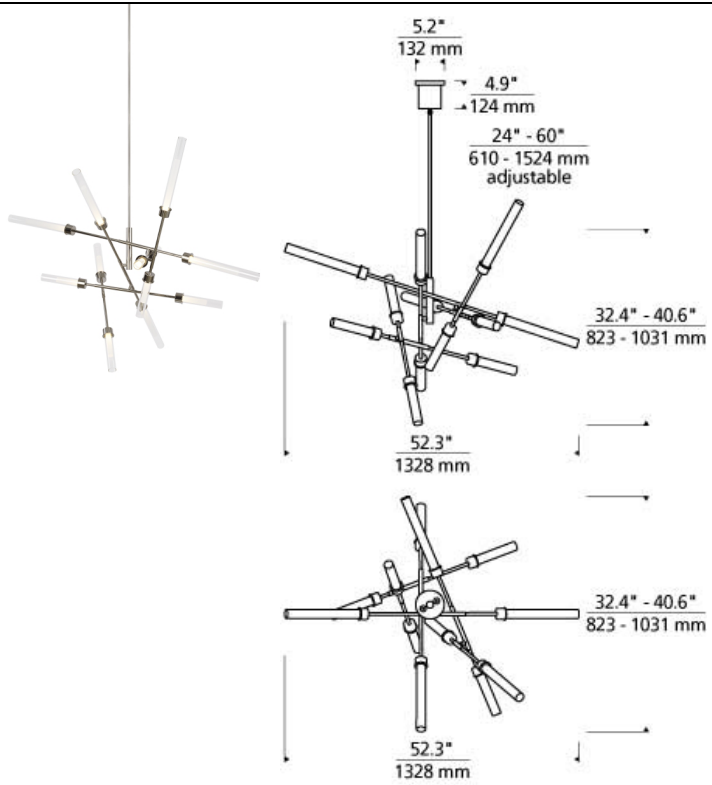

Linger 12-Light Abstract Chandelier

LED

DESCRIPTION

Tech Lighting's Linger collection is designed with twelve LED lights tapered by acrylic cylinders and illuminate in multiple. Available in polished nickel and natural brass that will slowly patina for a timeless look. Linger creates a beautiful statement piece for your dining room, living room and foyer. Complete the look with more Linger chandelier and wall sconce options. Lamping options are compatible with most dimmers. Refer to the Dimming Chart for more information. Includes 54.6 watts, 2444 total delivered lumens, 3000K LED modules. Dimmable with most LED compatible ELV and TRIAC dimmers. Includes (4) 12" and (2) 6" rigid stems in coordinating finish. Can be installed on a sloped ceiling up to 45°.

natural brass polished nickel

ORDERING INFORMATION

700LNG	SHAPE OR SIZE	FINISH	LAMP
12A	12-LIGHT ABSTRACT CHANDELIER	NB NATURAL BRASS N POLISHED NICKEL	-LED930 INTEGRATED LED 90 CRI 3000K 120V (T20/T24)

This product can mount to either a 4" square electrical box with round plaster ring or an octagon electrical box.

TECH LIGHTING®
 7400 Linder Avenue T 847.410.4400
 Skokie, Illinois 60077 F 847.410.4500