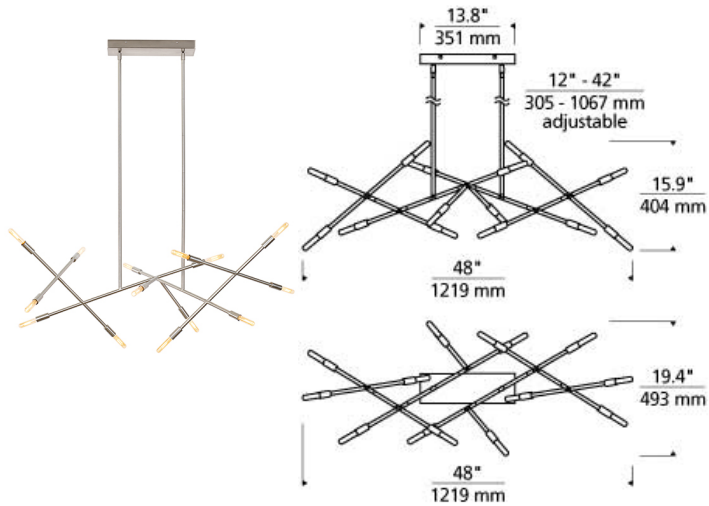

Line Wave 2 Linear Suspension

LED T20

DESCRIPTION

The Line Wave 2 linear suspension fixture by Tech Lighting features an unsystematic pattern of asymmetric lengths converging to form one incredibly dramatic light fixture. LED candelabra based light bulbs adorn each of the 12 tips to not only highlight the structure but also create a simple yet impactful design statement. Scaling at 15.9" high and 48" long the Line Wave 2 is ideal in both residential and commercial lighting applications. Available finish options include warm Aged Brass and modern Satin Nickel, each finish further enhancing the striking design of the Line Wave 2 linear fixture. Available lamping options include energy efficient LED and no-lamp. All lamping options, with the exception of no-lamp, are fully-dimmable to create the desired ambiance in your special space. Includes four 6" stems and six 12" stems. Available with or without lamp. (14) E12 Candelabra base sockets 25w max. LED version includes (14) 2 watt 2306 total delivered lumens 90CRI 2700K LED T6. Dimmable with a low-voltage electronic dimmer. 120v.

WEIGHT

9.5-10lb / 4.31-4.54kg ±

aged brass

satin nickel

ORDERING INFORMATION

700 SYSTEM LNV	FINISH	LAMP
LS LINEAR SUSPENSION	R AGED BRASS S SATIN NICKEL	NO LAMP -LED927 T6 LED 90 CRI 2700K 120V (T20/T24)

TECH LIGHTING®
 7400 Linder Avenue T 847.410.4400
 Skokie, Illinois 60077 F 847.410.4500
Tech Lighting, L.L.C.