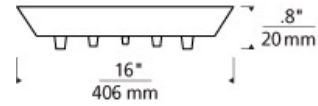

MULTI-PORT CHANDELIERS

Line-voltage Round Canopy 5-port

DESCRIPTION

Use to suspend a combination of pendants from a single mounting location (pendants sold separately). Available in two styles: suspend three pendants or five pendants from a single round canopy. For use with incandescent pendants only.