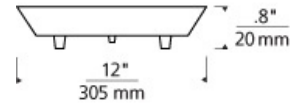

MULTI-PORT CHANDELIERS

Line-voltage Round Canopy 3-port

DESCRIPTION

Use to suspend a combination of pendants from a single mounting location (pendants sold separately). Available in two styles: suspend three pendants or five pendants from a single round canopy. For use with incandescent pendants only.