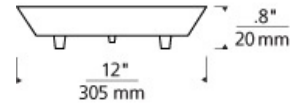

MULTI-PORT CHANDELIERS

Line-voltage Round Canopy 3-port

T20

DESCRIPTION

Use to suspend a combination of pendants from a single mounting location (pendants sold separately). Available in two styles: suspend three pendants or five pendants from a single round canopy. For use with incandescent pendants only.