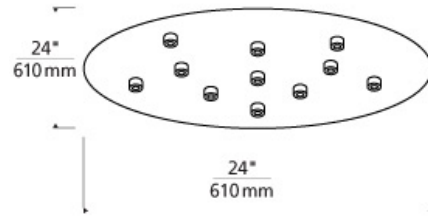

MULTI-PORT CHANDELIERS

Line-Voltage Round Canopy 11-port T20

DESCRIPTION

Mounts to a standard 4" junction box with round plaster ring (provided by electrician). 24" Diameter Drywall anchors included for additional support. Includes 11 line-voltage PowerJack ports.

INSTALLATION

This product can mount to either a 4" square electrical box with round plaster ring or an octagonal electrical box (not included). For ceiling only.

OTHER

The following line-voltage pendants are compatible: Beacon, Benton, Cabo Grande, Clark, Cleo, Echo, Echo Grande, Emerge, Fino Small, Fire Grande, Fire Onyx, Henrik Grande, Hudson, Isella, Jayden Grande, Kiev Large, Liza Grande, Manette Grande, Melrose, Modele, Ovation, Parfum Grande, Peyton Grande, Piper Grande, Playa, Sara Grande, Soda, Wrightwood.

maple wood