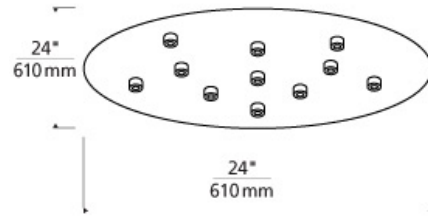

MULTI-PORT CHANDELIERS

Line-Voltage Round Canopy 11-port T20

DESCRIPTION

Mounts to a standard 4" junction box with round plaster ring (provided by electrician). 24" Diameter Drywall anchors included for additional support. Includes 11 line-voltage PowerJack ports.

INSTALLATION

This product can mount to either a 4" square electrical box with round plaster ring or an octagonal electrical box (not included). For ceiling only.

OTHER

The following line-voltage pendants are compatible: Beacon, Benton, Cabo Grande, Clark, Cleo, Echo, Echo Grande, Emerge, Fino Small, Fire Grande, Fire Onyx, Henrik Grande, Hudson, Isella, Jayden Grande, Kiev Large, Liza Grande, Manette Grande, Melrose, Modele, Ovation, Parfum Grande, Peyton Grande, Piper Grande, Playa, Sara Grande, Soda, Wrightwood.

maple wood

WEIGHT

29lb / 13.15kg ±

maple wood

metal

walnut wood

ORDERING INFORMATION

700PJRD11 SHAPE OR SIZE	COLOR	FINISH
ROUND 11 PORT	M MAPLE WOOD T METAL W WALNUT WOOD	Z ANTIQUE BRONZE S SATIN NICKEL