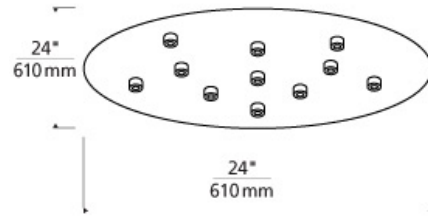

MULTI-PORT CHANDELIERS

Line-Voltage Round Canopy 11-port

DESCRIPTION

Mounts to a standard 4" junction box with round plaster ring (provided by electrician). 24" Diameter Drywall anchors included for additional support. Includes 11 line-voltage PowerJack ports.

INSTALLATION

This product can mount to either a 4" square electrical box with round plaster ring or an octagonal electrical box (not included). For ceiling only.

OTHER

The following line-voltage pendants are compatible: Beacon, Benton, Cabo Grande, Clark, Cleo, Echo, Echo Grande, Emerge, Fino Small, Fire Grande, Fire Onyx, Henrik Grande, Hudson, Isella, Jayden Grande, Kiev Large, Liza Grande, Manette Grande, Melrose, Modele, Ovation, Parfum Grande, Peyton Grande, Piper Grande, Playa, Sara Grande, Soda, Wrightwood.

maple wood

WEIGHT

29lb / 13.15kg ±

maple wood

metal

walnut wood

ORDERING INFORMATION

| 700PJRD11 SHAPE OR SIZE | COLOR | FINISH |
|-------------------------|---|--|
| ROUND 11 PORT | M MAPLE WOOD T METAL W WALNUT WOOD | Z ANTIQUE BRONZE S SATIN NICKEL |