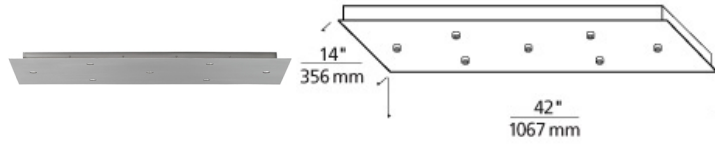

MULTI-PORT CHANDELIERS

Line-Voltage Rectangle Canopy 7-port

DESCRIPTION

Mounts to a standard 4" junction box with round plaster ring (provided by electrician). 42"L x 14"W x 2.5" Depth Drywall anchors included for additional support. Includes 7 line-voltage PowerJack ports.

INSTALLATION

This product can mount to either a 4" square electrical box with round plaster ring or an octagonal electrical box (not included). For ceiling only.

OTHER

The following line-voltage pendants are compatible: Beacon, Benton, Cabo Grande, Clark, Cleo, Echo, Echo Grande, Emerge, Fino Small, Fire Grande, Fire Onyx, Harper, Henrik Grande, Hudson, Isella, Jayden Grande, Kiev Large, Liza Grande, Manette Grande, Melrose, Modele, Ovation, Palestra, Parfum Grande, Peyton Grande, Piper Grande, Playa, Prescott, Quinton, Sara Grande, Soda, Soleil Grande, Union Large, Ventana Grande, Wrightwood.