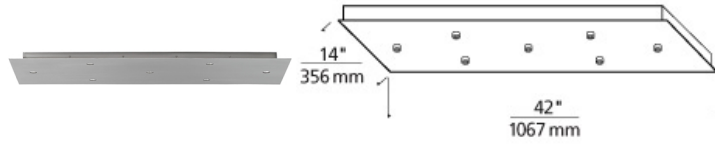

MULTI-PORT CHANDELIERS

Line-Voltage Rectangle Canopy 7-port

DESCRIPTION

Mounts to a standard 4" junction box with round plaster ring (provided by electrician). 42"L x 14"W x 2.5" Depth Drywall anchors included for additional support. Includes 7 line-voltage PowerJack ports.

INSTALLATION

This product can mount to either a 4" square electrical box with round plaster ring or an octagonal electrical box (not included). For ceiling only.