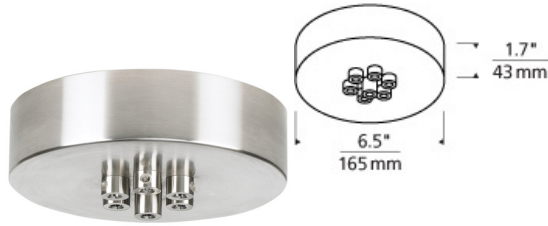

MULTI-PORT CHANDELIERS

Line-Voltage Mini Canopy 7 Port Round T20

DESCRIPTION

Mount to a standard 4" junction box with round plaster ring (provided by electrician).

INSTALLATION

This product can mount to either a 4" square electrical box with round plaster ring or an octagonal electrical box (not included).

line-voltage mini
canopy 7 port
round

ORDERING INFORMATION

700TDMRD7T FINISH

- Z ANTIQUE BRONZE
- B BLACK
- S SATIN NICKEL
- W WHITE

TECH LIGHTING®

7400 Linder Avenue
Skokie, Illinois 60077

T 847.410.4400
F 847.410.4500