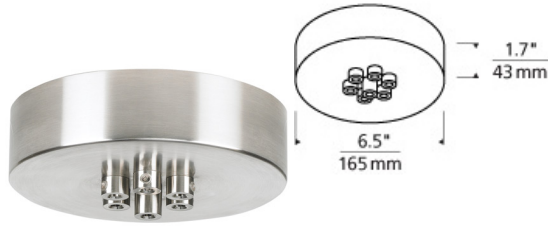

MULTI-PORT CHANDELIERS

Line-Voltage Mini Canopy 7 Port Round T20

DESCRIPTION

Craft a unique and custom made chandelier using the Line-Voltage Mini Canopy 7-Port Round by Tech Lighting. A one of kind chandelier is as easy as 1-2-3, simply select your pendants, then select the finish that suits your space and lastly install. With a minimal footprint this mini multi-port canopy is ideal for residential and commercial installations that call for a smaller hardware footprint. Available finish options include Antique Bronze, Satin Nickel, Black and White. This canopy mounts to a standard 4" junction box with round plaster ring (provided by electrician).

INSTALLATION

This product can mount to either a 4" square electrical box with round plaster ring or an octagonal electrical box (not included).

line-voltage mini
canopy 7 port
round

ORDERING INFORMATION

700TDMRD7T FINISH