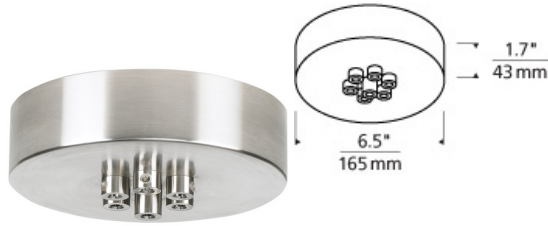

## Line-Voltage Mini Canopy 7 Port Round

### DESCRIPTION

Mount to a standard 4" junction box with round plaster ring (provided by electrician).

### INSTALLATION

This product can mount to either a 4" square electrical box with round plaster ring or an octagonal electrical box (not included).

line-voltage mini  
canopy 7 port  
round