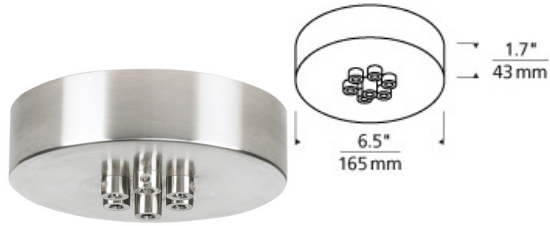

MULTI-PORT CHANDELIERS

Line-Voltage Mini Canopy 7 Port Round

DESCRIPTION

Mount to a standard 4" junction box with round plaster ring (provided by electrician).

INSTALLATION

This product can mount to either a 4" square electrical box with round plaster ring or an octagonal electrical box (not included).

line-voltage mini
canopy 7 port
round

ORDERING INFORMATION

700TDMRD7T FINISH

- Z ANTIQUE BRONZE
- B BLACK
- S SATIN NICKEL
- W WHITE

TECH LIGHTING®

7400 Linder Avenue
Skokie, Illinois 60077

T 847.410.4400
F 847.410.4500