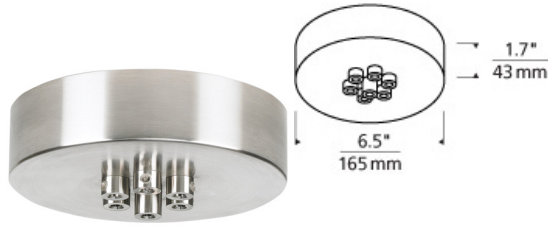

MULTI-PORT CHANDELIERS

Line-Voltage Mini Canopy 7 Port Round

DESCRIPTION

Mount to a standard 4" junction box with round plaster ring (provided by electrician).

INSTALLATION

This product can mount to either a 4" square electrical box with round plaster ring or an octagonal electrical box (not included).

line-voltage mini
canopy 7 port
round

ORDERING INFORMATION

700TDMRD7T FINISH

- Z ANTIQUE BRONZE
- B BLACK
- S SATIN NICKEL
- W WHITE

TECH LIGHTING®

7400 Linder Avenue
Skokie, Illinois 60077

T 847.410.4400
F 847.410.4500