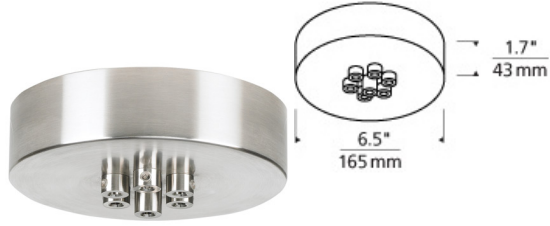

MULTI-PORT CHANDELIERS

Line-Voltage Mini Canopy 7 Port Round T20

DESCRIPTION

Mount to a standard 4" junction box with round plaster ring (provided by electrician).

INSTALLATION

This product can mount to either a 4" square electrical box with round plaster ring or an octagonal electrical box (not included).

line-voltage mini
canopy 7 port
round

ORDERING INFORMATION

700TDMRD7T FINISH

- Z ANTIQUE BRONZE
- B BLACK
- S SATIN NICKEL
- W WHITE

TECH LIGHTING®

7400 Linder Avenue
Skokie, Illinois 60077

T 847.410.4400
F 847.410.4500