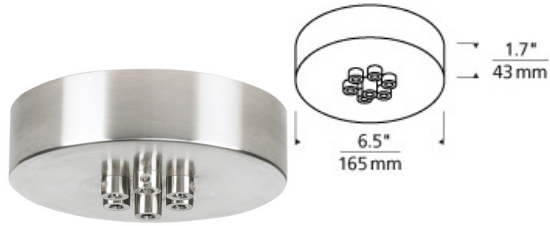

MULTI-PORT CHANDELIERS

Line-Voltage Mini Canopy 7 Port Round T20

DESCRIPTION

Mount to a standard 4" junction box with round plaster ring (provided by electrician).

INSTALLATION

This product can mount to either a 4" square electrical box with round plaster ring or an octagonal electrical box (not included).

line-voltage mini
canopy 7 port
round

ORDERING INFORMATION

700TDMRD7T FINISH

- Z ANTIQUE BRONZE
- B BLACK
- S SATIN NICKEL
- W WHITE

TECH LIGHTING®

7400 Linder Avenue
Skokie, Illinois 60077

T 847.410.4400
F 847.410.4500