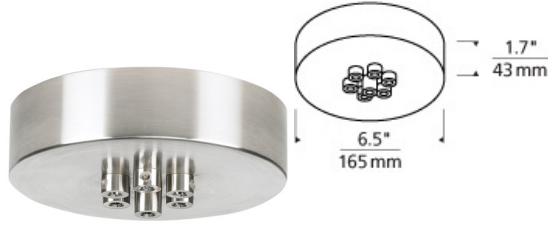

MULTI-PORT CHANDELIERS

Line-Voltage Mini Canopy 7 Port Round T20

DESCRIPTION

Mount to a standard 4" junction box with round plaster ring (provided by electrician).

INSTALLATION

This product can mount to either a 4" square electrical box with round plaster ring or an octagonal electrical box (not included).

line-voltage mini
canopy 7 port
round

ORDERING INFORMATION

700TDMRD7T FINISH

- Z ANTIQUE BRONZE
- B BLACK
- S SATIN NICKEL
- W WHITE

TECH LIGHTING®

7400 Linder Avenue
Skokie, Illinois 60077

T 847.410.4400
F 847.410.4500