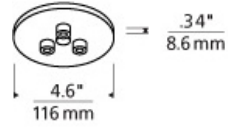

MULTI-PORT CHANDELIERS

Line-Voltage Mini Canopy 3 Port Round T20

DESCRIPTION

Mount to a standard 4" junction box with round plaster ring (provided by electrician).

INSTALLATION

This product can mount to either a 4" square electrical box with round plaster ring or an octagonal electrical box (not included).