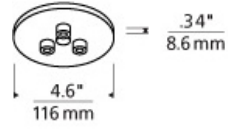

MULTI-PORT CHANDELIERS

Line-Voltage Mini Canopy 3 Port Round

DESCRIPTION

Mount to a standard 4" junction box with round plaster ring (provided by electrician).

INSTALLATION

This product can mount to either a 4" square electrical box with round plaster ring or an octagonal electrical box (not included).

line-voltage mini
canopy 3 port
round