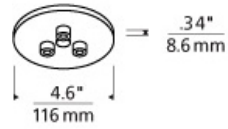

MULTI-PORT CHANDELIERS

Line-Voltage Mini Canopy 3 Port Round T20

DESCRIPTION

Mount to a standard 4" junction box with round plaster ring (provided by electrician).

INSTALLATION

This product can mount to either a 4" square electrical box with round plaster ring or an octagonal electrical box (not included).