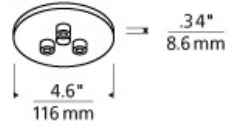

MULTI-PORT CHANDELIERS

Line-Voltage Mini Canopy 3 Port Round

DESCRIPTION

Mount to a standard 4" junction box with round plaster ring (provided by electrician).

INSTALLATION

This product can mount to either a 4" square electrical box with round plaster ring or an octagonal electrical box (not included).