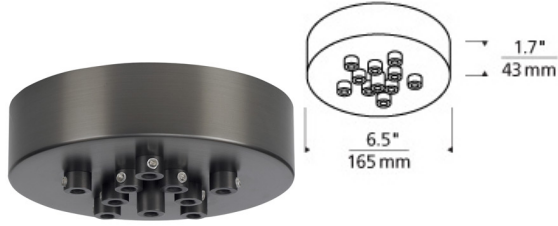

## Line-Voltage Mini Canopy 11 Port Round

### DESCRIPTION

Mount to a standard 4" junction box with round plaster ring (provided by electrician).

### INSTALLATION

This product can mount to either a 4" square electrical box with round plaster ring or an octagonal electrical box (not included).

line-voltage mini  
canopy 11 port  
round