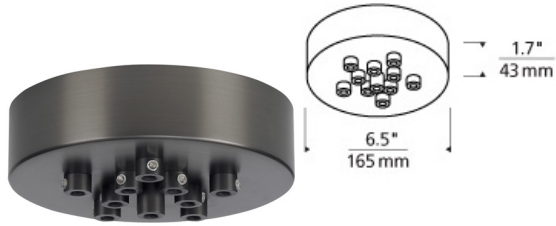

MULTI-PORT CHANDELIERS

Line-Voltage Mini Canopy 11 Port Round

DESCRIPTION

Mount to a standard 4" junction box with round plaster ring (provided by electrician).

INSTALLATION

This product can mount to either a 4" square electrical box with round plaster ring or an octagonal electrical box (not included).

line-voltage mini
canopy 11 port
round

ORDERING INFORMATION

700TDMRD11T FINISH

- Z ANTIQUE BRONZE
- B BLACK
- S SATIN NICKEL
- W WHITE

TECH LIGHTING®

7400 Linder Avenue
Skokie, Illinois 60077

T 847.410.4400
F 847.410.4500