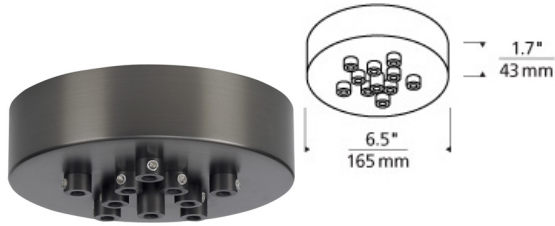

MULTI-PORT CHANDELIERS

Line-Voltage Mini Canopy 11 Port Round

DESCRIPTION

Craft a unique and custom made chandelier using the Line-Voltage Mini Canopy 11-Port Round by Tech Lighting. A one of kind chandelier is as easy as 1-2-3, simply select your pendants, then select the finish that suits your space and lastly install. With a minimal footprint this mini multi-port canopy is ideal for residential and commercial installations that call for a smaller hardware footprint. Available finish options include Antique Bronze, Satin Nickel, Black and White. This canopy mounts to a standard 4" junction box with round plaster ring (provided by electrician).

INSTALLATION

This product can mount to either a 4" square electrical box with round plaster ring or an octagonal electrical box (not included).

line-voltage mini
canopy 11 port
round

ORDERING INFORMATION