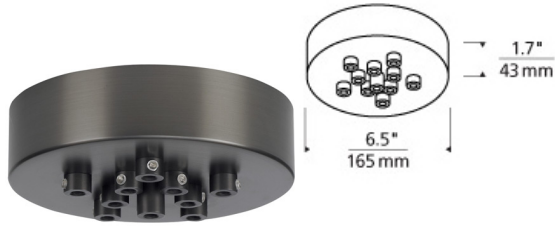

MULTI-PORT CHANDELIERS

Line-Voltage Mini Canopy 11 Port Round

DESCRIPTION

Mount to a standard 4" junction box with round plaster ring (provided by electrician).

INSTALLATION

This product can mount to either a 4" square electrical box with round plaster ring or an octagonal electrical box (not included).

line-voltage mini
canopy 11 port
round

ORDERING INFORMATION

700TDMRD11T FINISH

- Z ANTIQUE BRONZE
- B BLACK
- S SATIN NICKEL
- W WHITE

TECH LIGHTING®

7400 Linder Avenue
Skokie, Illinois 60077

T 847.410.4400
F 847.410.4500