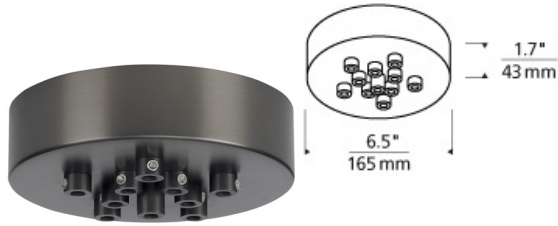

## Line-Voltage Mini Canopy 11 Port Round

### DESCRIPTION

Mount to a standard 4" junction box with round plaster ring (provided by electrician).

### INSTALLATION

This product can mount to either a 4" square electrical box with round plaster ring or an octagonal electrical box (not included).

line-voltage mini  
canopy 11 port  
round