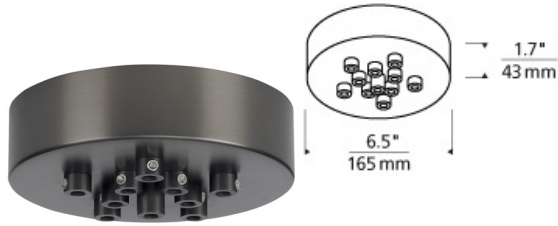

MULTI-PORT CHANDELIERS

Line-Voltage Mini Canopy 11 Port Round

DESCRIPTION

Mount to a standard 4" junction box with round plaster ring (provided by electrician).

INSTALLATION

This product can mount to either a 4" square electrical box with round plaster ring or an octagonal electrical box (not included).

line-voltage mini
canopy 11 port
round

ORDERING INFORMATION

700TDMRD11T FINISH

- Z ANTIQUE BRONZE
- B BLACK
- S SATIN NICKEL
- W WHITE

TECH LIGHTING®

7400 Linder Avenue
Skokie, Illinois 60077

T 847.410.4400
F 847.410.4500

Tech Lighting, L.L.C.

700TDMRD11T ____

FIXTURE TYPE: _____

JOB NAME: _____

NOTES: _____

_____

_____

©2017 Tech Lighting, L.L.C. All Rights Reserved. The "Tech Lighting" graphic is a registered trademark of Tech Lighting, L.L.C.
Tech Lighting reserves the right to change specifications for product improvements without notification.