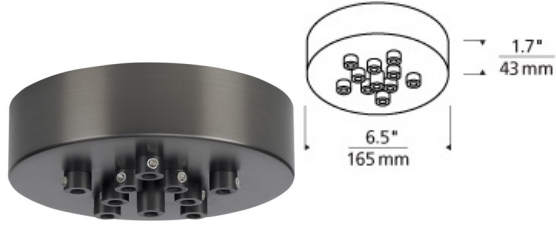

MULTI-PORT CHANDELIERS

Line-Voltage Mini Canopy 11 Port Round T20

DESCRIPTION

Mount to a standard 4" junction box with round plaster ring (provided by electrician).

INSTALLATION

This product can mount to either a 4" square electrical box with round plaster ring or an octagonal electrical box (not included).

line-voltage mini
canopy 11 port
round

ORDERING INFORMATION

700TDMRD11T FINISH

- Z ANTIQUE BRONZE
- B BLACK
- S SATIN NICKEL
- W WHITE

TECH LIGHTING®

7400 Linder Avenue
Skokie, Illinois 60077

T 847.410.4400
F 847.410.4500