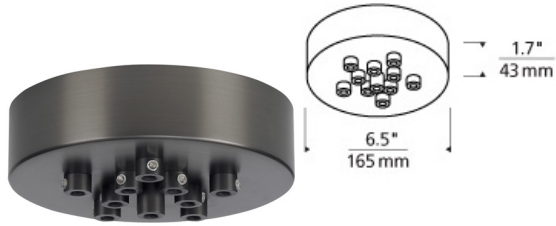

MULTI-PORT CHANDELIERS

Line-Voltage Mini Canopy 11 Port Round T20

DESCRIPTION

Mount to a standard 4" junction box with round plaster ring (provided by electrician).

INSTALLATION

This product can mount to either a 4" square electrical box with round plaster ring or an octagonal electrical box (not included).

line-voltage mini
canopy 11 port
round

ORDERING INFORMATION

700TDMRD11T FINISH

- Z ANTIQUE BRONZE
- B BLACK
- S SATIN NICKEL
- W WHITE

TECH LIGHTING®

7400 Linder Avenue
Skokie, Illinois 60077

T 847.410.4400
F 847.410.4500