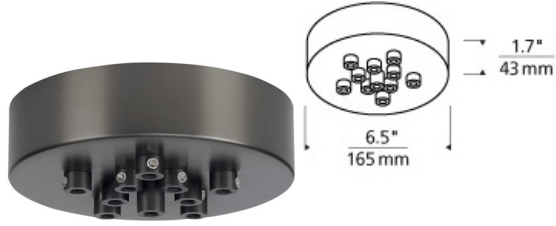

MULTI-PORT CHANDELIERS

Line-Voltage Mini Canopy 11 Port Round

DESCRIPTION

Mount to a standard 4" junction box with round plaster ring (provided by electrician).

INSTALLATION

This product can mount to either a 4" square electrical box with round plaster ring or an octagonal electrical box (not included).

line-voltage mini
canopy 11 port
round

ORDERING INFORMATION

700TDMRD11T FINISH

- Z ANTIQUE BRONZE
- B BLACK
- S SATIN NICKEL
- W WHITE

TECH LIGHTING®

7400 Linder Avenue
Skokie, Illinois 60077

T 847.410.4400
F 847.410.4500