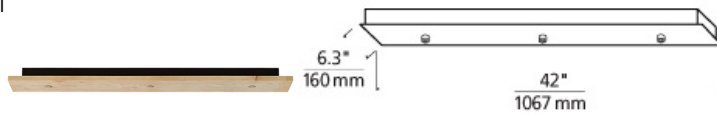

## Line-Voltage Linear Long Canopy 3-port

### DESCRIPTION

Mounts to a standard 4" junction box with round plaster ring (provided by electrician). Drywall anchors included for additional support. Includes 3 line-voltage Power Jack ports.