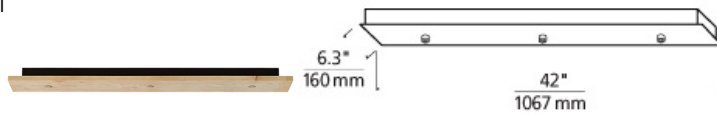

MULTI-PORT CHANDELIERS

Line-Voltage Linear Long Canopy 3-port

DESCRIPTION

Mounts to a standard 4" junction box with round plaster ring (provided by electrician). Drywall anchors included for additional support. Includes 3 line-voltage Power Jack ports.

INSTALLATION

This product can mount to either a 4" square electrical box with round plaster ring or an octagonal electrical box (not included). For ceiling only.

OTHER

The following line-voltage pendants are compatible: Beacon, Benton, Cabo Grande, Clark, Cleo, Echo, Echo Grande, Emerge, Fino Large, Fino Small, Fire Grande, Fire Onyx, Harper, Henrik Grande, Hudson, Isella, Jayden Grande, Kiev Large, Liza Grande, Manette Grande, Melrose, Modele, Ovation, Palestra, Parfum Grande, Peyton Grande, Piper Grande, Playa, Prescott, Quinton, Sara Grande, Soda, Soleil Grande, Union Large, Ventana Grande, Wrightwood.