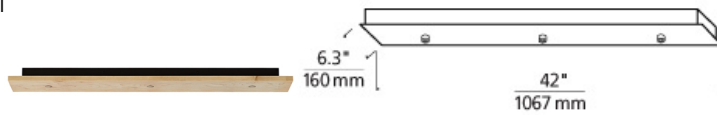

MULTI-PORT CHANDELIERS

Line-Voltage Linear Long Canopy 3-port T20

DESCRIPTION

Mounts to a standard 4" junction box with round plaster ring (provided by electrician). Drywall anchors included for additional support. Includes 3 line-voltage Power Jack ports.

INSTALLATION

This product can mount to either a 4" square electrical box with round plaster ring or an octagonal electrical box (not included). For ceiling only.

OTHER

The following line-voltage pendants are compatible: Beacon, Benton, Cabo Grande, Clark, Cleo, Echo, Echo Grande, Emerge, Fino Large, Fino Small, Fire Grande, Fire Onyx, Harper, Henrik Grande, Hudson, Isella, Jayden Grande, Kiev Large, Liza Grande, Manette Grande, Melrose, Modele, Ovation, Palestra, Parfum Grande, Peyton Grande, Piper Grande, Playa, Prescott, Quinton, Sara Grande, Soda, Soleil Grande, Union Large, Ventana Grande, Wrightwood.