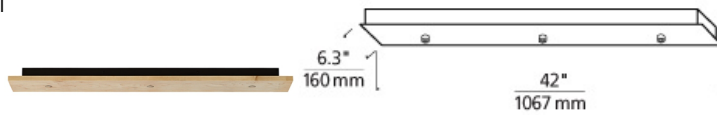

MULTI-PORT CHANDELIERS

Line-Voltage Linear Long Canopy 3-port T20

DESCRIPTION

Mounts to a standard 4" junction box with round plaster ring (provided by electrician). Drywall anchors included for additional support. Includes 3 line-voltage Power Jack ports.

INSTALLATION

This product can mount to either a 4" square electrical box with round plaster ring or an octagonal electrical box (not included). For ceiling only.