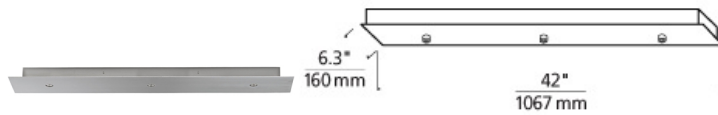

MULTI-PORT CHANDELIERS

Line-Voltage Linear Long Canopy 3-port

DESCRIPTION

Craft a unique and custom made chandelier using the Line-Voltage Linear Long Canopy 3-Port by Tech Lighting. A one of kind chandelier is as easy as 1-2-3, simply select your pendants, then select the finish that suits your space and lastly install. This multi-port chandelier canopy is ideal for both residential and commercial installations. Available finish options include a sleek and contemporary Metal finish. This canopy mounts to a standard 4" junction box with round plaster ring (provided by electrician). Drywall anchors included for additional support. Includes 3 line-voltage Power Jack ports.

INSTALLATION

This product can mount to either a 4" square electrical box with round plaster ring or an octagonal electrical box (not included). For ceiling only.

OTHER

The following line-voltage pendants are compatible: Beacon, Benton, Cabo Grande, Clark, Cleo, Echo, Echo Grande, Emerge, Fino Large, Fino Small, Fire Grande, Fire Onyx, Harper, Henrik Grande, Hudson, Isella, Jayden Grande, Kiev Large, Liza Grande, Manette Grande, Melrose, Modele, Ovation, Palestra, Parfum Grande, Peyton Grande, Piper Grande, Playa, Prescott, Quinton, Sara Grande, Soda, Soleil Grande, Union Large, Ventana Grande, Wrightwood.