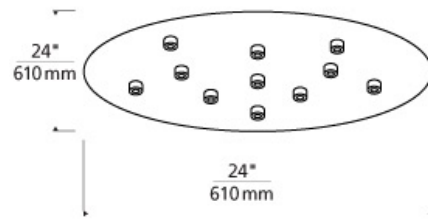

MULTI-PORT CHANDELIERS

Line-Low Voltage Round Canopy 11-port LED

DESCRIPTION

Mounts to a standard 4" junction box with round plaster ring (provided by electrician). 24" Diameter Drywall anchors included for additional support. Includes electronic transformers, 5 low-voltage FreeJack ports, and 6 line-voltage PowerJack ports.

INSTALLATION

This product can mount to either a 4" square electrical box with round plaster ring or an octagonal electrical box (not included). For ceiling only. Transformers (included) fit in canopy.

metal

OTHER

The following line-voltage pendants are compatible: Beacon, Benton, Cabo Grande, Clark, Cleo, Echo, Echo Grande, Emerge, Fino Large, Fino Small, Fire Grande, Fire Onyx, Henrik Grande, Hudson, Isella, Jayden Grande, Kiev Large, Liza Grande, Manette Grande, Melrose, Modele, Ovation, Parfum Grande, Peyton Grande, Piper Grande, Playa, Sara Grande, Soda, Wrightwood.

WEIGHT

29lb / 13.15kg ±

maple wood

metal

walnut wood

ORDERING INFORMATION

700FJPJRD11 SHAPE OR SIZE	COLOR	FINISH	VOLTAGE
ROUND 11 PORT HYBRID LINE-LOW VOLTAGE	M MAPLE WOOD T METAL W WALNUT WOOD	Z ANTIQUE BRONZE S SATIN NICKEL	- 120V IN/12V OUT LED LED

For use with any five 12 Volt LED FreeJack pendants and six Line-Voltage Pendants. Consult factory for use with 12 volt LED FreeJack Heads.

TECH LIGHTING®

7400 Linder Avenue
Skokie, Illinois 60077

T 847.410.4400
F 847.410.4500

Tech Lighting, L.L.C.

700FJPJRD11 _____

FIXTURE TYPE: _____

JOB NAME: _____

NOTES: _____

_____

_____

©2017 Tech Lighting, L.L.C. All Rights Reserved. The "Tech Lighting" graphic is a registered trademark of Tech Lighting, L.L.C. Tech Lighting reserves the right to change specifications for product improvements without notification.