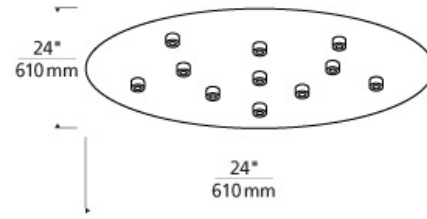

MULTI-PORT CHANDELIERS

Line-Low Voltage Round Canopy 11-port LED LED T20

DESCRIPTION

Mounts to a standard 4" junction box with round plaster ring (provided by electrician). 24" Diameter Drywall anchors included for additional support. Includes electronic transformers, 5 low-voltage FreeJack ports, and 6 line-voltage PowerJack ports.

INSTALLATION

This product can mount to either a 4" square electrical box with round plaster ring or an octagonal electrical box (not included). For ceiling only. Transformers (included) fit in canopy.

OTHER