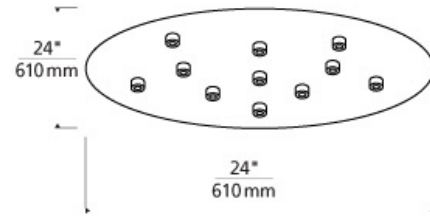

MULTI-PORT CHANDELIERS

Line-Low Voltage Round Canopy 11-port LED LED

DESCRIPTION

Mounts to a standard 4" junction box with round plaster ring (provided by electrician). 24" Diameter Drywall anchors included for additional support. Includes electronic transformers, 5 low-voltage FreeJack ports, and 6 line-voltage PowerJack ports.

INSTALLATION

This product can mount to either a 4" square electrical box with round plaster ring or an octagonal electrical box (not included). For ceiling only. Transformers (included) fit in canopy.

OTHER