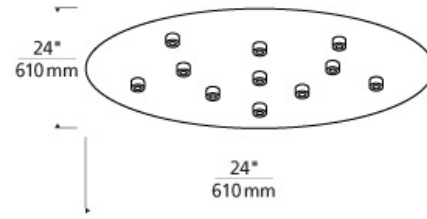

MULTI-PORT CHANDELIERS

Line-Low Voltage Round Canopy 11-port LED LED

DESCRIPTION

Mounts to a standard 4" junction box with round plaster ring (provided by electrician). 24" Diameter Drywall anchors included for additional support. Includes electronic transformers, 5 low-voltage FreeJack ports, and 6 line-voltage PowerJack ports.

INSTALLATION

This product can mount to either a 4" square electrical box with round plaster ring or an octagonal electrical box (not included). For ceiling only. Transformers (included) fit in canopy.

OTHER