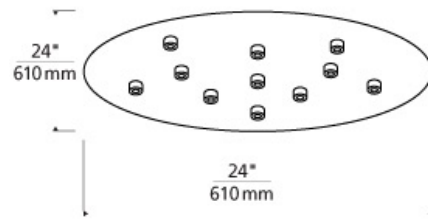

MULTI-PORT CHANDELIERS

Line-Low Voltage Round Canopy 11-port LED

DESCRIPTION

Mounts to a standard 4" junction box with round plaster ring (provided by electrician). 24" Diameter Drywall anchors included for additional support. Includes electronic transformers, 5 low-voltage FreeJack ports, and 6 line-voltage PowerJack ports.

INSTALLATION

This product can mount to either a 4" square electrical box with round plaster ring or an octagonal electrical box (not included). For ceiling only. Transformers (included) fit in canopy.

metal

WEIGHT

29lb / 13.15kg ±

maple wood

metal

walnut wood

ORDERING INFORMATION

700FJPJRD11 SHAPE OR SIZE	COLOR	FINISH	VOLTAGE
ROUND 11 PORT HYBRID LINE-LOW VOLTAGE	M MAPLE WOOD T METAL W WALNUT WOOD	Z ANTIQUE BRONZE S SATIN NICKEL	- 120V IN/12V OUT LED LED