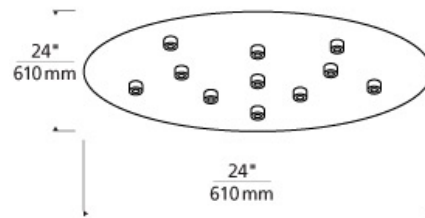

MULTI-PORT CHANDELIERS

Line-Low Voltage Round Canopy 11-port LED

DESCRIPTION

Mounts to a standard 4" junction box with round plaster ring (provided by electrician). 24" Diameter Drywall anchors included for additional support. Includes electronic transformers, 5 low-voltage FreeJack ports, and 6 line-voltage PowerJack ports.

INSTALLATION

This product can mount to either a 4" square electrical box with round plaster ring or an octagonal electrical box (not included). For ceiling only. Transformers (included) fit in canopy.

metal

WEIGHT

29lb / 13.15kg ±

maple wood

metal

walnut wood

ORDERING INFORMATION

700FJPJRD11 SHAPE OR SIZE	COLOR	FINISH	VOLTAGE
ROUND 11 PORT HYBRID LINE-LOW VOLTAGE	M MAPLE WOOD T METAL W WALNUT WOOD	Z ANTIQUE BRONZE S SATIN NICKEL	- 120V IN/12V OUT LED LED