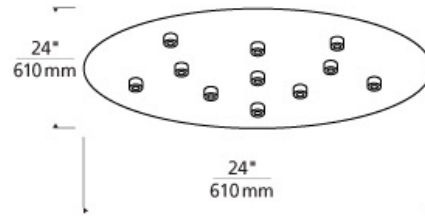

MULTI-PORT CHANDELIERS

Line-Low Voltage Round Canopy 11-port

DESCRIPTION

Mounts to a standard 4" junction box with round plaster ring (provided by electrician). 24" Diameter Drywall anchors included for additional support. Includes electronic transformers, 5 low-voltage FreeJack ports, and 6 line-voltage PowerJack ports.

INSTALLATION

This product can mount to either a 4" square electrical box with round plaster ring or an octagonal electrical box (not included). For ceiling only. Transformers (included) fit in canopy.

OTHER

WEIGHT

29lb / 13.15kg ±

walnut wood

maple wood

metal

walnut wood

ORDERING INFORMATION

| 700FJPJRD11 SHAPE OR SIZE | COLOR | FINISH | VOLTAGE |
|---------------------------------------|---|--|-----------------|
| ROUND 11 PORT HYBRID LINE-LOW VOLTAGE | M MAPLE WOOD T METAL W WALNUT WOOD | Z ANTIQUE BRONZE S SATIN NICKEL | 120V IN/12V OUT |