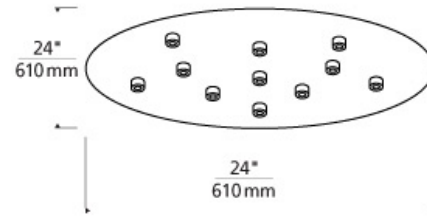

MULTI-PORT CHANDELIERS

Line-Low Voltage Round Canopy 11-port

DESCRIPTION

Mounts to a standard 4" junction box with round plaster ring (provided by electrician). 24" Diameter Drywall anchors included for additional support. Includes electronic transformers, 5 low-voltage FreeJack ports, and 6 line-voltage PowerJack ports.

INSTALLATION

This product can mount to either a 4" square electrical box with round plaster ring or an octagonal electrical box (not included). For ceiling only. Transformers (included) fit in canopy.

OTHER

WEIGHT

29lb / 13.15kg ±

walnut wood

maple wood

metal

walnut wood

ORDERING INFORMATION

700FJPJRD11 SHAPE OR SIZE	COLOR	FINISH	VOLTAGE
ROUND 11 PORT HYBRID LINE-LOW VOLTAGE	M MAPLE WOOD T METAL W WALNUT WOOD	Z ANTIQUE BRONZE S SATIN NICKEL	120V IN/12V OUT