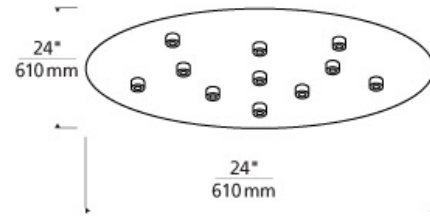

MULTI-PORT CHANDELIERS

Line-Low Voltage Round Canopy 11-port

DESCRIPTION

Craft a unique and custom made chandelier using the Line-Low Voltage Round Canopy 11-Port by Tech Lighting. A one of kind chandelier is as easy as 1-2-3, simply select your pendants, then select the finish that suits your space and lastly install. This multi-port chandelier canopy is ideal for both residential and commercial installations. Available finish options include a sleek and contemporary Metal finish. This canopy mounts to a standard 4" junction box with round plaster ring (provided by electrician). 24" Diameter Drywall anchors included for additional support. Includes electronic transformers, 5 low-voltage FreeJack ports, and 6 line-voltage PowerJack ports.

INSTALLATION

This product can mount to either a 4" square electrical box with round plaster ring or an octagonal electrical box (not included). For ceiling only. Transformers (included) fit in canopy.

walnut wood