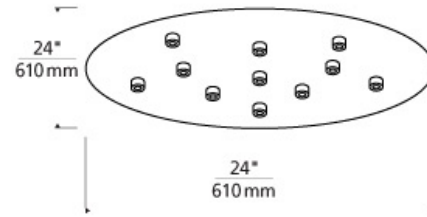

MULTI-PORT CHANDELIERS

Line-Low Voltage Round Canopy 11-port

DESCRIPTION

Mounts to a standard 4" junction box with round plaster ring (provided by electrician). 24" Diameter Drywall anchors included for additional support. Includes electronic transformers, 5 low-voltage FreeJack ports, and 6 line-voltage PowerJack ports.

INSTALLATION

This product can mount to either a 4" square electrical box with round plaster ring or an octagonal electrical box (not included). For ceiling only. Transformers (included) fit in canopy.

OTHER

The following line-voltage pendants are compatible: Beacon, Benton, Cabo Grande, Clark, Cleo, Echo, Echo Grande, Emerge, Fino Large, Fino Small, Fire Grande, Fire Onyx, Henrik Grande, Hudson, Isella, Jayden Grande, Kiev Large, Liza Grande, Manette Grande, Melrose, Modele, Ovation, Parfum Grande, Peyton Grande, Piper Grande, Playa, Sara Grande, Soda, Wrightwood.

WEIGHT

29lb / 13.15kg ±

walnut wood