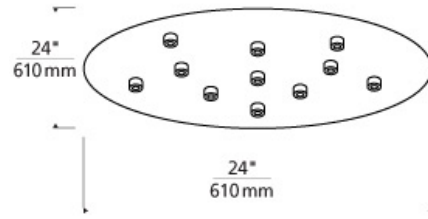

### INSTALLATION

This product can mount to either a 4" square electrical box with round plaster ring or an octagonal electrical box (not included). For ceiling only. Transformers (included) fit in canopy.