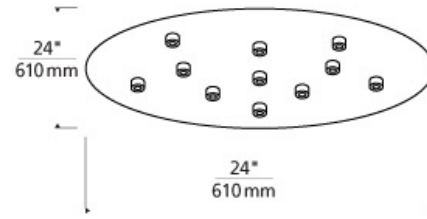

MULTI-PORT CHANDELIERS

Line-Low Voltage Round Canopy 11-port T20

DESCRIPTION

Mounts to a standard 4" junction box with round plaster ring (provided by electrician). 24" Diameter Drywall anchors included for additional support. Includes electronic transformers, 5 low-voltage FreeJack ports, and 6 line-voltage PowerJack ports.

INSTALLATION

This product can mount to either a 4" square electrical box with round plaster ring or an octagonal electrical box (not included). For ceiling only. Transformers (included) fit in canopy.

OTHER

WEIGHT

29lb / 13.15kg ±

walnut wood

maple wood

metal

walnut wood

ORDERING INFORMATION

700FJPJRD11 SHAPE OR SIZE	COLOR	FINISH	VOLTAGE
ROUND 11 PORT HYBRID LINE-LOW VOLTAGE	M MAPLE WOOD T METAL W WALNUT WOOD	Z ANTIQUE BRONZE S SATIN NICKEL	120V IN/12V OUT