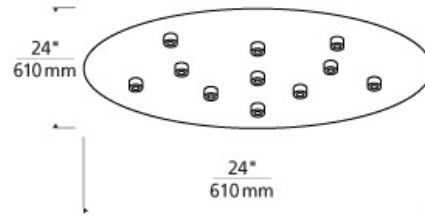

MULTI-PORT CHANDELIERS

Line-Low Voltage Round Canopy 11-port

DESCRIPTION

Mounts to a standard 4" junction box with round plaster ring (provided by electrician). 24" Diameter Drywall anchors included for additional support. Includes electronic transformers, 5 low-voltage FreeJack ports, and 6 line-voltage PowerJack ports.

INSTALLATION

This product can mount to either a 4" square electrical box with round plaster ring or an octagonal electrical box (not included). For ceiling only. Transformers (included) fit in canopy.

OTHER

WEIGHT

29lb / 13.15kg ±

walnut wood

maple wood

metal

walnut wood

ORDERING INFORMATION

700FJPJRD11 SHAPE OR SIZE	COLOR	FINISH	VOLTAGE
ROUND 11 PORT HYBRID LINE-LOW VOLTAGE	M MAPLE WOOD T METAL W WALNUT WOOD	Z ANTIQUE BRONZE S SATIN NICKEL	120V IN/12V OUT