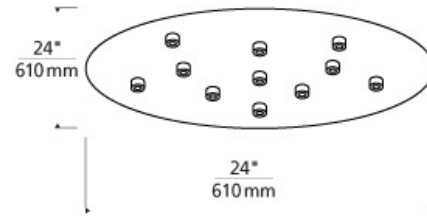

### INSTALLATION

This product can mount to either a 4" square electrical box with round plaster ring or an octagonal electrical box (not included). For ceiling only. Transformers (included) fit in canopy.