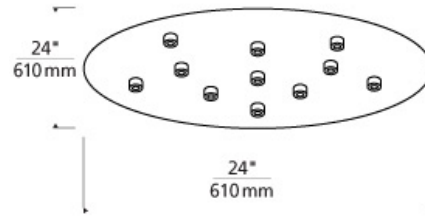

MULTI-PORT CHANDELIERS

Line-Low Voltage Round Canopy 11-port

DESCRIPTION

Mounts to a standard 4" junction box with round plaster ring (provided by electrician). 24" Diameter Drywall anchors included for additional support. Includes electronic transformers, 5 low-voltage FreeJack ports, and 6 line-voltage PowerJack ports.

INSTALLATION

This product can mount to either a 4" square electrical box with round plaster ring or an octagonal electrical box (not included). For ceiling only. Transformers (included) fit in canopy.

OTHER

WEIGHT

29lb / 13.15kg ±

walnut wood

maple wood

metal

walnut wood

ORDERING INFORMATION

700FJPJRD11 SHAPE OR SIZE	COLOR	FINISH	VOLTAGE
ROUND 11 PORT HYBRID LINE-LOW VOLTAGE	M MAPLE WOOD T METAL W WALNUT WOOD	Z ANTIQUE BRONZE S SATIN NICKEL	120V IN/12V OUT