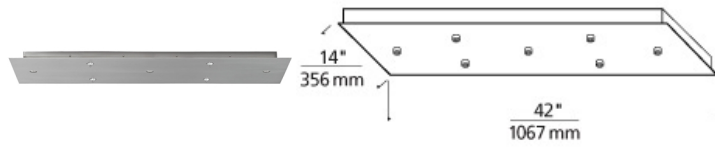

MULTI-PORT CHANDELIERS

Line-Low Voltage Rectangle Canopy 7-port

DESCRIPTION

Craft a unique and custom made chandelier using the Line-Low Voltage Rectangle Canopy 7-Port by Tech Lighting. A one of kind chandelier is as easy as 1-2-3, simply select your pendants, then select the finish that suits your space and lastly install. This multi-port chandelier canopy is ideal for both residential and commercial installations. Available finish options include a sleek and contemporary Metal finish. This canopy mounts to a standard 4" junction box with round plaster ring (provided by electrician). 42"L x 14"W x 2.5" Depth Drywall anchors included for additional support. Includes electronic transformers, 4 low-voltage FreeJack ports, and 3 line-voltage PowerJack ports.

INSTALLATION

This product can mount to either a 4" square electrical box with round plaster ring or an octagonal electrical box (not included). For ceiling only. Transformers (included) fit in canopy.

walnut wood