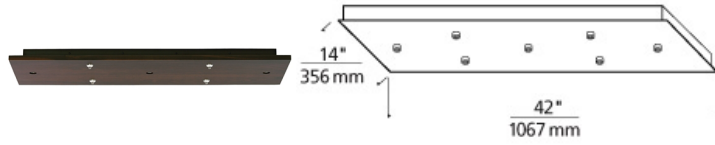

### DESCRIPTION

Mounts to a standard 4" junction box with round plaster ring (provided by electrician). 42"L x 14"W x 2.5" Depth Drywall anchors included for additional support. Includes electronic transformers, 4 low-voltage FreeJack ports, and 3 line-voltage PowerJack ports.

### INSTALLATION

This product can mount to either a 4" square electrical box with round plaster ring or an octagonal electrical box (not included). For ceiling only. Transformers (included) fit in canopy.