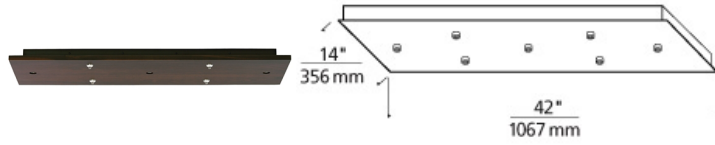

## Line-Low Voltage Rectangle Canopy 7-port

### DESCRIPTION

Mounts to a standard 4" junction box with round plaster ring (provided by electrician). 42"L x 14"W x 2.5" Depth Drywall anchors included for additional support. Includes electronic transformers, 4 low-voltage FreeJack ports, and 3 line-voltage PowerJack ports.

### INSTALLATION

This product can mount to either a 4" square electrical box with round plaster ring or an octagonal electrical box (not included). For ceiling only. Transformers (included) fit in canopy.