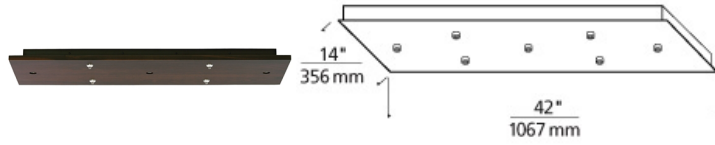

MULTI-PORT CHANDELIERS

Line-Low Voltage Rectangle Canopy 7-port T20

DESCRIPTION

Mounts to a standard 4" junction box with round plaster ring (provided by electrician). 42"L x 14"W x 2.5" Depth Drywall anchors included for additional support. Includes electronic transformers, 4 low-voltage FreeJack ports, and 3 line-voltage PowerJack ports.

INSTALLATION

This product can mount to either a 4" square electrical box with round plaster ring or an octagonal electrical box (not included). For ceiling only. Transformers (included) fit in canopy.

OTHER