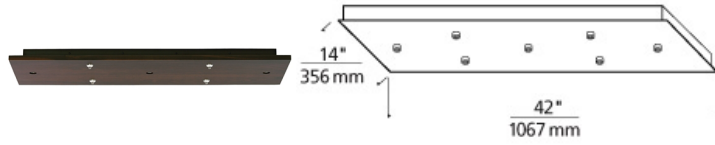

MULTI-PORT CHANDELIERS

Line-Low Voltage Rectangle Canopy 7-port

DESCRIPTION

Mounts to a standard 4" junction box with round plaster ring (provided by electrician). 42"L x 14"W x 2.5" Depth Drywall anchors included for additional support. Includes electronic transformers, 4 low-voltage FreeJack ports, and 3 line-voltage PowerJack ports.