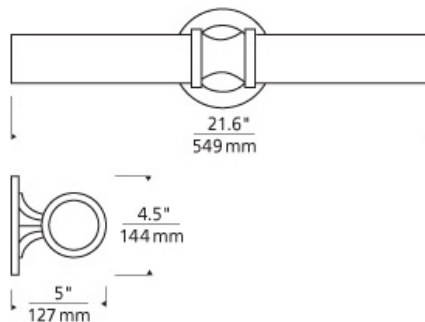

### DESCRIPTION

Nineteenth century, neoclassical-inspired cast metal base with elegant blown glass cylinders. May be mounted horizontally or vertically. Incandescent includes two 120 volt 60 watt or equivalent medium base, T10 lamps; compact fluorescent includes two 18 watt 2G11 base twin tube lamps and electronic ballast. Incandescent version dimmable with standard incandescent dimmer. Suitable for damp locations.

### INSTALLATION

This product can mount to either a 4" square electrical box with round plaster ring or an octagonal electrical box (not included).

frost

frost polished nickel      white frit antique bronze