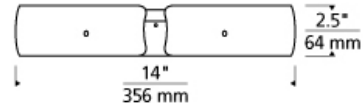

Lifo Flush

LED ADA T20

DESCRIPTION

The rounded, metal panels of the Lifo ceiling light by Tech Lighting come together to create a symmetrical, contemporary shade around the integrated LED light source. The simple use of negative space adds visual interest to this clean profile, offering a nice change from the classic circular ceiling light. Offered in a high gloss White or Gray finish, the exterior gleams. This Lifo light is ideal for complementing a modern bathroom, foyer, hallway or for light in a large installation with multiples throughout an expanse of commercial space. Damp-rated and dimmable, the Lifo ceiling light is 2.5" high and 14" in diameter. LED includes 22.4 watt 1002 delivered lumens 90 CRI 3000K LED module. Dimmable with a low-voltage electronic dimmer. 120v or 277v

WEIGHT

4.5-5lb / 2.04-2.27kg ±

white

gray

ORDERING INFORMATION

700FMLFO FINISH

LAMP

Y GRAY
W WHITE