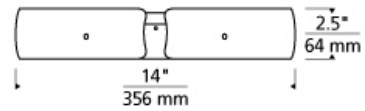

Lifo Flush

LED ADA T20

DESCRIPTION

The rounded, metal panels of the Lifo ceiling light by Tech Lighting come together to create a symmetrical, contemporary shade around the integrated LED light source. The simple use of negative space adds visual interest to this clean profile, offering a nice change from the classic circular ceiling light. Offered in a high gloss White or Gray finish, the exterior gleams. This Lifo light is ideal for complementing a modern bathroom, foyer, hallway or for light in a large installation with multiples throughout an expanse of commercial space. Damp-rated and dimmable, the Lifo ceiling light is 2.5" high and 14" in diameter. LED includes 22.4 watt 1002 delivered lumens 90 CRI 3000K LED module. Dimmable with a low-voltage electronic dimmer. 120v or 277v

WEIGHT

4.5-5lb / 2.04-2.27kg ±

white

gray

ORDERING INFORMATION

700FMLFO FINISH

LAMP

Y GRAY
W WHITE