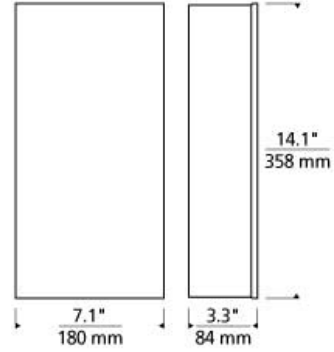

WALL COLLECTION

Lexington Wall

DESCRIPTION

Half-cylinder fabric shade with rolled edges and minimal metal base. Rated for (1) 60w max, E26 medium based lamp (Not Included). LED version includes 13 watt, 1000 lumens, 2700K LED modules. LED version dimmable with low-voltage electronic dimmer. ADA compliant.

INSTALLATION

This product can mount to either a 4" square electrical box with round plaster ring or an octagonal electrical box (not included).

WEIGHT

2.38lb / 1.08kg ±

white

desert clay

white

ORDERING INFORMATION