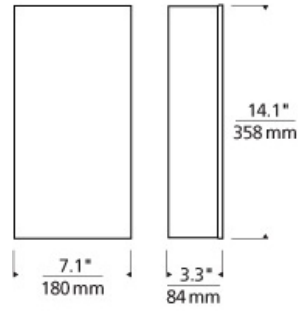

ORDERING INFORMATION

700WSLEX COLOR

C DESERT CLAY
W WHITE

FINISH

Z ANTIQUE BRONZE
S SATIN NICKEL

LAMP

INCANDESCENT 120V
-LED LED 2700K 120V
-LED277 LED 2700K 277V

TECH LIGHTING®

7400 Linder Avenue
Skokie, Illinois 60077

T 847.410.4400
F 847.410.4500

Tech Lighting, L.L.C.

700WSLEX _____

FIXTURE TYPE: _____

JOB NAME: _____

NOTES: _____

_____

_____

_____

©2017 Tech Lighting, L.L.C. All Rights Reserved. The "Tech Lighting" graphic is a registered trademark of Tech Lighting, L.L.C. Tech Lighting reserves the right to change specifications for product improvements without notification.