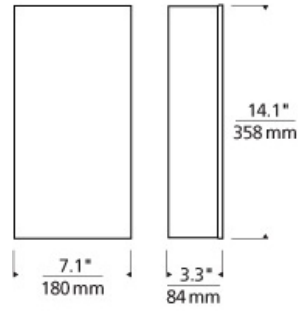

### WEIGHT

2.38lb / 1.08kg ±

white

desert clay

white