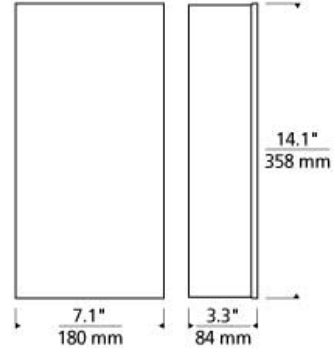

ORDERING INFORMATION

700WSLEX COLOR

C DESERT CLAY
W WHITE

FINISH

Z ANTIQUE BRONZE
S SATIN NICKEL

LAMP

NO LAMP
-LED LED 2700K 120V
-LED277 LED 2700K 277V

TECH LIGHTING®

7400 Linder Avenue
Skokie, Illinois 60077

T 847.410.4400
F 847.410.4500

Tech Lighting, L.L.C.

700WSLEX _____

FIXTURE TYPE: _____

JOB NAME: _____

NOTES: _____

_____

_____

_____

©2018 Tech Lighting, L.L.C. All Rights Reserved. The "Tech Lighting" graphic is a registered trademark of Tech Lighting, L.L.C. Tech Lighting reserves the right to change specifications for product improvements without notification.