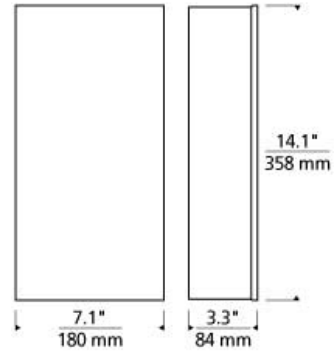

### WEIGHT

2.38lb / 1.08kg ±

white

desert clay

white