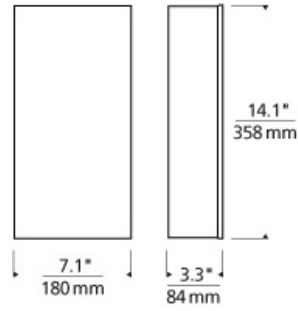

### INSTALLATION

This product can mount to either a 4" square electrical box with round plaster ring or an octagonal electrical box (not included).

### WEIGHT

2.38lb / 1.08kg ±

white

desert clay

white