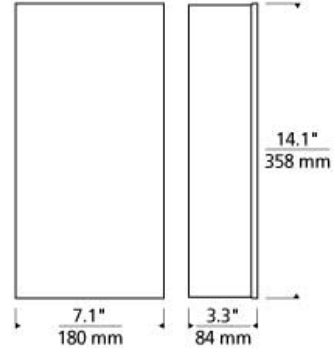

### DESCRIPTION

Half-cylinder fabric shade with rolled edges and minimal metal base. Rated for (1) 60w max, E26 medium based lamp (Not Included). LED version includes 13 watt, 1000 lumens, 2700K LED modules. LED version dimmable with low-voltage electronic dimmer. ADA compliant.

### WEIGHT

2.38lb / 1.08kg ±

white

desert clay

white