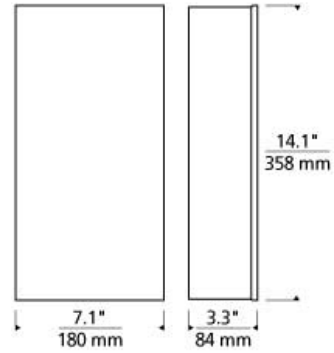

WALL COLLECTION

Lexington Wall

LED FL ADA T20

DESCRIPTION

This sleek and contemporary Lexington Wall Sconce by Tech Lighting features a half-cylinder fabric shade with rolled edges and minimal metal base. Generously sized at 14" tall and offered in two fabric colors, Desert Clay and White, both with Satin Nickel hardware. Available with and without lamp. Rated for (1) 60w max, E26 medium based lamp (Not Included). LED version includes 13 watt, 1000 lumens, 2700K LED modules. LED version dimmable with low-voltage electronic dimmer. ADA compliant.

INSTALLATION

This product can mount to either a 4" square electrical box with round plaster ring or an octagonal electrical box (not included).

WEIGHT

2.38lb / 1.08kg ±

white

desert clay

white

ORDERING INFORMATION