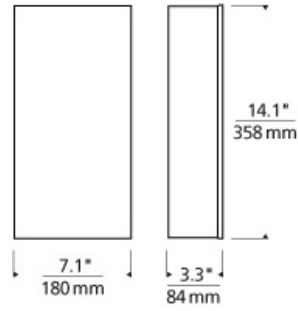

ORDERING INFORMATION

700WSLEX	COLOR	FINISH	LAMP
C	DESERT CLAY	Z ANTIQUE BRONZE	INCANDESCENT 120V
W	WHITE	S SATIN NICKEL	-CF COMPACT FLUORESCENT 120V
			-CF277 COMPACT FLUORESCENT 277V
			-LED LED 2700K 120V
			-LED277 LED 2700K 277V

TECH LIGHTING®

7400 Linder Avenue
Skokie, Illinois 60077

T 847.410.4400
F 847.410.4500

Tech Lighting, L.L.C.

700WSLEX _____

FIXTURE TYPE: _____

JOB NAME: _____

NOTES: _____

_____

_____

_____

©2017 Tech Lighting, L.L.C. All Rights Reserved. The "Tech Lighting" graphic is a registered trademark of Tech Lighting, L.L.C. Tech Lighting reserves the right to change specifications for product improvements without notification.