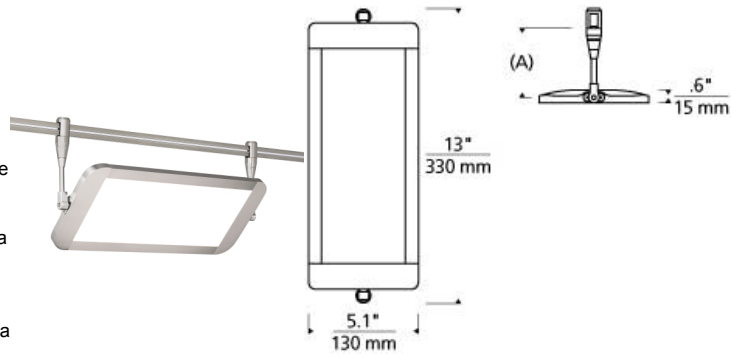

LOW - VOLTAGE HEADS

Lev Head LED T20

DESCRIPTION

This uniquely designed LED fixture integrates the latest LED light guide technology with the versatility of MonoRail. Each panel head pivots 360° and can be mounted up or down, making it ideal for direct and indirect general illumination, wall wash and display applications. When used in conjunction with other low-voltage heads and pendants, the Lev offers incredible flexibility to layer light throughout a space. This low-voltage display head is ideal for commercial lighting applications such as retail stores, libraries and galleries. The Lev is available in a contemporary Satin Nickel finish and three distinct stem lengths. Includes 12 watt, 753 delivered lumen, 3000K LED module. Mounts to Monorail only. Dimmable with low-voltage electronic or magnetic dimmer (based on the transformer). As a general rule when using the Lev head, we do not recommend using greater than 33% of the maximum wattage specified for the low voltage transformer due to inrush current requirements. For assistance in calculations, please contact Technical Support.

WEIGHT

1.23lb / 0.56kg ±

lev

ORDERING INFORMATION

700 SYSTEM	LEV	LENGTH (A)	FINISH	LAMP
MO	MONORAIL	03 3.3"	S SATIN NICKEL	-LED830 LED 80 CRI 3000K 12V
MO2	TWO-CIRCUIT MONORAIL	06 6.3"		
WMO	WALL MONORAIL	12 12.3"		