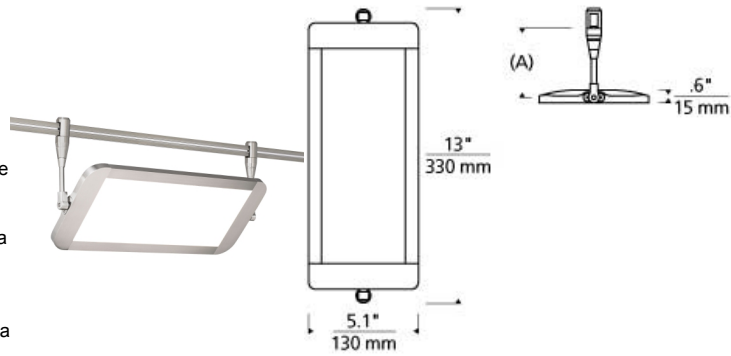

LOW - VOLTAGE HEADS

Lev Head LED T20

DESCRIPTION

This uniquely designed LED fixture integrates the latest LED light guide technology with the versatility of MonoRail. Each panel head pivots 360° and can be mounted up or down, making it ideal for direct and indirect general illumination, wall wash and display applications. When used in conjunction with other low-voltage heads and pendants, the Lev offers incredible flexibility to layer light throughout a space. This low-voltage display head is ideal for commercial lighting applications such as retail stores, libraries and galleries. The Lev is available in a contemporary Satin Nickel finish and three distinct stem lengths. Includes 12 watt, 753 delivered lumen, 3000K LED module. Mounts to Monorail only. Dimmable with low-voltage electronic or magnetic dimmer (based on the transformer). As a general rule when using the Lev head, we do not recommend using greater than 33% of the maximum wattage specified for the low voltage transformer due to inrush current requirements. For assistance in calculations, please contact Technical Support.

WEIGHT

1.23lb / 0.56kg ±

lev

ORDERING INFORMATION

700 SYSTEM	LEV	LENGTH (A)	FINISH	LAMP
MO	MONORAIL	03 3.3"	S SATIN NICKEL	-LED830 LED 80 CRI 3000K 12V
MO2	TWO-CIRCUIT MONORAIL	06 6.3"		
WMO	WALL MONORAIL	12 12.3"		