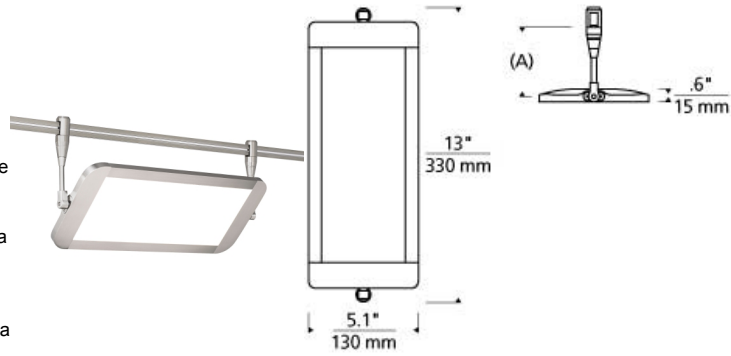

LOW - VOLTAGE HEADS

Lev Head

DESCRIPTION

This uniquely designed LED fixture integrates the latest LED light guide technology with the versatility of MonoRail. Each panel head pivots 360° and can be mounted up or down, making it ideal for direct and indirect general illumination, wall wash and display applications. When used in conjunction with other low-voltage heads and pendants, the Lev offers incredible flexibility to layer light throughout a space. This low-voltage display head is ideal for commercial lighting applications such as retail stores, libraries and galleries. The Lev is available in a contemporary Satin Nickel finish and three distinct stem lengths. Includes 12 watt, 753 delivered lumen, 3000K LED module. Mounts to Monorail only. Dimmable with low-voltage electronic or magnetic dimmer (based on the transformer). As a general rule when using the Lev head, we do not recommend using greater than 33% of the maximum wattage specified for the low voltage transformer due to inrush current requirements. For assistance in calculations, please contact Technical Support.

WEIGHT

1.23lb / 0.56kg ±

lev

ORDERING INFORMATION

700 SYSTEM	LEV	LENGTH (A)	FINISH	LAMP
MO	MONORAIL	03 3.3"	S SATIN NICKEL	-LED830 LED 80 CRI 3000K 12V
MO2	TWO-CIRCUIT MONORAIL	06 6.3"		
WMO	WALL MONORAIL	12 12.3"		