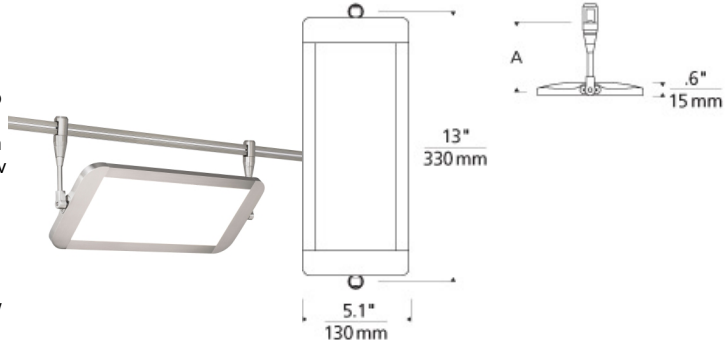

LOW - VOLTAGE HEADS

Lev Head

DESCRIPTION

The unique Lev spot head light from Tech Lighting integrates the latest LED light guide technology with the versatility of Monorail. Each panel head pivots 360° and can be mounted up or down, making it ideal for direct and indirect general illumination, wall wash and display applications. When used in conjunction with other low-voltage heads and pendants, the Lev offers incredible flexibility to layer light throughout a space. Includes 12 watt, 753 delivered lumen, 3000K LED module. Mounts to Monorail only. Dimmable with low-voltage electronic or magnetic dimmer (based on the transformer). As a general rule when using the Lev head, we do not recommend using greater than 33% of the maximum wattage specified for the low voltage transformer due to inrush current requirements. For assistance in calculations, please contact Technical Support.

WEIGHT

1.23lb / 0.56kg ±

lev

ORDERING INFORMATION

700	SYSTEM	LEV	LENGTH (A)	FINISH	LAMP
MO	MONORAIL		03 3.3"	S SATIN NICKEL	-LED830 LED 80 CRI 3000K 12V
MO2	TWO-CIRCUIT MONORAIL		06 6.3"		
WMO	WALL MONORAIL		12 12.3"		