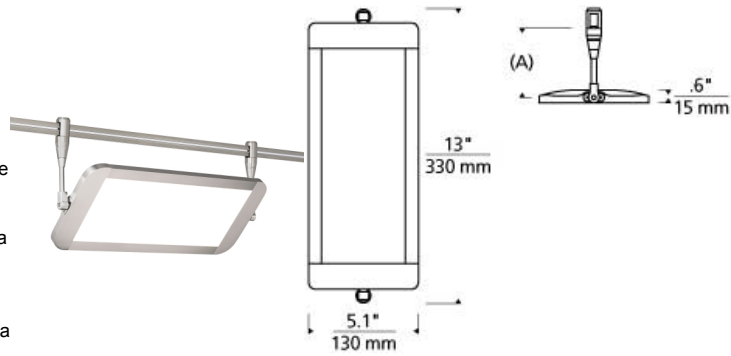

LOW - VOLTAGE HEADS

Lev Head LED T20

DESCRIPTION

This uniquely designed LED fixture integrates the latest LED light guide technology with the versatility of MonoRail. Each panel head pivots 360° and can be mounted up or down, making it ideal for direct and indirect general illumination, wall wash and display applications. When used in conjunction with other low-voltage heads and pendants, the Lev offers incredible flexibility to layer light throughout a space. This low-voltage display head is ideal for commercial lighting applications such as retail stores, libraries and galleries. The Lev is available in a contemporary Satin Nickel finish and three distinct stem lengths. Includes 12 watt, 753 delivered lumen, 3000K LED module. Mounts to Monorail only. Dimmable with low-voltage electronic or magnetic dimmer (based on the transformer). As a general rule when using the Lev head, we do not recommend using greater than 33% of the maximum wattage specified for the low voltage transformer due to inrush current requirements. For assistance in calculations, please contact Technical Support.

WEIGHT

1.23lb / 0.56kg ±

ORDERING INFORMATION

700 SYSTEM	LEV	LENGTH (A)	FINISH	LAMP
MO	MONORAIL	03 3.3"	S SATIN NICKEL	-LED830 LED 80 CRI 3000K 12V
MO2	TWO-CIRCUIT MONORAIL	06 6.3"		
WMO	WALL MONORAIL	12 12.3"		

TECH LIGHTING®
7400 Linder Avenue T 847.410.4400
Skokie, Illinois 60077 F 847.410.4500

Tech Lighting, L.L.C.

700 ____ LEV ____

FIXTURE TYPE: _____

JOB NAME: _____

NOTES: _____

_____

_____

©2018 Tech Lighting, L.L.C. All Rights Reserved. The "Tech Lighting" graphic is a registered trademark of Tech Lighting, L.L.C. Tech Lighting reserves the right to change specifications for product improvements without notification.