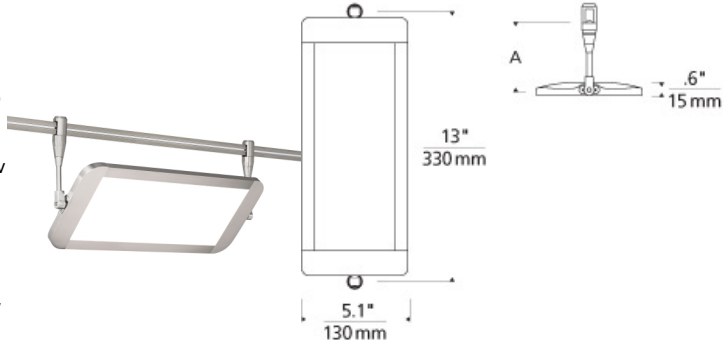

LOW - VOLTAGE HEADS

Lev Head

DESCRIPTION

The unique Lev spot head light from Tech Lighting integrates the latest LED light guide technology with the versatility of Monorail. Each panel head pivots 360° and can be mounted up or down, making it ideal for direct and indirect general illumination, wall wash and display applications. When used in conjunction with other low-voltage heads and pendants, the Lev offers incredible flexibility to layer light throughout a space. Includes 12 watt, 753 delivered lumen, 3000K LED module. Mounts to Monorail only. Dimmable with low-voltage electronic or magnetic dimmer (based on the transformer). As a general rule when using the Lev head, we do not recommend using greater than 33% of the maximum wattage specified for the low voltage transformer due to inrush current requirements. For assistance in calculations, please contact Technical Support.

WEIGHT

1.23lb / 0.56kg ±

lev

ORDERING INFORMATION

700	SYSTEM	LEV	LENGTH (A)	FINISH	LAMP
MO	MONORAIL		03 3.3"	S SATIN NICKEL	-LED830 LED 80 CRI 3000K 12V
MO2	TWO-CIRCUIT MONORAIL		06 6.3"		
WMO	WALL MONORAIL		12 12.3"		