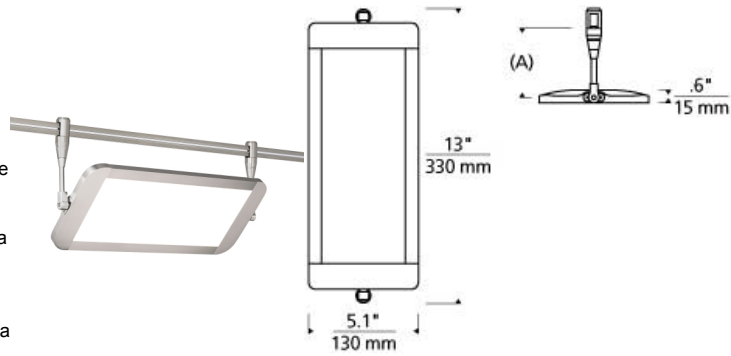

### DESCRIPTION

This uniquely designed LED fixture integrates the latest LED light guide technology with the versatility of MonoRail. Each panel head pivots 360° and can be mounted up or down, making it ideal for direct and indirect general illumination, wall wash and display applications. When used in conjunction with other low-voltage heads and pendants, the Lev offers incredible flexibility to layer light throughout a space. This low-voltage display head is ideal for commercial lighting applications such as retail stores, libraries and galleries. The Lev is available in a contemporary Satin Nickel finish and three distinct stem lengths. Includes 12 watt, 753 delivered lumen, 3000K LED module. Mounts to Monorail only. Dimmable with low-voltage electronic or magnetic dimmer (based on the transformer). As a general rule when using the Lev head, we do not recommend using greater than 33% of the maximum wattage specified for the low voltage transformer due to inrush current requirements. For assistance in calculations, please contact Technical Support.

### WEIGHT

1.23lb / 0.56kg ±

lev