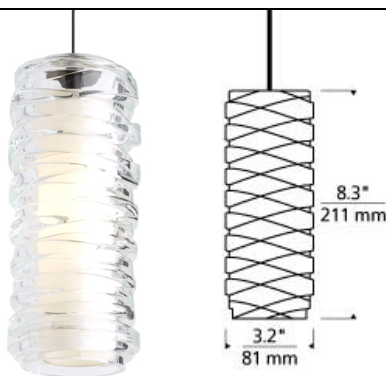

Leigh Pendant LED SORAA T20

DESCRIPTION

The Leigh pendant by Tech Lighting is an artistically crafted hand-blown Italian glass pendant featuring spiraled glass with eye alluring detail. Uniquely textured ribbed characteristics play off the light that brilliantly shines through adding sparkle and illumination. The Leigh is available in clear or smoke glass and three on-trend finish options. Due to its contemporary look the Leigh is ideal for kitchen island task lighting, bedroom lighting and dining room lighting. Create a custom chandelier that is unique to your space by combining the Leigh with any of our multi-port chandeliers. Your choice of energy efficient LED lamping can ship with the Leigh. Any lamping options selected can be fully dimmed to create the desired ambiance in your special space. Includes low-voltage, 35 watt, 414 gross lumens, halogen bi-pin lamp or 8 watt, 500 gross lumens, 3000K, replaceable SORAA® LED module. Dimmable with low-voltage electronic or magnetic dimmer (based on transformer). Ships with six feet of field-cuttable cable. Works with SORAA.

INSTALLATION

Socket terminates with FreeJack male connector, which may be installed into a system connector. Elements ordered with a system prefix include a connector for that system. For use on T~TRAK, order FreeJack version and T~TRAK FreeJack Connector (sold separately).

ACCESSORIES & OPTICAL CONTROLS

SORAA® LED Bi-Pin Replacement Pendant Module

WEIGHT

2.0-2.5lb / 0.91-1.13kg ±

clear

transparent smoke

ORDERING INFORMATION

700	SYSTEM	LEI	COLOR	FINISH	LAMP
FJ	FREEJACK		C CLEAR	Z ANTIQUE BRONZE	12 VOLT HALOGEN (T20)
MP	MONOPOINT		K TRANSPARENT SMOKE	C CHROME	-LEDS930 12 VOLT LED 90 CRI 3000K (T20/T24)
MO	MONORAIL			S SATIN NICKEL	-24 24 VOLT HALOGEN
MO2	TWO-CIRCUIT MONORAIL				