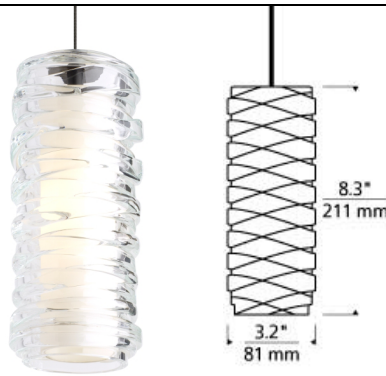

Leigh Pendant LED SORAA T20

DESCRIPTION

The Leigh pendant by Tech Lighting is an artistically crafted hand-blown Italian glass pendant featuring spiraled glass with eye alluring detail. Uniquely textured ribbed characteristics play off the light that brilliantly shines through adding sparkle and illumination. The Leigh is available in clear or smoke glass and three on-trend finish options. Due to its contemporary look the Leigh is ideal for kitchen island task lighting, bedroom lighting and dining room lighting. Create a custom chandelier that is unique to your space by combining the Leigh with any of our multi-port chandeliers. Your choice of energy efficient LED lamping can ship with the Leigh. Any lamping options selected can be fully dimmed to create the desired ambiance in your special space. Includes low-voltage, 35 watt, 414 gross lumens, halogen bi-pin lamp or 8 watt, 500 gross lumens, 3000K, replaceable SORAA® LED module. Dimmable with low-voltage electronic or magnetic dimmer (based on transformer). Ships with six feet of field-cuttable cable. Works with SORAA.

INSTALLATION

Socket terminates with FreeJack male connector, which may be installed into a system connector. Elements ordered with a system prefix include a connector for that system. For use on T~TRAK, order FreeJack version and T~TRAK FreeJack Connector (sold separately).

ACCESSORIES & OPTICAL CONTROLS

SORAA® LED Bi-Pin Replacement Pendant Module

WEIGHT

2.0-2.5lb / 0.91-1.13kg ±

clear

transparent smoke

ORDERING INFORMATION

700	SYSTEM	LEI	COLOR	FINISH	LAMP
FJ	FREEJACK		C CLEAR	Z ANTIQUE BRONZE	12 VOLT HALOGEN (T20)
MP	MONOPOINT		K TRANSPARENT SMOKE	C CHROME	-LEDS930 12 VOLT LED 90 CRI 3000K (T20/T24)
MO	MONORAIL			S SATIN NICKEL	-24 24 VOLT HALOGEN
MO2	TWO-CIRCUIT MONORAIL				