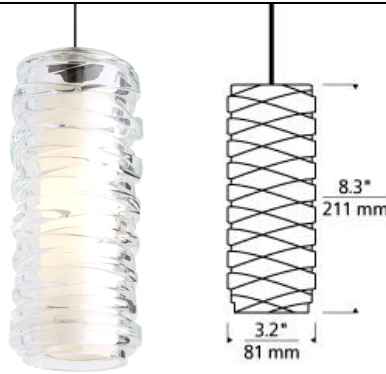

Leigh Pendant

LED SORAA T20

DESCRIPTION

The Leigh pendant by Tech Lighting is an artistically crafted hand-blown Italian glass pendant featuring spiraled glass with eye alluring detail. Uniquely textured ribbed characteristics play off the light that brilliantly shines through adding sparkle and illumination. The Leigh is available in clear or smoke glass and three on-trend finish options. Due to its contemporary look the Leigh is ideal for kitchen island task lighting, bedroom lighting and dining room lighting. Create a custom chandelier that is unique to your space by combining the Leigh with any of our multi-port chandeliers. Your choice of energy efficient LED lamping can ship with the Leigh. Any lamping options selected can be fully dimmed to create the desired ambiance in your special space. Includes low-voltage, 35 watt, 414 gross lumens, halogen bi-pin lamp or 8 watt, 500 gross lumens, 3000K, replaceable SORAA® LED module. Dimmable with low-voltage electronic or magnetic dimmer (based on transformer). Ships with six feet of field-cuttable cable. Works with SORAA.

INSTALLATION

Socket terminates with FreeJack male connector, which may be installed into a system connector. Elements ordered with a system prefix include a connector for that system. For use on T~TRAK, order FreeJack version and T~TRAK FreeJack Connector (sold separately).

ACCESSORIES & OPTICAL CONTROLS

SORAA® LED Bi-Pin Replacement Pendant Module

WEIGHT

2.0-2.5lb / 0.91-1.13kg ±

clear

transparent smoke

ORDERING INFORMATION

700	SYSTEM	LEI	COLOR	FINISH	LAMP
FJ	FREEJACK		C CLEAR	Z ANTIQUE BRONZE	12 VOLT HALOGEN (T20)
MP	MONOPOINT		K TRANSPARENT SMOKE	C CHROME	-LEDS930 12 VOLT LED 90 CRI 3000K (T20/T24)
MO	MONORAIL			S SATIN NICKEL	-24 24 VOLT HALOGEN
MO2	TWO-CIRCUIT MONORAIL				