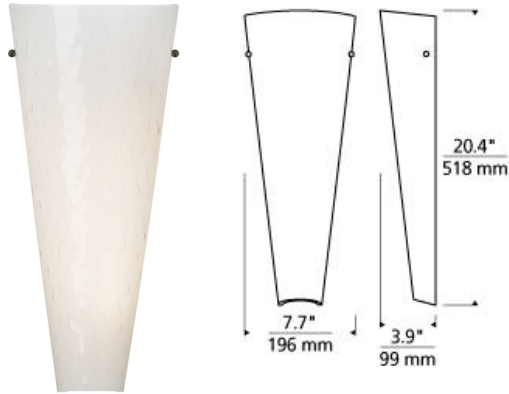

WALL COLLECTION

Larkspur Wall

DESCRIPTION

Cone shaped, slumped glass shade, rich with color and pattern. Provides ambient, up- and down-light. Rated for (1) 75w max, E26 medium based lamp (Not Included). LED version includes 16 watt, 1400 delivered lumens, 2700K LED modules. LED version dimmable with low-voltage electronic dimmer. ADA compliant.

INSTALLATION

This product can mount to either a 4" square electrical box with round plaster ring or an octagonal electrical box (not included).

WEIGHT

5lb / 2.27kg ±

beach amber

beach amber
antique bronze

beach amber
satin nickel