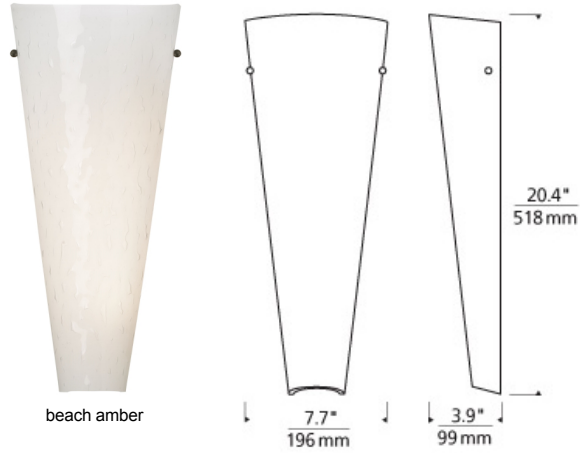

WALL COLLECTION

Larkspur Wall

DESCRIPTION

Cone shaped, slumped glass shade, rich with color and pattern. Provides ambient, up- and down-light. Includes 120 volt, 75 watt or equivalent T8 medium base lamp, 36 watt 2G11 base twin tube compact fluorescent lamp (electronic ballast included) or two 16 watt, 1000 lumen, 2700K LED modules. Incandescent version dimmable with standard incandescent dimmer. LED version dimmable with low-voltage electronic dimmer. ADA compliant.

INSTALLATION

This product can mount to either a 4" square electrical box with round plaster ring or an octagonal electrical box (not included).

WEIGHT

5lb / 2.27kg ±

ORDERING INFORMATION

700TDLRKS COLOR	FINISH	LAMP
A BEACH AMBER	Z ANTIQUE BRONZE	INCANDESCENT 120V
W SURF WHITE	S SATIN NICKEL	-CF COMPACT FLUORESCENT 120V
		-CF277 COMPACT FLUORESCENT 277V
		-LED LED 2700K 120V
		-LED277 LED 2700K 277V