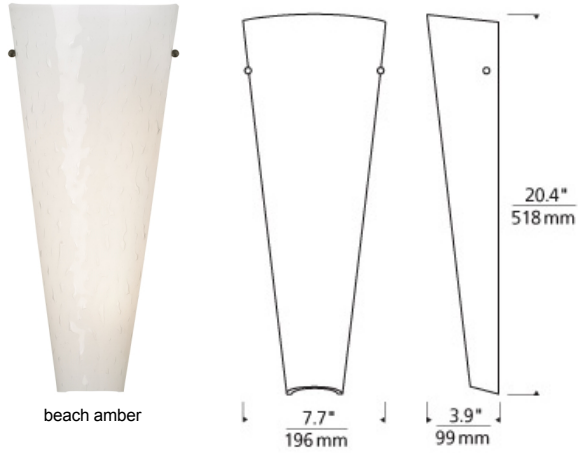

WALL COLLECTION

Larkspur Wall

DESCRIPTION

Cone shaped, slumped glass shade, rich with color and pattern. Provides ambient, up- and down-light. Includes 120 volt, 75 watt or equivalent T8 medium base lamp, 36 watt 2G11 base twin tube compact fluorescent lamp (electronic ballast included) or two 10 watt, 600 lumen, 2700K LED modules. Incandescent version dimmable with standard incandescent dimmer. LED version dimmable with low-voltage electronic dimmer. ADA compliant.

INSTALLATION

This product can mount to either a 4" square electrical box with round plaster ring or an octagonal electrical box (not included).

WEIGHT

5lb / 2.27kg ±

ORDERING INFORMATION

700TDLRKS	COLOR	FINISH	LAMP
A	BEACH AMBER	Z ANTIQUE BRONZE	INCANDESCENT 120V
W	SURF WHITE	S SATIN NICKEL	-CF COMPACT FLUORESCENT 120V
			-CF277 COMPACT FLUORESCENT 277V
			-LED LED 2700K 120V
			-LED277 LED 2700K 277V