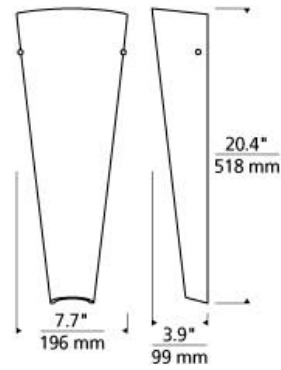

WALL COLLECTION

Larkspur Wall

LED FL ADA T20

DESCRIPTION

The Larkspur wall sconce light by Tech Lighting features a cone shaped, slumped glass with rich color and textured like patterns. The Larkspur is available in two contemporary colors, Beach Amber and Surf White and is available in three on-trend finishes. Scaling at 3.25" in width and 5.5" in length the Larkspur is ideal for bathroom lighting, hallway lighting and bedroom lighting flanking two end tables. Also included in the Larkspur family is the Mini Larkspur, simply search Larkspur to find its closest relatives. Available lamping options include energy efficient LED and no-lamp giving you the option to light this fixture with your preferred lamping. Rated for (1) 75w max, E26 medium based lamp (Not Included). LED version includes 16 watt, 1400 delivered lumens, 2700K LED modules. LED version dimmable with low-voltage electronic dimmer. ADA compliant.

INSTALLATION

This product can mount to either a 4" square electrical box with round plaster ring or an octagonal electrical box (not included).

WEIGHT

5lb / 2.27kg ±

beach amber

surf white
antique bronze

surf white
satin nickel