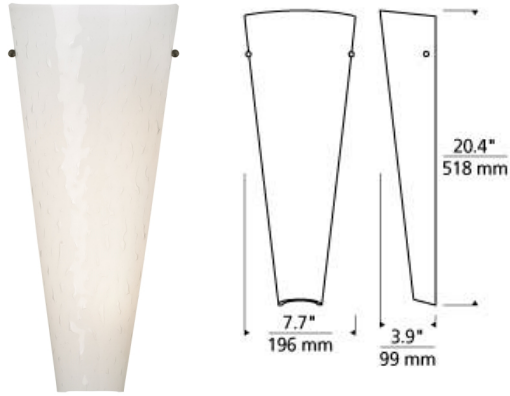

WALL COLLECTION

Larkspur Wall

LED FL ADA T20

DESCRIPTION

Cone shaped, slumped glass shade, rich with color and pattern. Provides ambient, up- and down-light. Rated for (1) 75w max, E26 medium based lamp (Not Included). LED version includes 16 watt, 1400 delivered lumens, 2700K LED modules. LED version dimmable with low-voltage electronic dimmer. ADA compliant.

INSTALLATION

This product can mount to either a 4" square electrical box with round plaster ring or an octagonal electrical box (not included).

WEIGHT

5lb / 2.27kg ±

beach amber

ORDERING INFORMATION

700TDLRKS COLOR	FINISH	LAMP
A BEACH AMBER	Z ANTIQUE BRONZE	NO LAMP
W SURF WHITE	S SATIN NICKEL	-CF COMPACT FLUORESCENT 120V
		-CF277 COMPACT FLUORESCENT 277V
		-LED LED 2700K 120V
		-LED277 LED 2700K 277V

TECH LIGHTING®

7400 Linder Avenue
Skokie, Illinois 60077

T 847.410.4400
F 847.410.4500

Tech Lighting, L.L.C.

700TDLRKS _____

FIXTURE TYPE: _____

JOB NAME: _____

NOTES: _____

_____

_____

_____

©2018 Tech Lighting, L.L.C. All Rights Reserved. The "Tech Lighting" graphic is a registered trademark of Tech Lighting, L.L.C. Tech Lighting reserves the right to change specifications for product improvements without notification.