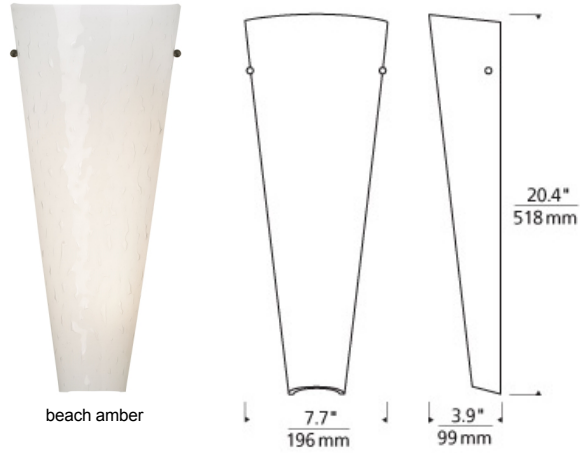

WALL COLLECTION

Larkspur Wall

DESCRIPTION

Cone shaped, slumped glass shade, rich with color and pattern. Provides ambient, up- and down-light. Includes 120 volt, 75 watt or equivalent T8 medium base lamp, 36 watt 2G11 base twin tube compact fluorescent lamp (electronic ballast included) or two 16 watt, 1000 lumen, 2700K LED modules. Incandescent version dimmable with standard incandescent dimmer. LED version dimmable with low-voltage electronic dimmer. ADA compliant.

INSTALLATION

This product can mount to either a 4" square electrical box with round plaster ring or an octagonal electrical box (not included).

WEIGHT

5lb / 2.27kg ±

beach amber

beach amber
antique bronze

beach amber
satin nickel