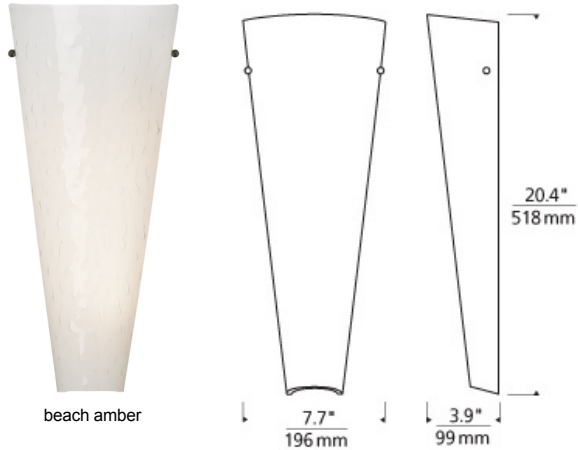

WALL COLLECTION

Larkspur Wall

DESCRIPTION

Cone shaped, slumped glass shade, rich with color and pattern. Provides ambient, up- and down-light. Includes 120 volt, 75 watt or equivalent T8 medium base lamp, 36 watt 2G11 base twin tube compact fluorescent lamp (electronic ballast included) or two 16 watt, 1000 lumen, 2700K LED modules. Incandescent version dimmable with standard incandescent dimmer. LED version dimmable with low-voltage electronic dimmer. ADA compliant.

INSTALLATION

This product can mount to either a 4" square electrical box with round plaster ring or an octagonal electrical box (not included).

WEIGHT

5lb / 2.27kg ±

ORDERING INFORMATION

| 700TDLRKS | COLOR | FINISH | LAMP |
|-----------|-------------|------------------|---------------------------------|
| A | BEACH AMBER | Z ANTIQUE BRONZE | INCANDESCENT 120V |
| W | SURF WHITE | S SATIN NICKEL | -CF COMPACT FLUORESCENT 120V |
| | | | -CF277 COMPACT FLUORESCENT 277V |
| | | | -LED LED 2700K 120V |
| | | | -LED277 LED 2700K 277V |