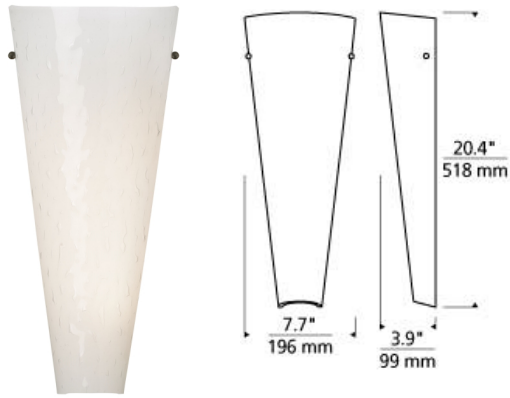

WALL COLLECTION

Larkspur Wall

LED FL ADA T20

DESCRIPTION

Cone shaped, slumped glass shade, rich with color and pattern. Provides ambient, up- and down-light. Rated for (1) 75w max, E26 medium based lamp (Not Included). LED version includes 16 watt, 1400 delivered lumens, 2700K LED modules. LED version dimmable with low-voltage electronic dimmer. ADA compliant.

INSTALLATION

This product can mount to either a 4" square electrical box with round plaster ring or an octagonal electrical box (not included).

WEIGHT

5lb / 2.27kg ±

beach amber

beach amber
antique bronze

beach amber
satin nickel