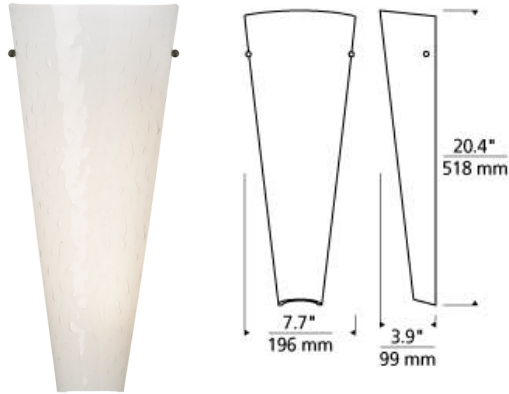

WALL COLLECTION

Larkspur Wall

DESCRIPTION

Cone shaped, slumped glass shade, rich with color and pattern. Provides ambient, up- and down-light. Rated for (1) 75w max, E26 medium based lamp (Not Included). LED version includes 16 watt, 1400 delivered lumens, 2700K LED modules. LED version dimmable with low-voltage electronic dimmer. ADA compliant.

INSTALLATION

This product can mount to either a 4" square electrical box with round plaster ring or an octagonal electrical box (not included).

WEIGHT

5lb / 2.27kg ±

beach amber

ORDERING INFORMATION

700TDLRKS COLOR	FINISH	LAMP
A BEACH AMBER	Z ANTIQUE BRONZE	NO LAMP
W SURF WHITE	S SATIN NICKEL	-CF COMPACT FLUORESCENT 120V
		-CF277 COMPACT FLUORESCENT 277V
		-LED LED 2700K 120V
		-LED277 LED 2700K 277V

TECH LIGHTING®

7400 Linder Avenue
Skokie, Illinois 60077

T 847.410.4400
F 847.410.4500

Tech Lighting, L.L.C.

700TDLRKS _____

FIXTURE TYPE: _____

JOB NAME: _____

NOTES: _____

_____

_____

©2018 Tech Lighting, L.L.C. All Rights Reserved. The "Tech Lighting" graphic is a registered trademark of Tech Lighting, L.L.C. Tech Lighting reserves the right to change specifications for product improvements without notification.