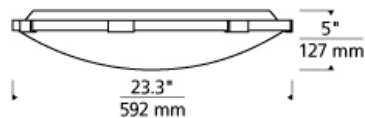

Lance 24 Ceiling LED T20

DESCRIPTION

The universally appealing Lance 24 LED ceiling light from Tech Lighting exudes a warm yet contemporary style. This ceiling light fixture features a thin, direct-mount metal body in your choice of on-trend finishes such as warm aged brass, smooth satin nickel and crisp polished chrome and includes removable coordinating decorative trim accessories. These accessories attach via high-powered magnets built into the metal body at evenly spaced increments to ensure a flawlessly symmetrical appearance. A frosted glass diffuser effectively controls the highly capable LED light source within, which is fully dimmable to help you create the desired ambiance in suitable applications such as bedroom lighting, bathroom lighting, hallway lighting and foyer lighting. Includes 45 watt, 3506 delivered lumen, 2700K or 3000K LED module. May be wall or ceiling mounted. Dimmable with low-voltage electronic or triac dimmer.

INSTALLATION

This product can mount to either a 4" square electrical box with round plaster ring or an octagonal electrical box (not included).