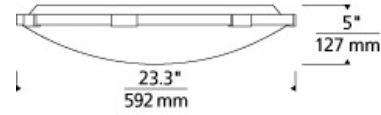

INSTALLATION

This product can mount to either a 4" square electrical box with round plaster ring or an octagonal electrical box (not included).

WEIGHT

13.6-13.6lb / 6.17-6.17kg ±

aged brass

chrome

satin nickel