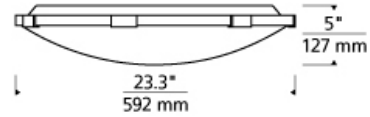

INSTALLATION

This product can mount to either a 4" square electrical box with round plaster ring or an octagonal electrical box (not included).

WEIGHT

13.5-14lb / 6.12-6.35kg ±

aged brass

chrome

satin nickel