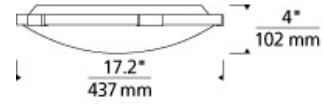

INSTALLATION

This product can mount to either a 4" square electrical box with round plaster ring or an octagonal electrical box (not included).

WEIGHT

4-4lb / 1.81-1.81kg ±

aged brass

chrome

satin nickel

ORDERING INFORMATION

| 700FMLNC | SHAPE OR SIZE | FINISH | LAMP |
|----------|---------------|--|--|
| 18 | 18" DIAMETER | A AGED BRASS C CHROME S SATIN NICKEL | -LED927 LED 90 CRI 2700K 120V -LED927-277 LED 90 CRI 2700K 277V -LED930 LED 90 CRI 3000K 120V -LED930-277 LED 90 CRI 3000K 277V |