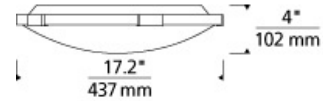

INSTALLATION

This product can mount to either a 4" square electrical box with round plaster ring or an octagonal electrical box (not included).

WEIGHT

4-4lb / 1.81-1.81kg ±

aged brass

chrome

satin nickel

ORDERING INFORMATION