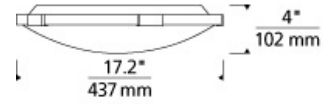

Lance 18 Ceiling

DESCRIPTION

The universally appealing Lance 18 LED ceiling light from Tech Lighting exudes a warm yet contemporary style. This ceiling light fixture features a thin, direct-mount metal body in your choice of on-trend finishes such as warm aged brass, smooth satin nickel and crisp polished chrome and includes removable coordinating decorative trim accessories. These accessories attach via high-powered magnets built into the metal body at evenly spaced increments to ensure a flawlessly symmetrical appearance. A frosted glass diffuser effectively controls the highly capable LED light source within, which is fully dimmable to help you create the desired ambiance in suitable applications such as bedroom lighting, bathroom lighting, hallway lighting and foyer lighting. Includes 33 watt, 1692 delivered lumen, 2700K or 3000K LED module. May be wall or ceiling mounted. Dimmable with low-voltage electronic or triac dimmer.

INSTALLATION

This product can mount to either a 4" square electrical box with round plaster ring or an octagonal electrical box (not included).