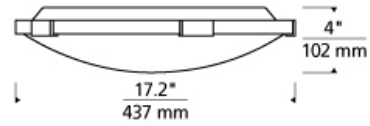

INSTALLATION

This product can mount to either a 4" square electrical box with round plaster ring or an octagonal electrical box (not included).

WEIGHT

4-4.5lb / 1.81-2.04kg ±

aged brass

chrome

satin nickel

ORDERING INFORMATION