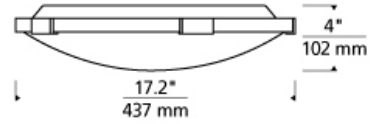

INSTALLATION

This product can mount to either a 4" square electrical box with round plaster ring or an octagonal electrical box (not included).

WEIGHT

4-4.5lb / 1.81-2.04kg ±

aged brass

chrome

satin nickel

ORDERING INFORMATION