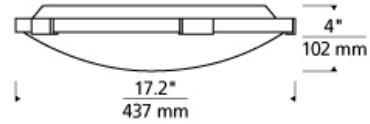

INSTALLATION

This product can mount to either a 4" square electrical box with round plaster ring or an octagonal electrical box (not included).

WEIGHT

4-4.5lb / 1.81-2.04kg ±

aged brass

chrome

satin nickel

ORDERING INFORMATION