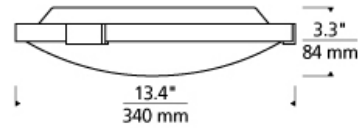

WEIGHT

2-2.5lb / 0.91-1.13kg ±

aged brass

chrome

satin nickel

ORDERING INFORMATION

700FMLNC	SHAPE OR SIZE	FINISH	LAMP
13	13" DIAMETER	A AGED BRASS C CHROME S SATIN NICKEL	-LED927 LED 90 CRI 2700K 120V -LED927-277 LED 90 CRI 2700K 277V -LED930 LED 90 CRI 3000K 120V -LED930-277 LED 90 CRI 3000K 277V