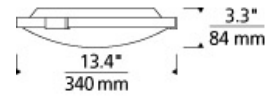

CEILING COLLECTION

Lance 13 Ceiling

DESCRIPTION

The universally appealing Lance 13 LED ceiling light from Tech Lighting exudes a warm yet contemporary style. This ceiling light fixture features a thin, direct-mount metal body in your choice of on-trend finishes such as warm aged brass, smooth satin nickel and crisp polished chrome and includes removable coordinating decorative trim accessories. These accessories attach via high-powered magnets built into the metal body at evenly spaced increments to ensure a flawlessly symmetrical appearance. A frosted glass diffuser effectively controls the highly capable LED light source within, which is fully dimmable to help you create the desired ambiance in suitable applications such as bedroom lighting, bathroom lighting, hallway lighting and foyer lighting. Includes 22 watt, 1132 delivered lumen, 2700K or 3000K LED module. May be wall or ceiling mounted. ADA complaint. Dimmable with low-voltage electronic or triac dimmer.