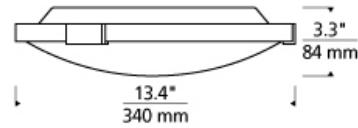

CEILING COLLECTION

Lance 13 Ceiling

DESCRIPTION

The universally appealing Lance 13 LED ceiling light from Tech Lighting exudes a warm yet contemporary style. This ceiling light fixture features a thin, direct-mount metal body in your choice of on-trend finishes such as warm aged brass, smooth satin nickel and crisp polished chrome and includes removable coordinating decorative trim accessories. These accessories attach via high-powered magnets built into the metal body at evenly spaced increments to ensure a flawlessly symmetrical appearance. A frosted glass diffuser effectively controls the highly capable LED light source within, which is fully dimmable to help you create the desired ambiance in suitable applications such as bedroom lighting, bathroom lighting, hallway lighting and foyer lighting. Includes 22 watt, 1132 delivered lumen, 2700K or 3000K LED module. May be wall or ceiling mounted. ADA complaint. Dimmable with low-voltage electronic or triac dimmer.