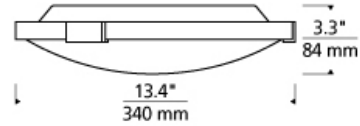

WEIGHT

2-2.5lb / 0.91-1.13kg ±

aged brass

chrome

satin nickel

ORDERING INFORMATION

700FMLNC	SHAPE OR SIZE	FINISH	LAMP
13	13" DIAMETER	A AGED BRASS C CHROME S SATIN NICKEL	-LED927 LED 90 CRI 2700K 120V -LED927-277 LED 90 CRI 2700K 277V -LED930 LED 90 CRI 3000K 120V -LED930-277 LED 90 CRI 3000K 277V