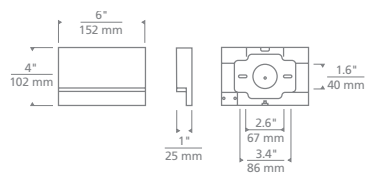

Krysen Outdoor Wall/Step Light

PROJECT INFO

FIXTURE TYPE & QUANTITY

JOB NAME & INFO

NOTES

© 2020 Tech Lighting, L.L.C. All rights reserved. The "Tech Lighting" graphic is a registered trademark. Tech Lighting reserves the right to change specifications for product improvements without notification.

TECH LIGHTING

VISUAL COMFORT & Co.

7400 Linder Avenue, Skokie, Illinois 60077

T 847.410.4400