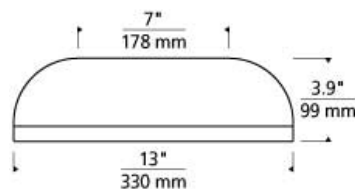

Kosa 13 Ceiling LED T20

DESCRIPTION

Kosa by Tech Lighting is lighting designed to project modern simplicity. This dome-shaped flush mount illuminates a smooth wash of light through an LED diffuser and generously fills the surface below. Offered as a 13 inch diameter flush mount in three modern finishes, the Kosa is a great compliment to any room or hallway setting. Shipped with your choice of LED lamping for your convenience. Lamping options are compatible with most dimmers. Refer to Dimming Chart for more information. Includes 120 volt 25.6 total watts, 1350 total delivered lumens, 3000K LED module. Dimmable with low-voltage electronic dimmer. Dimmable with most LED compatible ELV and TRIAC dimmers. 277V compatible with 0-10V dimmers. Ceiling mount only.

INSTALLATION

This product can mount to either a 4" square electrical box with round plaster ring or an octagonal electrical box (not included).

WEIGHT

4.5-4.5lb / 2.04-2.04kg ±

brass polished nickel matte white

ORDERING INFORMATION

700FMKOSA	LENGTH (A)	FINISH	LAMP
	13 13"	BR BRASS W MATTE WHITE N POLISHED NICKEL	-LED930 INTEGRATED LED 90 CRI 3000K 120V (T24) -LED930-277 INTEGRATED LED 90 CRI 3000K 277V -LED930-277 LED 90 CRI 3000K 277V