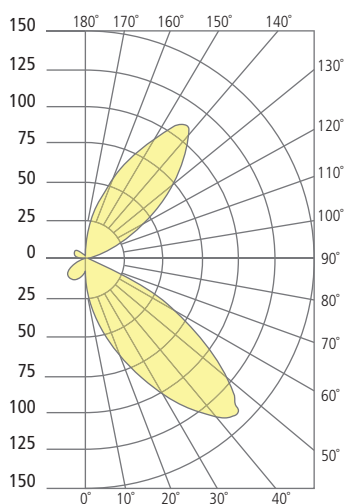

7000WKON	CRI/CCT	LENGTH	LENS	FINISH	VOLTAGE	DISTRIBUTION	OPTIONS
	830 80 CRI, 3000K	5 5"	M METAL	Z BRONZE	120 120V	S SYMMETRIC	NONE
	840 80 CRI, 4000K			Y GRAY	277 277V		LF IN-LINE FUSE
				H CHARCOAL			

KONIAL 5 METAL WALL SCENCE

Konial 5

PHOTOMETRICS*

*For latest photometrics, please visit www.techlighting.com/OUTDOOR

KONIAL 5 METAL

Total Lumen Output: 198
 Total Power: 12.7
 Luminaire Efficacy: 15.5
 Color Temp: 4000K
 CRI: 80+
 BUG Rating: B0-U3-G0