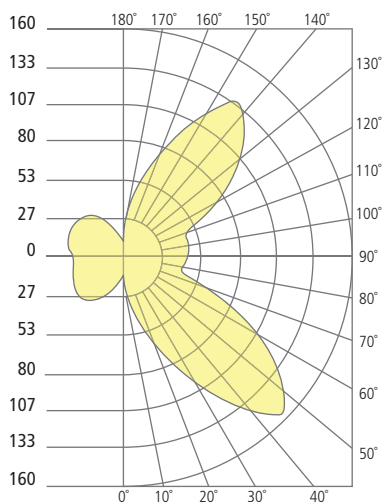

7000WKON	CRI/CCT	LENGTH	LENS	FINISH	VOLTAGE	DISTRIBUTION	OPTIONS
	830 80 CRI, 3000K	5 5"	D DIFFUSE	Z BRONZE	120 120V	S SYMMETRIC	NONE
	840 80 CRI, 4000K			Y GRAY	277 277V		LF IN-LINE FUSE
				H CHARCOAL			

KONIAL 5 DIFFUSE WALL SCONCE

Konial 5

PHOTOMETRICS*

*For latest photometrics, please visit www.techlighting.com/OUTDOOR

KONIAL 5 DIFFUSE

Total Lumen Output: 525
 Total Power: 12.9
 Luminaire Efficacy: 40.5
 Color Temp: 4000K
 CRI: 80+
 BUG Rating: B0-U3-G1