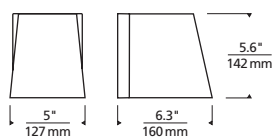

KONIAL 5 METAL WALL SCENCE

Konial 5

PHOTOMETRICS*

*For latest photometrics, please visit www.techlighting.com/OUTDOOR

KONIAL 5 METAL

Total Lumen Output: 198
Total Power: 12.7
Luminaire Efficacy: 15.5
Color Temp: 4000K
CRI: 80+
BUG Rating: B0-U3-G0