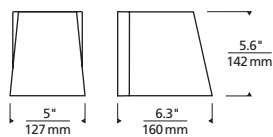

KONIAL 5 DIFFUSE WALL SCONCE

Konial 5

PHOTOMETRICS*

*For latest photometrics, please visit www.techlighting.com/OUTDOOR

KONIAL 5 DIFFUSE

Total Lumen Output: 525
Total Power: 12.9
Luminaire Efficacy: 40.5
Color Temp: 4000K
CRI: 80+
BUG Rating: B0-U3-G1