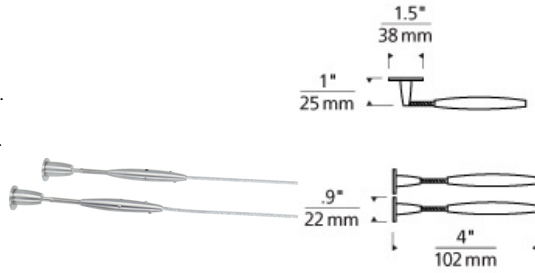

Kable Lite Soft Turnbuckles T20

DESCRIPTION

Stylish satin nickel turnbuckle. Turnbuckles tighten and secure the cables and provide the necessary tension for a clean look. For short, straight runs (runs under 20'). Mount to wall or ceiling. When ceiling mounted, cables drop 1" from ceiling. Pair. If mounting to metal, order isolating connectors (sold separately).

INSTALLATION

All turnbuckles include mounting hardware for drywall. Special hardware is available for brick, cement, or plaster surfaces (sold separately). For all runs of over twenty feet, turnbuckles should be reinforced with wood blocking behind the wall.

WEIGHT

0.4-0.4lb / 0.18-0.18kg ±

kable lite soft
turnbuckles

ORDERING INFORMATION

700KSOF TT LENGTH (A)	FINISH
1"	S SATIN NICKEL

TECH LIGHTING®

7400 Linder Avenue T 847.410.4400
Skokie, Illinois 60077 F 847.410.4500