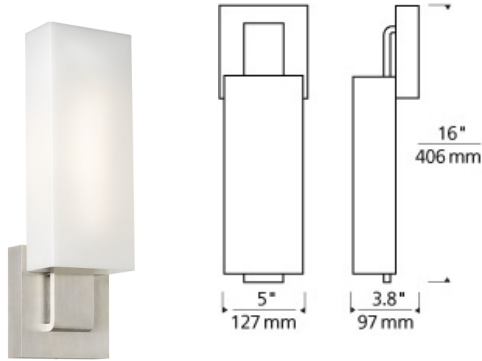

WALL COLLECTION

Kisdon Wall

DESCRIPTION

Rectangular glass with die-cast metal detail. Provides ambient and up- or down- light. Includes two 120 volt, 60 watt G9 base halogen lamps, one 18 watt 2G11 base twin tube compact fluorescent lamps or 12 watt, 780 net lumen, 3000K LED modules. Incandescent version dimmable with standard incandescent dimmer. Mounts up or down. ADA compliant.

INSTALLATION

Mounts to a standard 4" square junction box with round plaster ring (provided by electrician).

white glass

ORDERING INFORMATION

700WSKISW COLOR	FINISH	LAMP
W WHITE GLASS	Z ANTIQUE BRONZE C CHROME S SATIN NICKEL	INCANDESCENT COMPACT FLOURESCENT -CF -LED830 LED 80 CRI 3000K 120V -LED830-277 LED 80 CRI 3000K 277V

White acrylic not available with incandescent lamp option.