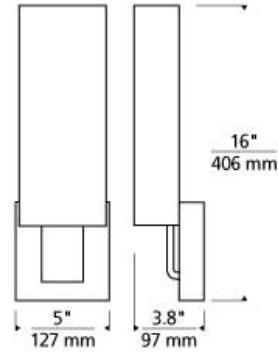

WALL COLLECTION

Kisdon Wall

LED FL ADA T20

DESCRIPTION

Modern meets sophisticated in the Kisdon wall sconce light by Tech Lighting. The Kisdon is handsome and bold with its contemporary rectangular glass shade and die-cast metal detailing. A frosted white glass diffuser provides a smooth wash of light into surrounding spaces. The Kisdon is available in three on-trend finishes, Antique Bronze, Chrome and Satin Nickel. Mount this contemporary fixture in places such as hallways, bathrooms and closets. Available lamping options include energy efficient integrated LED or no-lamp, leaving you the option to light this fixture with your preferred lamping. LED lamping options are fully dimmable to create the desired ambiance in your unique space. Includes two 120 volt, 60 watt G9 base halogen lamps or 12 watt, 780 lumens, 3000K LED modules. Incandescent version dimmable with standard incandescent dimmer. Mounts up or down. ADA compliant.

white glass

INSTALLATION

Mounts to a standard 4" square junction box with round plaster ring (provided by electrician).

WEIGHT

3.5-4lb / 1.59-1.81kg ±

antique bronze

satin nickel

ORDERING INFORMATION