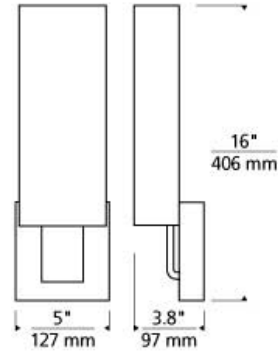

WALL COLLECTION

Kisdon Wall

DESCRIPTION

Modern meets sophisticated in the Kisdon wall sconce light by Tech Lighting. The Kisdon is handsome and bold with its contemporary rectangular glass shade and die-cast metal detailing. A frosted white glass diffuser provides a smooth wash of light into surrounding spaces. The Kisdon is available in three on-trend finishes, Antique Bronze, Chrome and Satin Nickel. Mount this contemporary fixture in places such as hallways, bathrooms and closets. Available lamping options include energy efficient integrated LED or no-lamp, leaving you the option to light this fixture with your preferred lamping. LED lamping options are fully dimmable to create the desired ambiance in your unique space. Includes two 120 volt, 60 watt G9 base halogen lamps, one 18 watt 2G11 base twin tube compact fluorescent lamps lumens or 12 watt, 780 lumens, 3000K LED modules. Incandescent version dimmable with standard incandescent dimmer. Mounts up or down. ADA compliant.

white glass

INSTALLATION

Mounts to a standard 4" square junction box with round plaster ring (provided by electrician).

WEIGHT

3.5-4lb / 1.59-1.81kg ±

antique bronze

satin nickel

ORDERING INFORMATION