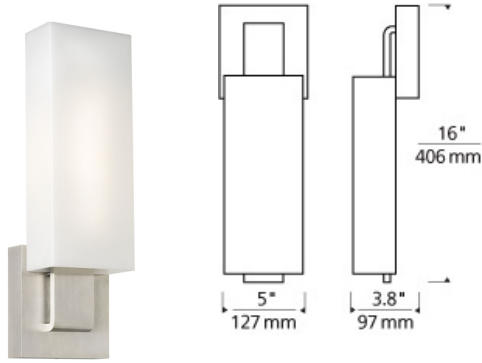

WALL COLLECTION

Kisdon Wall

DESCRIPTION

Rectangular glass with die-cast metal detail. Provides ambient and up- or down- light. Includes two 120 volt, 60 watt G9 base halogen lamps, one 18 watt 2G11 base twin tube compact fluorescent lamps or 12 watt, 780 net lumen, 3000K LED modules. Incandescent version dimmable with standard incandescent dimmer. Mounts up or down. ADA compliant.

INSTALLATION

Mounts to a standard 4" square junction box with round plaster ring (provided by electrician).

WEIGHT

3.67-3.67lb / 1.66-1.66kg ±

white glass

antique bronze

satin nickel

ORDERING INFORMATION

700WSKISW COLOR	FINISH	LAMP
W WHITE GLASS	Z ANTIQUE BRONZE C CHROME S SATIN NICKEL	INCANDESCENT (T20) COMPACT FLOURESCENT -CF LED 80 CRI 3000K 120V -LED830-277 LED 80 CRI 3000K 277V

White acrylic not available with incandescent lamp option.