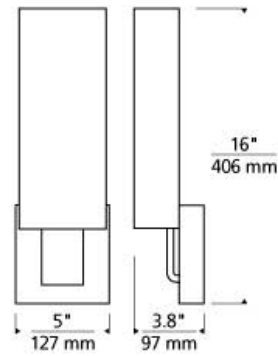

WALL COLLECTION

Kisdon Wall

LED FL ADA T20

DESCRIPTION

Modern meets sophisticated in the Kisdon wall sconce light by Tech Lighting. The Kisdon is handsome and bold with its contemporary rectangular glass shade and die-cast metal detailing. A frosted white glass diffuser provides a smooth wash of light into surrounding spaces. The Kisdon is available in three on-trend finishes, Antique Bronze, Chrome and Satin Nickel. Mount this contemporary fixture in places such as hallways, bathrooms and closets. Available lamping options include energy efficient integrated LED or no-lamp, leaving you the option to light this fixture with your preferred lamping. LED lamping options are fully dimmable to create the desired ambiance in your unique space. Includes two 120 volt, 60 watt G9 base halogen lamps or 12 watt, 780 lumens, 3000K LED modules. Incandescent version dimmable with standard incandescent dimmer. Mounts up or down. ADA compliant.

white glass

INSTALLATION

Mounts to a standard 4" square junction box with round plaster ring (provided by electrician).

WEIGHT

3.5-4lb / 1.59-1.81kg ±

antique bronze

satin nickel

ORDERING INFORMATION