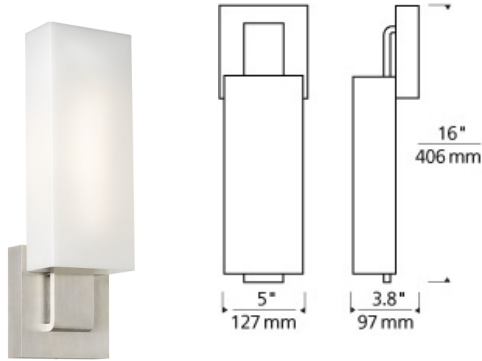

## Kisdon Wall

### DESCRIPTION

Rectangular glass with die-cast metal detail. Provides ambient and up- or down- light. Includes two 120 volt, 60 watt G9 base halogen lamps, one 18 watt 2G11 base twin tube compact fluorescent lamps or 12 watt, 780 net lumen, 3000K LED modules. Incandescent version dimmable with standard incandescent dimmer. Mounts up or down. ADA compliant.

### INSTALLATION

Mounts to a standard 4" square junction box with round plaster ring (provided by electrician).

white glass

antique bronze

satin nickel