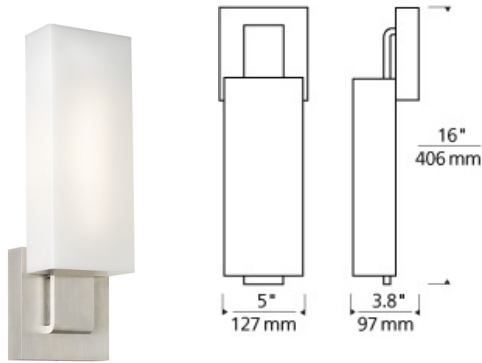

WALL COLLECTION

Kisdon Wall

DESCRIPTION

Rectangular glass with die-cast metal detail. Provides ambient and up- or down- light. Includes two 120 volt, 60 watt G9 base halogen lamps, one 18 watt 2G11 base twin tube compact fluorescent lamps or 12 watt, 780 net lumen, 3000K LED modules. Incandescent version dimmable with standard incandescent dimmer. Mounts up or down. ADA compliant.

INSTALLATION

Mounts to a standard 4" square junction box with round plaster ring (provided by electrician).

white glass

antique bronze

satin nickel

ORDERING INFORMATION

700WSKISW COLOR	FINISH	LAMP
W WHITE GLASS	Z ANTIQUE BRONZE C CHROME S SATIN NICKEL	INCANDESCENT COMPACT FLOURESCENT -LED830 LED 80 CRI 3000K 120V -LED830-277 LED 80 CRI 3000K 277V