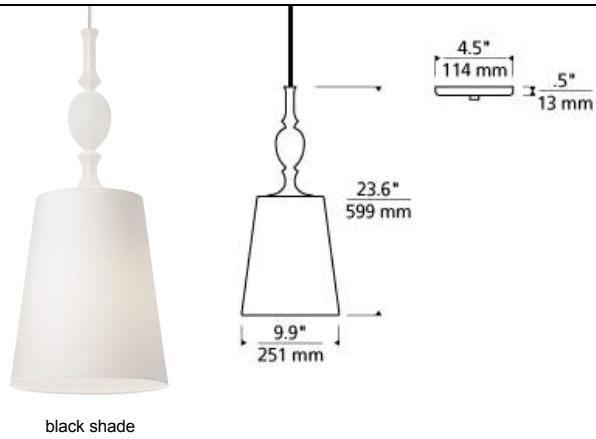

LINE - VOLTAGE PENDANTS / SUSPENSION

Kiev Large Pendant

DESCRIPTION

Antique meets modern with a turned ornate glass fount and simple tapered fabric shade with rolled edges. Rated for (1) 75 watt max, E26 medium base lamp (Lamp Not Included). LED includes 120 volt 19 watt, 1680 delivered lumen, 2700K, medium base LED A21 lamp. Fixture provided with six feet of field-cuttable cable. LED version dimmable with LED compatible dimmer.

INSTALLATION

This product can mount to either a 4" square electrical box with round plaster ring or an octagon electrical box.

OTHER

TD includes 4.5" Round Canopy.
Antique Bronze and Black Finish Only Available on TD.

WEIGHT

1.5-2lb / 0.68-0.91kg ±

black shade