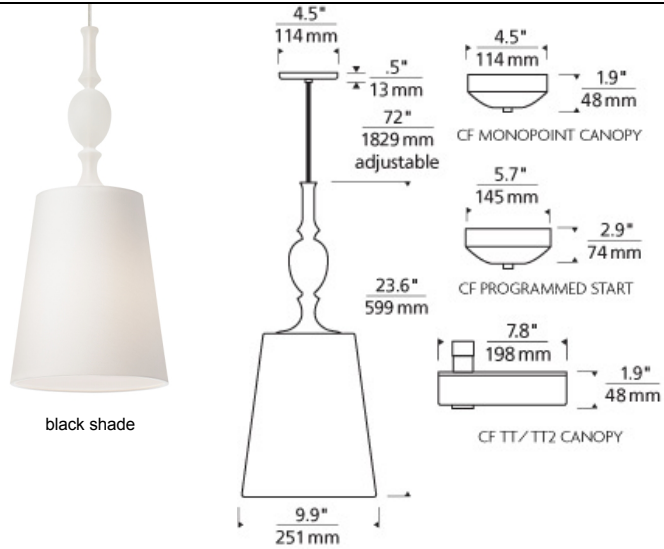

LINE - VOLTAGE PENDANTS / SUSPENSION

Kiev Large Pendant

DESCRIPTION

Antique meets modern with a turned ornate glass fount and simple tapered fabric shade with rolled edges. Includes 75 watt, A19 medium base lamp. LED includes 19 watt, 1680 delivered lumen, 2700K, medium base LED A21 lamp. Fixture provided with six feet of field-cutttable cable. Incandescent version dimmable with standard incandescent dimmer. LED version dimmable with LED compatible dimmer.

INSTALLATION

This product can mount to either a 4" square electrical box with round plaster ring or an octagon electrical box.

OTHER

TD includes 4.5" Round Canopy.
Antique Bronze and Black Finish Only Available on TD.

black shade

ORDERING INFORMATION

700 SYSTEM	KIELP	COLOR	FINISH	LAMP	
TD	LINE-VOLTAGE PENDANTS/SUSPENSION	B BLACK	C CLEAR	Z ANTIQUE BRONZE	INCANDESCENT 120V
TT	SINGLE-CIRCUIT T-TRAK	B BLACK SHADE	C CLEAR FOUNT	B BLACK	-LED927 A21 LED 80 CRI 2700K 120V
		W WHITE	F FROST	S SATIN NICKEL	
		W WHITE SHADE	F FROST FOUNT	W WHITE	
			K SMOKE		
			K SMOKE FOUNT		