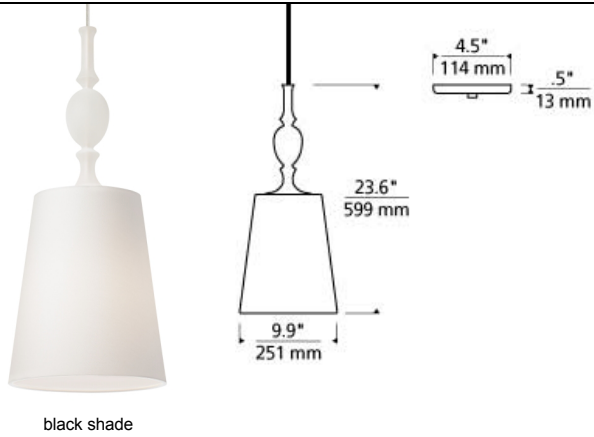

LINE - VOLTAGE PENDANTS / SUSPENSION

Kiev Large Pendant

DESCRIPTION

Antique meets modern with a turned ornate glass fount and simple tapered fabric shade with rolled edges. Rated for (1) 75 watt max, E26 medium base lamp (Lamp Not Included). LED includes 120 volt 19 watt, 1680 delivered lumen, 2700K, medium base LED A21 lamp. Fixture provided with six feet of field-cuttable cable. LED version dimmable with LED compatible dimmer.

INSTALLATION

This product can mount to either a 4" square electrical box with round plaster ring or an octagon electrical box.

OTHER

TD includes 4.5" Round Canopy. Antique Bronze and Black Finish Only Available on TD.

WEIGHT

1.5-2lb / 0.68-0.91kg ±

black shade

ORDERING INFORMATION

700 SYSTEM	KIELP	COLOR	FINISH	LAMP	
TD	LINE-VOLTAGE PENDANTS/SUSPENSION	B BLACK	C CLEAR	Z ANTIQUE BRONZE	NO LAMP
TT	SINGLE-CIRCUIT T-TRAK	B BLACK SHADE	C CLEAR FOUNT	B BLACK	-LED927 A21 LED 90 CRI 2700K 120V (T20/T24)
		W WHITE	F FROST	S SATIN NICKEL	
		W WHITE SHADE	F FROST FOUNT	W WHITE	
			K SMOKE		
			K SMOKE FOUNT		