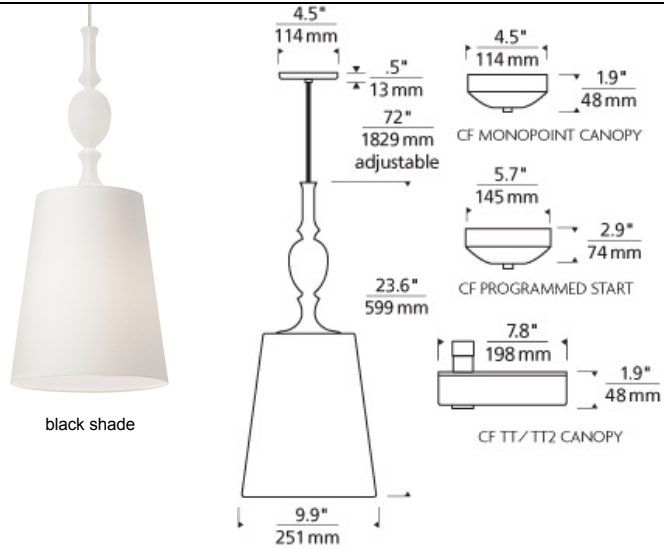

LINE - VOLTAGE PENDANTS / SUSPENSION

Kiev Large Pendant

DESCRIPTION

Antique meets modern with a turned ornate glass fount and simple tapered fabric shade with rolled edges. Includes 75 watt, A19 medium base lamp. LED includes 19 watt, 1680 delivered lumen, 2700K, medium base LED A21 lamp. Fixture provided with six feet of field-cutttable cable. Incandescent version dimmable with standard incandescent dimmer. LED version dimmable with LED compatible dimmer.

INSTALLATION

This product can mount to either a 4" square electrical box with round plaster ring or an octagon electrical box.

OTHER

TD includes 4.5" Round Canopy.

Antique Bronze and Black Finish Only Available on TD.