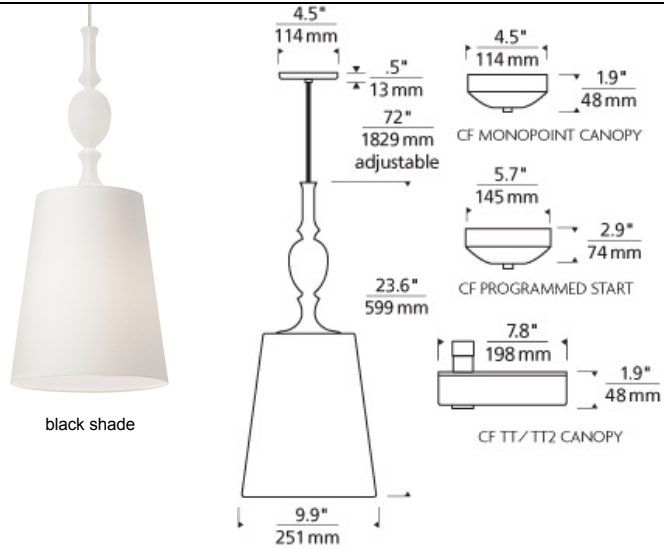

### DESCRIPTION

Antique meets modern with a turned ornate glass fount and simple tapered fabric shade with rolled edges. Includes 75 watt, A19 medium base lamp. LED includes 19 watt, 1680 delivered lumen, 2700K, medium base LED A21 lamp. Fixture provided with six feet of field-cutable cable. Incandescent version dimmable with standard incandescent dimmer. LED version dimmable with LED compatible dimmer.