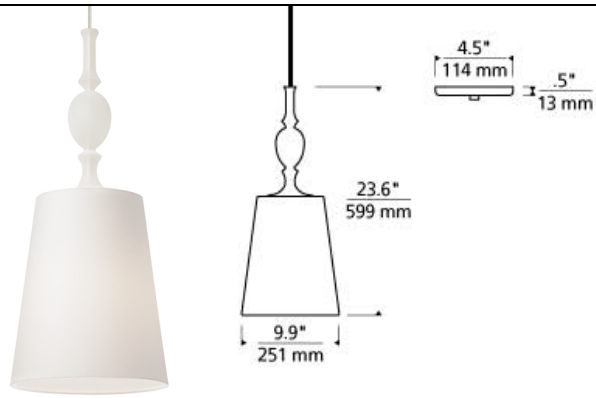

LINE - VOLTAGE PENDANTS / SUSPENSION

Kiev Large Pendant LED T20

DESCRIPTION

The Kiev Large Pendant light by Tech Lighting is the perfect blend between antique and modern design featuring an ornate fount and simple tapered fabric shade with rolled edges. Further accentuating the modern lines and curves of this pendant are five on-trend color options and four sleek finish options. With its eye alluring form and modest scale the Kiev Large Pendant is ideal for spaces such as kitchen islands, bathrooms and home offices. An energy efficient integrated LED lamp means that you'll be able to enjoy this fixture for time to come, a list of compatible dimmers is available for reference, please see the Tech Lighting dimming chart for more information. Rated for (1) 75 watt max, E26 medium base lamp (Lamp Not Included). LED includes 120 volt 19 watt, 1680 delivered lumen, 2700K, medium base LED A21 lamp. Fixture provided with six feet of field-cutable cable. LED version dimmable with LED compatible dimmer.

black shade

INSTALLATION

This product can mount to either a 4" square electrical box with round plaster ring or an octagon electrical box.

OTHER

TD includes 4.5" Round Canopy.
Antique Bronze and Black Finish Only Available on TD.

WEIGHT

1.5-2lb / 0.68-0.91kg ±

ORDERING INFORMATION

700 SYSTEM	KIELP	COLOR	FINISH	LAMP	
TD	LINE-VOLTAGE PENDANTS/SUSPENSION	B BLACK	C CLEAR	Z ANTIQUE BRONZE	NO LAMP
TT	SINGLE-CIRCUIT T-TRAK	B BLACK SHADE	C CLEAR FOUNT	B BLACK	-LED927 A21 LED 90 CRI 2700K 120V (T20/T24)
		W WHITE	F FROST	S SATIN NICKEL	
		W WHITE SHADE	F FROST FOUNT	W WHITE	
			K SMOKE		
			K SMOKE FOUNT		