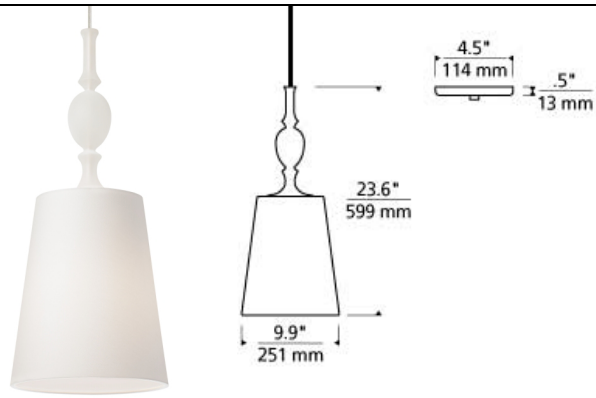

LINE-VOLTAGE PENDANTS / SUSPENSION

Kiev Large Pendant LED T20

DESCRIPTION

Antique meets modern with a turned ornate glass fount and simple tapered fabric shade with rolled edges. Rated for (1) 75 watt max, E26 medium base lamp (Lamp Not Included). LED includes 120 volt 19 watt, 1680 delivered lumen, 2700K, medium base LED A21 lamp. Fixture provided with six feet of field-cutttable cable. LED version dimmable with LED compatible dimmer.

INSTALLATION

This product can mount to either a 4" square electrical box with round plaster ring or an octagon electrical box.

OTHER

TD includes 4.5" Round Canopy.
Antique Bronze and Black Finish Only Available on TD.

WEIGHT

1.5-2lb / 0.68-0.91kg ±

black shade

ORDERING INFORMATION

700 SYSTEM	KIELP	COLOR	FINISH	LAMP	
TD	LINE-VOLTAGE PENDANTS/SUSPENSION	B BLACK	C CLEAR	Z ANTIQUE BRONZE	NO LAMP
TT	SINGLE-CIRCUIT T-TRAK	B BLACK SHADE	C CLEAR FOUNT	B BLACK	-LED927 A21 LED 90 CRI 2700K 120V (T20/T24)
		W WHITE	F FROST	S SATIN NICKEL	
		W WHITE SHADE	F FROST FOUNT	W WHITE	
			K SMOKE		
			K SMOKE FOUNT		

Antique Bronze and Black finish only available on TD.

For use on Halo*, Juno* or Lightolier* 120 volt single-circuit track, order as follows:

Incandescent: Order pendant as **700TD** and order appropriate [120V Track Adapter](#)

Compact Fluorescent: Substitute 700TD with one of the following: **700TH** (fits Halo*), **700TJ** (fits Juno*) or **700TI** (fits Lightolier*) and by substituting the finish with one of the following: **BZ** (Black/Antique Bronze), **BS** (Black/Satin Nickel), **WZ** (White/Antique Bronze) or **WS** (White/Satin Nickel).

*Tech Lighting is not affiliated, nor is it endorsed by any of the companies listed nor does Tech Lighting distribute any of their products.