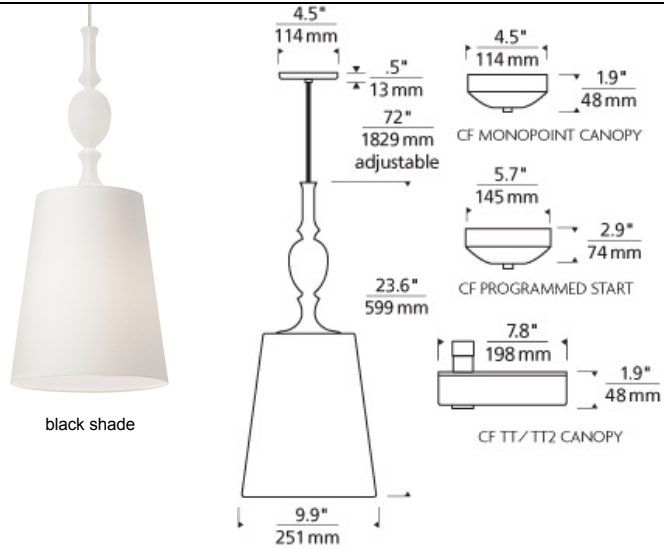

LINE-VOLTAGE PENDANTS / SUSPENSION

Kiev Large Pendant

DESCRIPTION

Antique meets modern with a turned ornate glass fount and simple tapered fabric shade with rolled edges. Includes 75 watt, A19 medium base lamp. LED includes 19 watt, 1680 delivered lumen, 2700K, medium base LED A21 lamp. Fixture provided with six feet of field-cutttable cable. Incandescent version dimmable with standard incandescent dimmer. LED version dimmable with LED compatible dimmer.

INSTALLATION

This product can mount to either a 4" square electrical box with round plaster ring or an octagon electrical box.

OTHER

TD includes 4.5" Round Canopy.

Antique Bronze and Black Finish Only Available on TD.