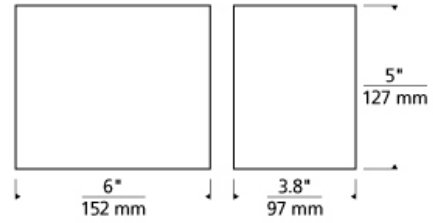

Kenton Wall

LED ADA T20

DESCRIPTION

A clean and simple geometric shape puts function first in this widely appealing design. Engineered to produce large and equal amounts of up and down light, it can be mounted vertically or horizontally. Includes (1) 18 watt 1300 lumen 80 CRI 3000K LED module. ADA compliant. 120v or 277v.

WEIGHT

2-2.5lb / 0.91-1.13kg ±

ORDERING INFORMATION

700WSKEN FINISH

LAMP

G GOLD
W RUBBERIZED WHITE
S SATIN NICKEL

-LED830 INTEGRATED LED 80 CRI 3000K 120V
-LED830-277 INTEGRATED LED 80 CRI 3000K 277V

TECH LIGHTING®

7400 Linder Avenue T 847.410.4400
Skokie, Illinois 60077 F 847.410.4500

Tech Lighting, L.L.C.

700WS KEN _____

FIXTURE TYPE: _____

JOB NAME: _____

NOTES: _____

_____

_____

_____

©2018 Tech Lighting, L.L.C. All Rights Reserved. The "Tech Lighting" graphic is a registered trademark of Tech Lighting, L.L.C. Tech Lighting reserves the right to change specifications for product improvements without notification.