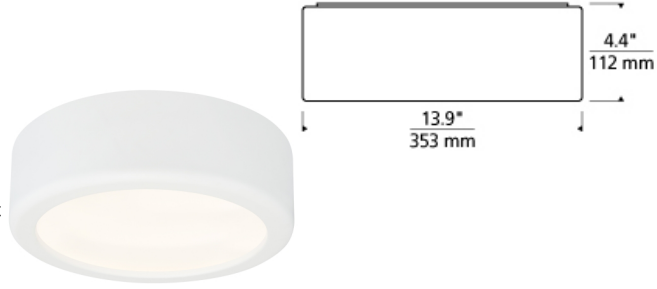

CEILING COLLECTION

Kata Ceiling LED T20

DESCRIPTION

Modern minimalist design has never been as functional as in the Kata LED ceiling light from Tech Lighting. When turned off, this ceiling light fixture renders as a slim hollow vessel and nearly disappears into the ceiling given its crisp matte white finish. When illuminated, the artfully hidden indirect LED lamping floods the inner bowl with beautiful light, providing a completely glare-free light source with plentiful punch. The medium scale and clean ceiling appearance of this ceiling light make it perfect for lighting applications such as living room lighting, hallway lighting, bathroom lighting, bedroom lighting and home office lighting. Plus, fully dimmable LED lamping allows you to create the desired ambiance in any space you choose. Includes 42 watt, 1755 delivered lumen, 3000K LED module. May be wall or ceiling mounted. Dimmable with low-voltage electronic dimmer.

INSTALLATION

This product can mount to either a 4" square electrical box with round plaster ring or an octagonal electrical box (not included).

WEIGHT

4.5-5lb / 2.04-2.27kg ±

matte white

ORDERING INFORMATION