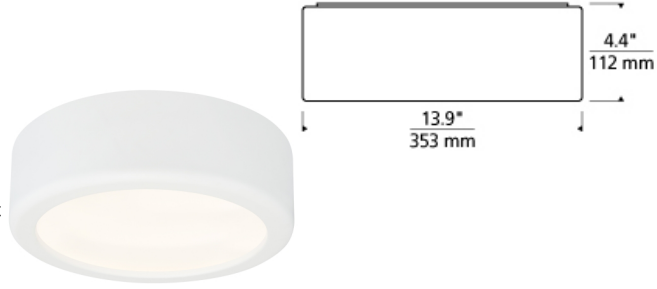

CEILING COLLECTION

Kata Ceiling LED T20

DESCRIPTION

Modern minimalist design has never been as functional as in the Kata LED ceiling light from Tech Lighting. When turned off, this ceiling light fixture renders as a slim hollow vessel and nearly disappears into the ceiling given its crisp matte white finish. When illuminated, the artfully hidden indirect LED lamping floods the inner bowl with beautiful light, providing a completely glare-free light source with plentiful punch. The medium scale and clean ceiling appearance of this ceiling light make it perfect for lighting applications such as living room lighting, hallway lighting, bathroom lighting, bedroom lighting and home office lighting. Plus, fully dimmable LED lamping allows you to create the desired ambiance in any space you choose. Includes 42 watt, 1755 delivered lumen, 3000K LED module. May be wall or ceiling mounted. Dimmable with low-voltage electronic dimmer.