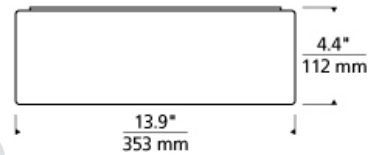

CEILING COLLECTION

Kata Ceiling

DESCRIPTION

Modern minimalist design has never been as functional as in the Kata LED ceiling light from Tech Lighting. When turned off, this ceiling light fixture renders as a slim hollow vessel and nearly disappears into the ceiling given its crisp matte white finish. When illuminated, the artfully hidden indirect LED lamping floods the inner bowl with beautiful light, providing a completely glare-free light source with plentiful punch. The medium scale and clean ceiling appearance of this ceiling light make it perfect for lighting applications such as living room lighting, hallway lighting, bathroom lighting, bedroom lighting and home office lighting. Plus, fully dimmable LED lamping allows you to create the desired ambiance in any space you choose. Includes 42 watt, 1755 delivered lumen, 3000K LED module. May be wall or ceiling mounted. Dimmable with low-voltage electronic dimmer.

INSTALLATION

This product can mount to either a 4" square electrical box with round plaster ring or an octagonal electrical box (not included).

WEIGHT

4.5-5lb / 2.04-2.27kg ±

matte white

ORDERING INFORMATION