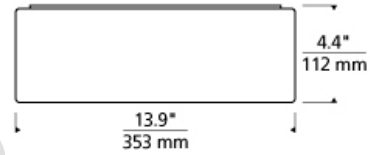

CEILING COLLECTION

Kata Ceiling

DESCRIPTION

Modern minimalist design has never been as functional as in the Kata LED ceiling light from Tech Lighting. When turned off, this ceiling light fixture renders as a slim hollow vessel and nearly disappears into the ceiling given its crisp matte white finish. When illuminated, the artfully hidden indirect LED lamping floods the inner bowl with beautiful light, providing a completely glare-free light source with plentiful punch. The medium scale and clean ceiling appearance of this ceiling light make it perfect for lighting applications such as living room lighting, hallway lighting, bathroom lighting, bedroom lighting and home office lighting. Plus, fully dimmable LED lamping allows you to create the desired ambiance in any space you choose. Includes 42 watt, 1755 delivered lumen, 3000K LED module. May be wall or ceiling mounted. Dimmable with low-voltage electronic dimmer.

INSTALLATION

This product can mount to either a 4" square electrical box with round plaster ring or an octagonal electrical box (not included).

WEIGHT

4.5-5lb / 2.04-2.27kg ±

matte white

ORDERING INFORMATION