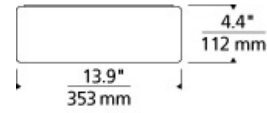

CEILING COLLECTION

Kata Ceiling

DESCRIPTION

Modern minimalist design has never been as functional as in the Kata LED ceiling light from Tech Lighting. When turned off, this ceiling light fixture renders as a slim hollow vessel and nearly disappears into the ceiling given its crisp matte white finish. When illuminated, the artfully hidden indirect LED lamping floods the inner bowl with beautiful light, providing a completely glare-free light source with plentiful punch. The medium scale and clean ceiling appearance of this ceiling light make it perfect for lighting applications such as living room lighting, hallway lighting, bathroom lighting, bedroom lighting and home office lighting. Plus, fully dimmable LED lamping allows you to create the desired ambiance in any space you choose. Includes 42 watt, 1755 delivered lumen, 3000K LED module. May be wall or ceiling mounted. Dimmable with low-voltage electronic dimmer.