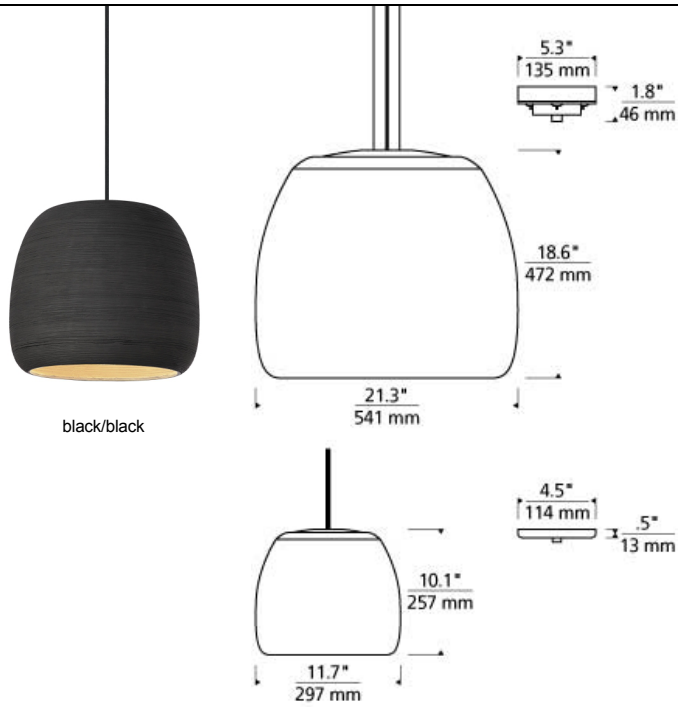

INSTALLATION

This product can mount to either a 4" square electrical box with round plaster ring or an octagonal electrical box (not included).

WEIGHT

12.00-13lb / 5.44-5.9kg ±

black/black