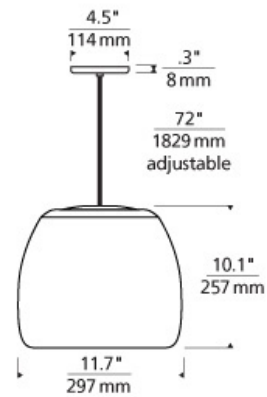

LINE - VOLTAGE PENDANTS / SUSPENSION

Karam Pendant

DESCRIPTION

Unexpected scale and extraordinary texture join forces to define the incredible Karam pendant light from Tech Lighting. Made entirely of ceramic material, the inner and outer walls of each over-sized shade is textured and painted by hand to create the rough and inherently unique appearance. Small incandescent version includes 72 watt, medium base A19 lamp. Large incandescent includes 150 watt, G40 globe lamp. Small and Large LED include 19 watt, A21 LED lamp. Incandescent version dimmable with standard incandescent dimmer. LED version dimmable with an LED compatible dimmer. Consult lamp manufacturer for more information. Small provided with six field-cuttable cloth cord to match finish selection. Large provided with twelve field-cuttable cloth cord to match finish selection.

INSTALLATION

This product can mount to either a 4" square electrical box with round plaster ring or an octagonal electrical box (not included).

WEIGHT

12.00lb / 5.44kg ±

black/black

ORDERING INFORMATION

700 SYSTEM	KRMP	SHAPE OR SIZE	COLOR	LAMP
TD	LINE-VOLTAGE PENDANTS/SUSPENSION	L LARGE S SMALL	BB BLACK/BLACK CW CONCRETE/WHITE	INCANDESCENT 120V -LED927 A21 LED 90 CRI 2700K 120V