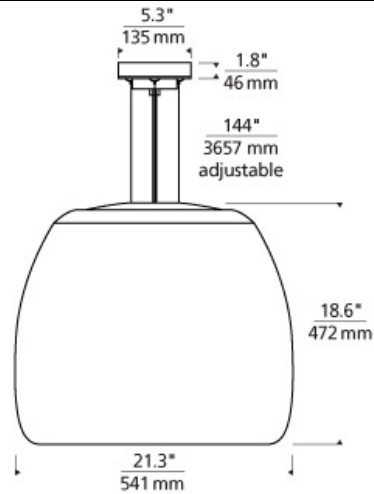

LINE - VOLTAGE PENDANTS / SUSPENSION

Karam Pendant

DESCRIPTION

Unexpected scale and extraordinary texture join forces to define the incredible Karam pendant light from Tech Lighting. Made entirely of ceramic material, the inner and outer walls of each over-sized shade is textured and painted by hand to create the rough and inherently unique appearance. Small incandescent version includes 72 watt, medium base A19 lamp. Large incandescent includes 150 watt, G40 globe lamp. Small and Large LED include 19 watt, A21 LED lamp. Incandescent version dimmable with standard incandescent dimmer. LED version dimmable with an LED compatible dimmer. Consult lamp manufacturer for more information. Small provided with six field-cuttable cloth cord to match finish selection. Large provided with twelve field-cuttable cloth cord to match finish selection.

INSTALLATION

This product can mount to either a 4" square electrical box with round plaster ring or an octagonal electrical box (not included).

WEIGHT

12.00lb / 5.44kg ±

black/black

ORDERING INFORMATION

700 SYSTEM	KRMP	SHAPE OR SIZE	COLOR	LAMP
TD	LINE-VOLTAGE PENDANTS/SUSPENSION	L LARGE S SMALL	BB BLACK/BLACK CW CONCRETE/WHITE	INCANDESCENT 120V -LED927 A21 LED 90 CRI 2700K 120V