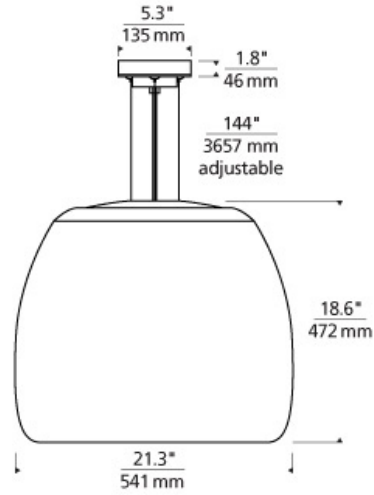

LINE - VOLTAGE PENDANTS / SUSPENSION

Karam Pendant

DESCRIPTION

The oversized scale and alluring texture of the Karam pendant by Tech Lighting is an artisanal work of class. Texture and scale join forces to define this entirely ceramic made pendant. The outer walls of each over-sized shade are textured and painted by hand to create the rough and inherently unique appearance of the Karam. Available in two modern colors of Concrete and Black, the with neutral color tones to further detail the raw ceramic design. Due to its unexpected scale, the Karam pendant is ideal for dining room lighting, kitchen island task lighting, and family room lighting applications. Rated for (1) 150 watt max. E26 medium base lamp (Not Included). 120 volt 19 watt, A21 LED lamp. Dimmable with an LED compatible dimmer. Consult lamp manufacturer for more information. Small provided with six field-cutable cloth cord to match finish selection. Large provided with twelve field-cutable cloth cord to match finish selection.

INSTALLATION

This product can mount to either a 4" square electrical box with round plaster ring or an octagonal electrical box (not included).

WEIGHT

12.00lb / 5.44kg ±

black/black

ORDERING INFORMATION

700 SYSTEM	KRMP	SHAPE OR SIZE	COLOR	LAMP
TD	LINE-VOLTAGE PENDANTS/SUSPENSION	L LARGE S SMALL	BB BLACK/BLACK CW CONCRETE/WHITE	INCANDESCENT 120V -LED927 A21 LED 90 CRI 2700K 120V