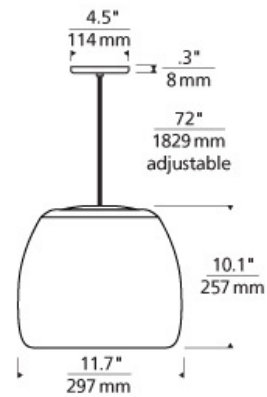

LINE - VOLTAGE PENDANTS / SUSPENSION

Karam Pendant

DESCRIPTION

The oversized scale and alluring texture of the Karam pendant by Tech Lighting is an artisanal work of class. Texture and scale join forces to define this entirely ceramic made pendant. The outer walls of each over-sized shade are textured and painted by hand to create the rough and inherently unique appearance of the Karam. Available in two modern colors of Concrete and Black, the with neutral color tones to further detail the raw ceramic design. Due to its unexpected scale, the Karam pendant is ideal for dining room lighting, kitchen island task lighting, and family room lighting applications. Small incandescent version includes 72 watt, medium base A19 lamp. Large incandescent includes 150 watt, G40 globe lamp. Small and Large LED include 19 watt, A21 LED lamp. Incandescent version dimmable with standard incandescent dimmer. LED version dimmable with an LED compatible dimmer. Consult lamp manufacturer for more information. Small provided with six field-cuttable cloth cord to match finish selection. Large provided with twelve field-cuttable cloth cord to match finish selection.

INSTALLATION

This product can mount to either a 4" square electrical box with round plaster ring or an octagonal electrical box (not included).

WEIGHT

12.00lb / 5.44kg ±

black/black

black / black large

black / black small

concrete / white large

concrete / white small

ORDERING INFORMATION

700 SYSTEM	KRMP	SHAPE OR SIZE	COLOR	LAMP
TD	LINE-VOLTAGE PENDANTS/SUSPENSION	L LARGE S SMALL	BB BLACK/BLACK CW CONCRETE/WHITE	INCANDESCENT 120V -LED927 A21 LED 90 CRI 2700K 120V