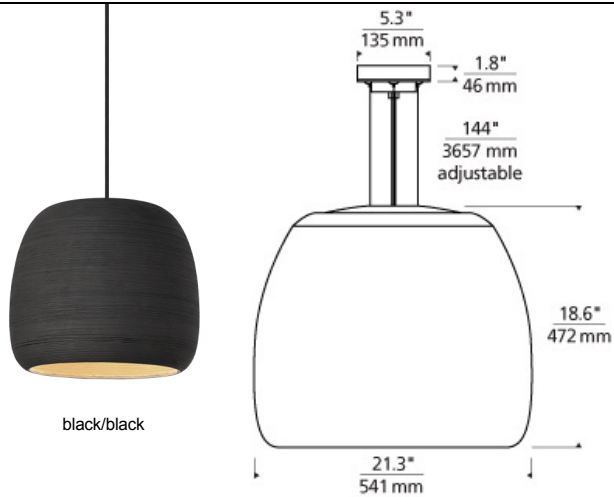

LINE - VOLTAGE PENDANTS / SUSPENSION

Karam Pendant

DESCRIPTION

The oversized scale and alluring texture of the Karam pendant by Tech Lighting is an artisanal work of class. Texture and scale join forces to define this entirely ceramic made pendant. The outer walls of each over-sized shade are textured and painted by hand to create the rough and inherently unique appearance of the Karam. Available in two modern colors of Concrete and Black, the with neutral color tones to further detail the raw ceramic design. Due to its unexpected scale, the Karam pendant is ideal for dining room lighting, kitchen island task lighting, and family room lighting applications. Small incandescent version includes 72 watt, medium base A19 lamp. Large incandescent includes 150 watt, G40 globe lamp. Small and Large LED include 19 watt, A21 LED lamp. Incandescent version dimmable with standard incandescent dimmer. LED version dimmable with an LED compatible dimmer. Consult lamp manufacturer for more information. Small provided with six field-cuttable cloth cord to match finish selection. Large provided with twelve field-cuttable cloth cord to match finish selection.

INSTALLATION

This product can mount to either a 4" square electrical box with round plaster ring or an octagonal electrical box (not included).

WEIGHT

12.00lb / 5.44kg ±

black/black

black / black large

black / black small

concrete / white large

concrete / white small

ORDERING INFORMATION

700 SYSTEM	KRMP	SHAPE OR SIZE	COLOR	LAMP
TD	LINE-VOLTAGE PENDANTS/SUSPENSION	L LARGE S SMALL	BB BLACK/BLACK CW CONCRETE/WHITE	INCANDESCENT 120V -LED927 A21 LED 90 CRI 2700K 120V