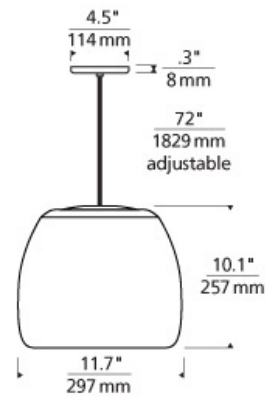

LINE - VOLTAGE PENDANTS / SUSPENSION

Karam Pendant

DESCRIPTION

The oversized scale and alluring texture of the Karam pendant by Tech Lighting is an artisanal work of class. Texture and scale join forces to define this entirely ceramic made pendant. The outer walls of each over-sized shade are textured and painted by hand to create the rough and inherently unique appearance of the Karam. Available in two modern colors of Concrete and Black, the with neutral color tones to further detail the raw ceramic design. Due to its unexpected scale, the Karam pendant is ideal for dining room lighting, kitchen island task lighting, and family room lighting applications. Rated for (1) 150 watt max. E26 medium base lamp (Not Included). 120 volt 19 watt, A21 LED lamp. Dimmable with an LED compatible dimmer. Consult lamp manufacturer for more information. Small provided with six field-cutable cloth cord to match finish selection. Large provided with twelve field-cutable cloth cord to match finish selection.

INSTALLATION

This product can mount to either a 4" square electrical box with round plaster ring or an octagonal electrical box (not included).

WEIGHT

12.00lb / 5.44kg ±

black/black

ORDERING INFORMATION

700 SYSTEM	KRMP	SHAPE OR SIZE	COLOR	LAMP
TD	LINE-VOLTAGE PENDANTS/SUSPENSION	L LARGE S SMALL	BB BLACK/BLACK CW CONCRETE/WHITE	INCANDESCENT 120V -LED927 A21 LED 90 CRI 2700K 120V