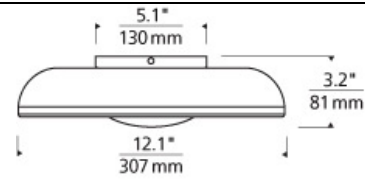

FLUSH & SEMI-FLUSH MOUNT

Karam Flush Mount Ceiling

DESCRIPTION

The ceramic shade of the contemporary Karam LED flush mount ceiling light from Tech Lighting is textured and painted by hand to create the rough and inherently unique appearance. The inner texture is highlighted by the softly diffused light emitted from a sleek acrylic dome. Includes 22 watt, 587 net lumen, 3000K LED module or Warm Color Dimming 3000K-2200K LED module. Dimmable with low-voltage electronic dimmer.

INSTALLATION

This product can mount to either a 4" square electrical box with round plaster ring or an octagonal electrical box (not included).

WEIGHT

4.95lb / 2.25kg ±

concrete

concrete

white

ORDERING INFORMATION