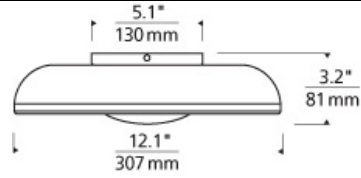

### INSTALLATION

This product can mount to either a 4" square electrical box with round plaster ring or an octagonal electrical box (not included).