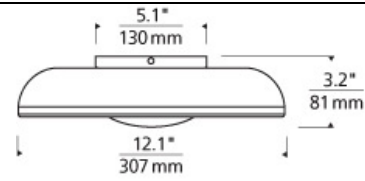

FLUSH & SEMI-FLUSH MOUNT

Karam Flush Mount Ceiling

DESCRIPTION

The ceramic shade of the contemporary Karam LED flush mount ceiling light from Tech Lighting is textured and painted by hand to create the rough and inherently unique appearance. The inner texture is highlighted by the softly diffused light emitted from a sleek acrylic dome. Includes 24 watt, 1125 net lumen, 3000K LED module or Warm Color Dimming 3000K-2200K LED module. Dimmable with low-voltage electronic dimmer.

INSTALLATION

This product can mount to either a 4" square electrical box with round plaster ring or an octagonal electrical box (not included).

WEIGHT

4.95lb / 2.25kg ±

concrete

concrete

white

ORDERING INFORMATION