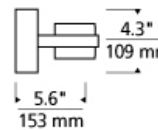

Kamden 3-Light Bath

LED T20

DESCRIPTION

The Kamden bath light by Tech Lighting features two ultra-clean, acrylic square shades that are hand-polished then mounted in a die-cast metal frame. Powerful LEDs direct light through the glass in both directions. Metal work frames join light cubes in 1-, 3-, or 4-light fixtures that can be mounted vertically or horizontally making the Kamden ideal for bathroom vanity lighting. The Kamden is available in either a sleek Satin Nickel or Chrome finish, each finish further enhances its contemporary style. The Kamden ships with energy efficient integrated LED lamping, all lamping options are fully dimmable to create the desired ambiance in your special space. 3-Light Shallow includes 120 volt, 25 watt, 1280 delivered lumens, 3000K LED module. 3-Light Standard includes 120 volt, 35 watt, 1780 delivered lumens, 3000K LED module. Dimmable with low-voltage electronic or triac dimmer.

INSTALLATION

This product can mount to either a 4" square electrical box with round plaster ring or an octagonal electrical box (not included).