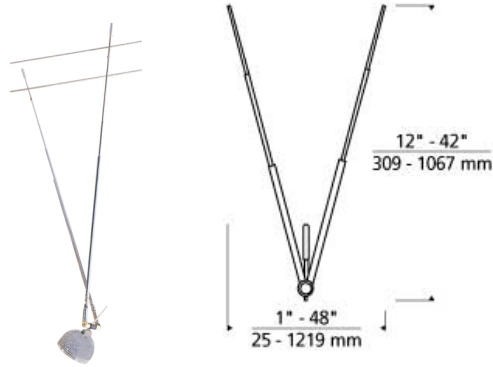

# LOW - VOLTAGE HEADS

## K-Telescope Head T20

### DESCRIPTION

The K-Telescope display head by Tech Lighting combines minimal design style with high-functionality. This unique display head is specially designed for the Kable Lite system featuring a 1" drop from the system above. The telescope arms can be manipulated from 12" - 42" and features a 330° rotating head creating unlimited angles ideal for a direct beam of light onto surfaces below. The K-Telescope is available in two contemporary finishes and is compatible with a myriad of accessories that further enhance its performance and style. This dynamic display head is ideal for commercial lighting applications such as retail stores, libraries and galleries. The K-Telescope accommodates a fully dimmable MR16 lamp that is sold separately. For cable separations of 1" to 48". Head rotates 330° and has swivel and pivot action to direct the beam. Low-voltage, MR16 lamp of up to 75 watts, (not included). For Kable Lite system only.

### WEIGHT

0.25lb / 0.11kg ±

k-telescope head