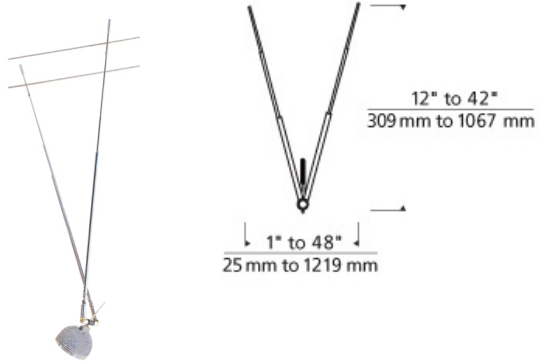

## K-Telescope Head

### DESCRIPTION

Arms telescope individually from 12-42", creating unlimited angles. For cable separations of 1" to 48". Head rotates 330° and has swivel and pivot action to direct the beam. Low-voltage, MR16 lamp of up to 75 watts, (not included). For Kable Lite system only. Works with SORAA.

### WEIGHT

0.25lb / 0.11kg ±

k-telescope head