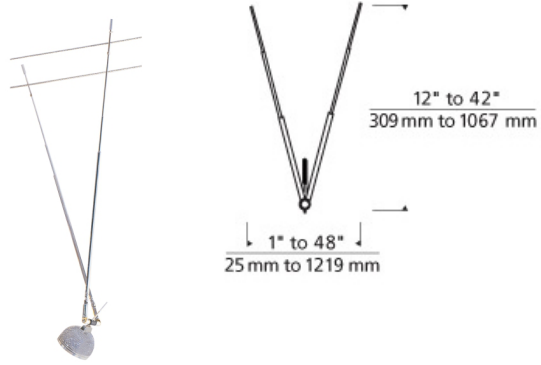

LOW - VOLTAGE HEADS

K-Telescope Head

DESCRIPTION

Arms telescope individually from 12-42", creating unlimited angles. For cable separations of 1" to 48". Head rotates 330° and has swivel and pivot action to direct the beam. Low-voltage, MR16 lamp of up to 75 watts, (not included). For Kable Lite system only.

ACCESSORIES & OPTICAL CONTROLS

Backlight Shield, Barndoors, Cone Glass Shield, Lil Wok Shade, Round Glass Shield, Snap Louver Lens Holder

WEIGHT

0.25lb / 0.11kg ±

k-telescope head

ORDERING INFORMATION

700KTEL16 FINISH