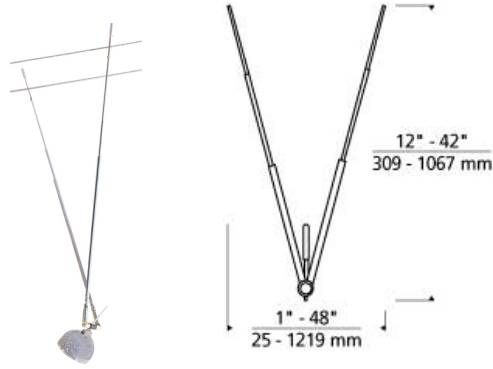

LOW - VOLTAGE HEADS

K-Telescope Head

DESCRIPTION

Arms telescope individually from 12-42", creating unlimited angles. For cable separations of 1" to 48". Head rotates 330° and has swivel and pivot action to direct the beam. Low-voltage, MR16 lamp of up to 75 watts, (not included). For Kable Lite system only.

ACCESSORIES & OPTICAL CONTROLS

Backlight Shield, Barndoors, Cone Glass Shield, Lil Wok Shade, Round Glass Shield, Snap Louver Lens Holder

WEIGHT

0.25lb / 0.11kg ±

k-telescope head

ORDERING INFORMATION

700KTEL16 FINISH