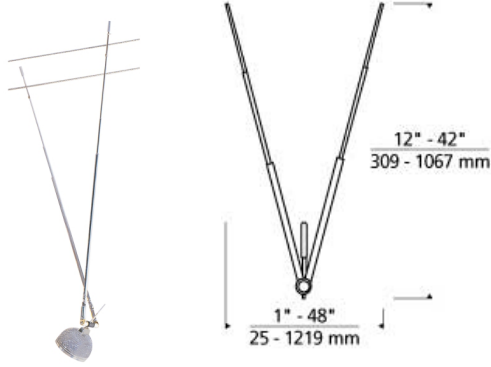

## K-Telescope Head T20

### DESCRIPTION

Arms telescope individually from 12-42", creating unlimited angles. For cable separations of 1" to 48". Head rotates 330° and has swivel and pivot action to direct the beam. Low-voltage, MR16 lamp of up to 75 watts, (not included). For Kable Lite system only.

### WEIGHT

0.25lb / 0.11kg ±

k-telescope head