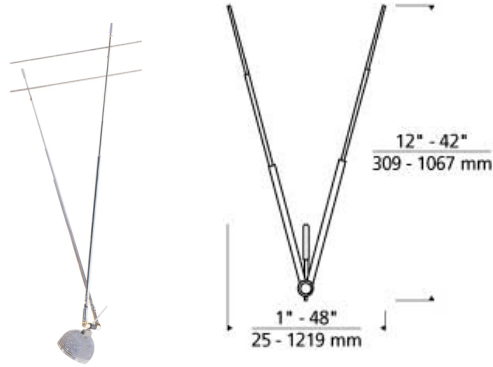

LOW - VOLTAGE HEADS

K-Telescope Head T20

DESCRIPTION

The K-Telescope display head by Tech Lighting combines minimal design style with high-functionality. This unique display head is specially designed for the Kable Lite system featuring a 1" drop from the system above. The telescope arms can be manipulated from 12" - 42" and features a 330° rotating head creating unlimited angles ideal for a direct beam of light onto surfaces below. The K-Telescope is available in two contemporary finishes and is compatible with a myriad of accessories that further enhance its performance and style. This dynamic display head is ideal for commercial lighting applications such as retail stores, libraries and galleries. The K-Telescope accommodates a fully dimmable MR16 lamp that is sold separately. For cable separations of 1" to 48". Head rotates 330° and has swivel and pivot action to direct the beam. Low-voltage, MR16 lamp of up to 75 watts, (not included). For Kable Lite system only.

ACCESSORIES & OPTICAL CONTROLS

Backlight Shield, Barndoors, Cone Glass Shield, Lil Wok Shade, Round Glass Shield, Snap Louver Lens Holder

WEIGHT

0.25lb / 0.11kg ±

k-telescope head

ORDERING INFORMATION

700KTEL16 FINISH