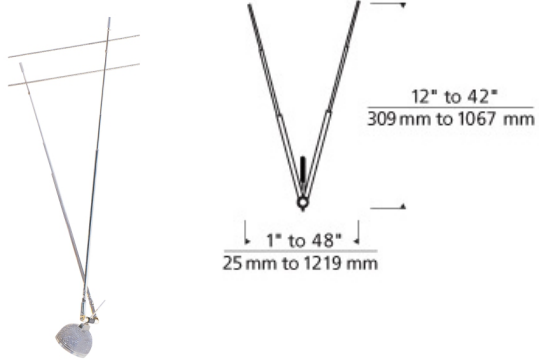

## K-Telescope Head

### DESCRIPTION

Arms telescope individually from 12-42", creating unlimited angles. For cable separations of 1" to 48". Head rotates 330° and has swivel and pivot action to direct the beam. Low-voltage, MR16 lamp of up to 75 watts, (not included). For Kable Lite system only. Works with SORAA.

### WEIGHT

0.25lb / 0.11kg ±

k-telescope head