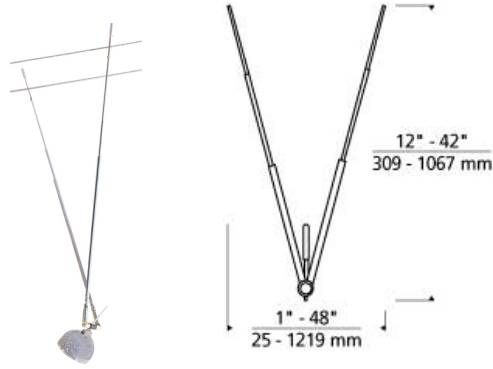

LOW - VOLTAGE HEADS

K-Telescope Head T20

DESCRIPTION

Arms telescope individually from 12-42", creating unlimited angles. For cable separations of 1" to 48". Head rotates 330° and has swivel and pivot action to direct the beam. Low-voltage, MR16 lamp of up to 75 watts, (not included). For Kable Lite system only.

ACCESSORIES & OPTICAL CONTROLS

Backlight Shield, Barndoors, Cone Glass Shield, Lil Wok Shade, Round Glass Shield, Snap Louver Lens Holder

WEIGHT

0.25lb / 0.11kg ±

k-telescope head

ORDERING INFORMATION

700KTEL16 FINISH