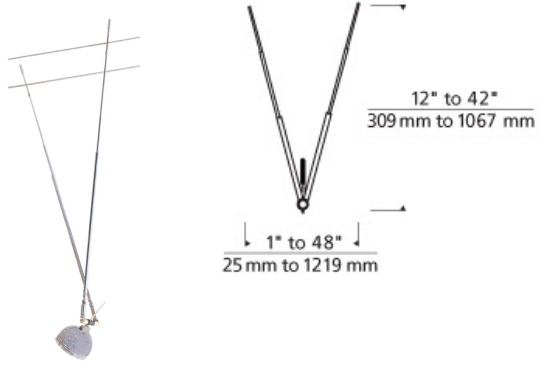

LOW - VOLTAGE HEADS

K-Telescope Head

DESCRIPTION

Arms telescope individually from 12-42", creating unlimited angles. For cable separations of 1" to 48". Head rotates 330° and has swivel and pivot action to direct the beam. Low-voltage, MR16 lamp of up to 75 watts, (not included). For Kable Lite system only.

ACCESSORIES & OPTICAL CONTROLS

Backlight Shield, Barndoors, Cone Glass Shield, Lil Wok Shade, Round Glass Shield, Snap Louver Lens Holder

WEIGHT

0.25lb / 0.11kg ±

k-telescope head

ORDERING INFORMATION

700KTEL16 FINISH