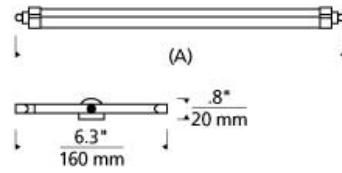

LOW - VOLTAGE HEADS

K-Rae Head

DESCRIPTION

More than just a head, this unique fixture integrates the uncompromising light quality of our Unilume LED Micro Channel (which utilizes remote phosphor LED technology) with the versatility of Kable Lite. Available in two parallel length options and one perpendicular length option (consult factory for custom lengths). Each head pivots 360° and can be mounted up or down for easy control of light making it ideal for direct and indirect general illumination, wall wash and display applications. When used in conjunction with other low-voltage heads and pendants, the K-Rae offers incredible flexibility to layer light throughout a space 8 watts/ft, 570 net lumens/ft.

WEIGHT

0.19-0.75lb / 0.09-0.34kg ±

k-rae head

ORDERING INFORMATION

700KLRAER	CRI	COLOR TEMP	LENGTH (A)	CABLE SEPARATION	FINISH	LAMP
8	80 CRI	24 2400K	05 5"	05 5.5"	S SATIN NICKEL	-LED LED
9	90 CRI	830 80 CRI 3000K	12 12"			
		835 80 CRI 3500K	24 24"			
		840 80 CRI 4000K				
		930 90 CRI 3000K				