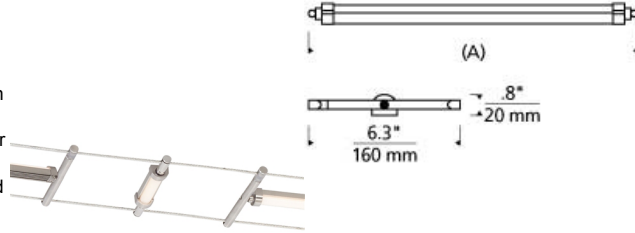

LOW - VOLTAGE HEADS

K-Rae Head LED T20

DESCRIPTION

More than just a head, this unique fixture integrates the uncompromising light quality of our Unilume LED Micro Channel (which utilizes remote phosphor LED technology) with the versatility of Kable Lite. Available in two parallel length options and one perpendicular length option (consult factory for custom lengths). Each head pivots 360° and can be mounted up or down for easy control of light making it ideal for direct and indirect general illumination, wall wash and display applications. When used in conjunction with other low-voltage heads and pendants, the K-Rae offers incredible flexibility to layer light throughout a space 8 watts/ft, 570 net lumens/ft.

WEIGHT

0.19-0.75lb / 0.09-0.34kg ±

k-rae head

ORDERING INFORMATION

| 700KLRAER | CRI | COLOR TEMP | LENGTH (A) | CABLE SEPARATION | FINISH | LAMP |
|-----------|--------|------------------|------------|------------------|----------------|----------|
| 8 | 80 CRI | 24 2400K | 05 5" | 05 5.5" | S SATIN NICKEL | -LED LED |
| 9 | 90 CRI | 830 80 CRI 3000K | 12 12" | | | |
| | | 835 80 CRI 3500K | 24 24" | | | |
| | | 840 80 CRI 4000K | | | | |
| | | 930 90 CRI 3000K | | | | |