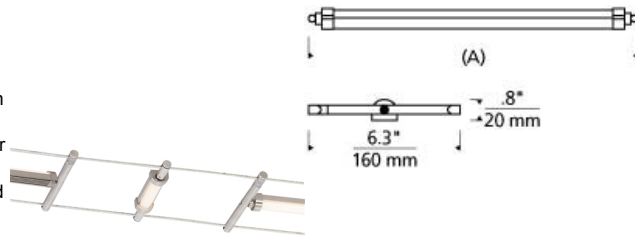

LOW - VOLTAGE HEADS

K-Rae Head LED T20

DESCRIPTION

More than just a head, this unique fixture integrates the uncompromising light quality of our Unilume LED Micro Channel (which utilizes remote phosphor LED technology) with the versatility of Kable Lite. Available in two parallel length options and one perpendicular length option (consult factory for custom lengths). Each head pivots 360° and can be mounted up or down for easy control of light making it ideal for direct and indirect general illumination, wall wash and display applications. When used in conjunction with other low-voltage heads and pendants, the K-Rae offers incredible flexibility to layer light throughout a space 8 watts/ft, 570 net lumens/ft.

WEIGHT

0.19-0.75lb / 0.09-0.34kg ±

k-rae head

ORDERING INFORMATION

700KLRAER	CRI	COLOR TEMP	LENGTH (A)	CABLE SEPARATION	FINISH	LAMP
8	80 CRI	24 2400K	05 5"	05 5.5"	S SATIN NICKEL	-LED LED
9	90 CRI	830 80 CRI 3000K	12 12"			
		835 80 CRI 3500K	24 24"			
		840 80 CRI 4000K				
		930 90 CRI 3000K				