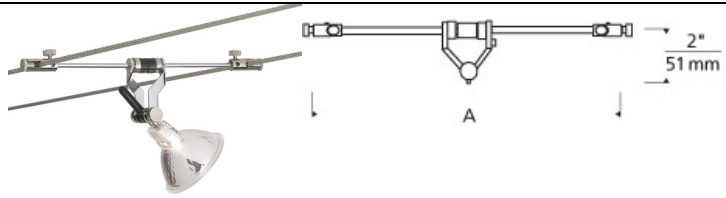

LOW - VOLTAGE HEADS

K-Pivot Head

DESCRIPTION

Head swivels 220°, 2" to 8" versions pivot on horizontal axis, 1" version pivots on vertical axis only. Low-voltage, MR16 lamp of up to 75 watts (not included). For Kable Lite system only.

ACCESSORIES & OPTICAL CONTROLS

Backlight Shield, Barndoors, Cone Glass Shield, Lil Wok Shade, Round Glass Shield, Snap Louver Lens Holder

WEIGHT

0.1-0.15lb / 0.05-0.07kg ±

k-pivot head

ORDERING INFORMATION