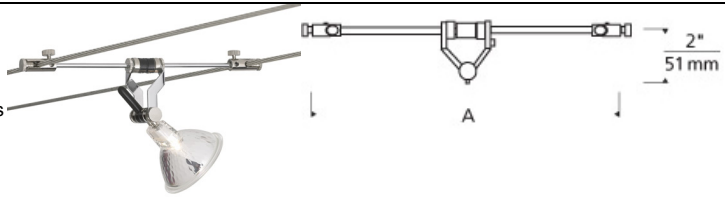

# LOW - VOLTAGE HEADS

## K-Pivot Head

### DESCRIPTION

Head swivels 220°, 2" to 8" versions pivot on horizontal axis, 1" version pivots on vertical axis only. Low-voltage, MR16 lamp of up to 75 watts (not included). For Kable Lite system only. Works with SORAA.

### WEIGHT

0.1-0.15lb / 0.05-0.07kg ±

k-pivot head