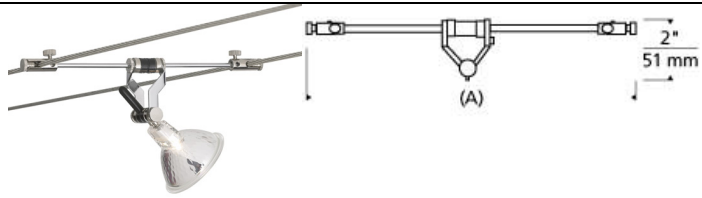

LOW - VOLTAGE HEADS

K-Pivot Head T20

DESCRIPTION

Head swivels 220°, 2" to 8" versions pivot on horizontal axis, 1" version pivots on vertical axis only. Low-voltage, MR16 lamp of up to 75 watts (not included). For Kable Lite system only.

ACCESSORIES & OPTICAL CONTROLS

Backlight Shield, Barndoors, Cone Glass Shield, Lil Wok Shade, Round Glass Shield, Snap Louver Lens Holder

WEIGHT

0.1-0.15lb / 0.05-0.07kg ±

k-pivot head

ORDERING INFORMATION