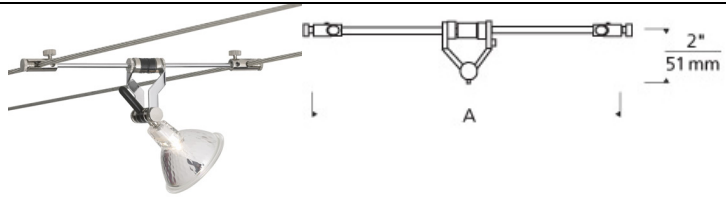

# LOW - VOLTAGE HEADS

## K-Pivot Head

### DESCRIPTION

Head swivels 220°, 2" to 8" versions pivot on horizontal axis, 1" version pivots on vertical axis only. Low-voltage, MR16 lamp of up to 75 watts (not included). For Kable Lite system only.

### WEIGHT

0.1-0.15lb / 0.05-0.07kg ±

k-pivot head