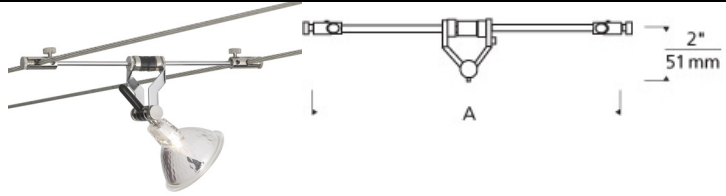

LOW - VOLTAGE HEADS

K-Pivot Head

DESCRIPTION

Head swivels 220°, 2" to 8" versions pivot on horizontal axis, 1" version pivots on vertical axis only. Low-voltage, MR16 lamp of up to 75 watts (not included). For Kable Lite system only.

ACCESSORIES & OPTICAL CONTROLS

Backlight Shield, Barndoors, Cone Glass Shield, Lil Wok Shade, Round Glass Shield, Snap Louver Lens Holder

WEIGHT

0.1-0.15lb / 0.05-0.07kg ±

k-pivot head

ORDERING INFORMATION

700KPIV CABLE SEPARATION

- 01 1"
- 02 2"
- 03 3.5"
- 05 5.5"
- 08 8"

FINISH

- C CHROME
- S SATIN NICKEL

TECH LIGHTING®

7400 Linder Avenue
Skokie, Illinois 60077

T 847.410.4400
F 847.410.4500

Tech Lighting, L.L.C.