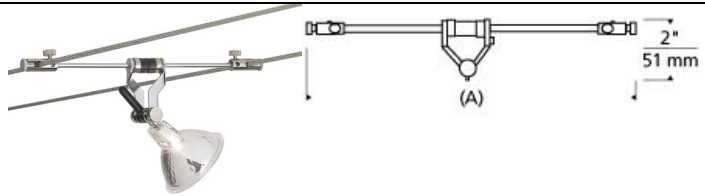

LOW - VOLTAGE HEADS

K-Pivot Head T20

DESCRIPTION

Head swivels 220°, 2" to 8" versions pivot on horizontal axis, 1" version pivots on vertical axis only. Low-voltage, MR16 lamp of up to 75 watts (not included). For Kable Lite system only.

ACCESSORIES & OPTICAL CONTROLS

Backlight Shield, Barndoors, Cone Glass Shield, Lil' Wok Shade, Round Glass Shield, Snap Louver Lens Holder

WEIGHT

0.1-0.15lb / 0.05-0.07kg ±

k-pivot head

ORDERING INFORMATION