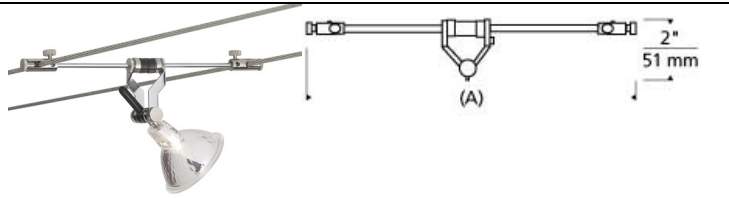

LOW - VOLTAGE HEADS

K-Pivot Head

DESCRIPTION

Head swivels 220°, 2" to 8" versions pivot on horizontal axis, 1" version pivots on vertical axis only. Low-voltage, MR16 lamp of up to 75 watts (not included). For Kable Lite system only.

ACCESSORIES & OPTICAL CONTROLS

Backlight Shield, Barndoors, Cone Glass Shield, Lil Wok Shade, Round Glass Shield, Snap Louver Lens Holder

WEIGHT

0.1-0.15lb / 0.05-0.07kg ±

k-pivot head

ORDERING INFORMATION