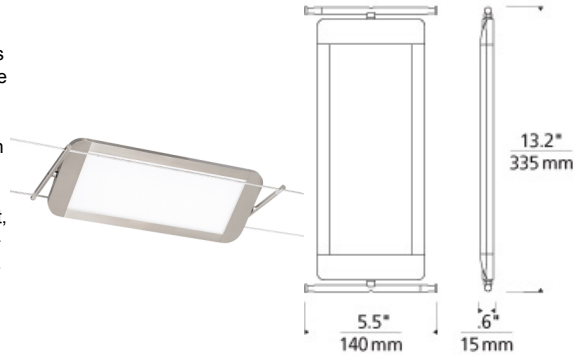

LOW - VOLTAGE HEADS

K-Lev Head

DESCRIPTION

The unique K-Lev spot head light from Tech Lighting integrates the latest LED light guide technology with the versatility of Kable Lite. Each panel head pivots 360° and can be mounted up or down, making it ideal for direct and indirect general illumination, wall wash and display applications. When used in conjunction with other low-voltage heads and pendants for Kable Lite, the K-Lev offers incredible flexibility to layer light throughout a space. Mounts to Kable Lite Only Includes 12 watt, 753 delivered lumen, 3000K LED module. Dimmable with low-voltage electronic or magnetic dimmer (based on transformer).

WEIGHT

1.96lb / 0.89kg ±

k-lev

ORDERING INFORMATION

700KLLEV	LENGTH (A)	CABLE SEPARATION	FINISH	LAMP
	12 12"	05 5.5"	S SATIN NICKEL	-LED830 LED 80 CRI 3000K 120V

TECH LIGHTING®

7400 Linder Avenue T 847.410.4400
Skokie, Illinois 60077 F 847.410.4500

Tech Lighting, L.L.C.

700KLLEV _____

FIXTURE TYPE: _____

JOB NAME: _____

NOTES: _____

_____

_____

©2017 Tech Lighting, L.L.C. All Rights Reserved. The "Tech Lighting" graphic is a registered trademark of Tech Lighting, L.L.C. Tech Lighting reserves the right to change specifications for product improvements without notification.