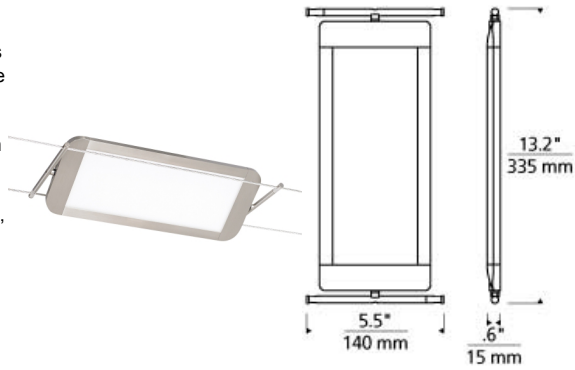

LOW - VOLTAGE HEADS

K-Lev Head LED T20

DESCRIPTION

The unique K-Lev spot head light from Tech Lighting integrates the latest LED light guide technology with the versatility of Kable Lite. Each panel head pivots 360° and can be mounted up or down, making it ideal for direct and indirect general illumination, wall wash and display applications. When used in conjunction with other low-voltage heads and pendants for Kable Lite, the K-Lev offers incredible flexibility to layer light throughout a space. Mounts to Kable Lite Only Includes 12 watt, 753 delivered lumen, 3000K LED module. Dimmable with low-voltage electronic or magnetic dimmer (based on transformer).

WEIGHT

1.96lb / 0.89kg ±

k-lev

ORDERING INFORMATION

700KLLEV	LENGTH (A)	CABLE SEPARATION	FINISH	LAMP
	12 12"	05 5.5"	S SATIN NICKEL	-LED830 LED 80 CRI 3000K 120V

TECH LIGHTING®

7400 Linder Avenue T 847.410.4400
Skokie, Illinois 60077 F 847.410.4500