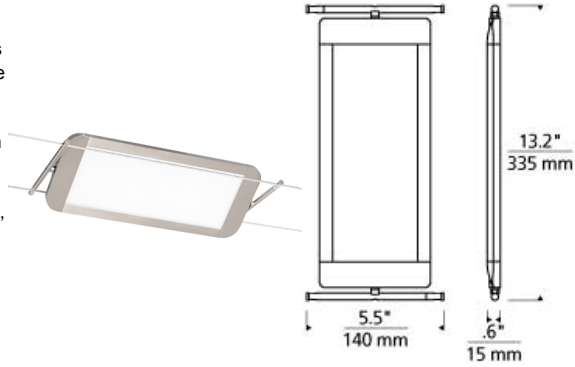

LOW - VOLTAGE HEADS

K-Lev Head LED T20

DESCRIPTION

The unique K-Lev spot head light from Tech Lighting integrates the latest LED light guide technology with the versatility of Kable Lite. Each panel head pivots 360° and can be mounted up or down, making it ideal for direct and indirect general illumination, wall wash and display applications. When used in conjunction with other low-voltage heads and pendants for Kable Lite, the K-Lev offers incredible flexibility to layer light throughout a space. Mounts to Kable Lite Only Includes 12 watt, 753 delivered lumen, 3000K LED module. Dimmable with low-voltage electronic or magnetic dimmer (based on transformer).

WEIGHT

1.96lb / 0.89kg ±

k-lev

ORDERING INFORMATION

700KLLEV	LENGTH (A)	CABLE SEPARATION	FINISH	LAMP
	12 12"	05 5.5"	S SATIN NICKEL	-LED830 LED 80 CRI 3000K 120V

TECH LIGHTING®

7400 Linder Avenue
Skokie, Illinois 60077