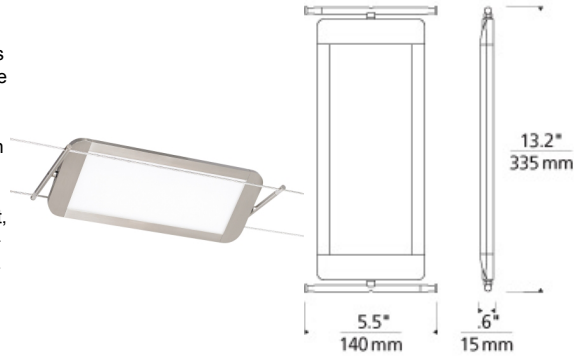

LOW - VOLTAGE HEADS

K-Lev Head

DESCRIPTION

The unique K-Lev spot head light from Tech Lighting integrates the latest LED light guide technology with the versatility of Kable Lite. Each panel head pivots 360° and can be mounted up or down, making it ideal for direct and indirect general illumination, wall wash and display applications. When used in conjunction with other low-voltage heads and pendants for Kable Lite, the K-Lev offers incredible flexibility to layer light throughout a space. Mounts to Kable Lite Only Includes 12 watt, 753 delivered lumen, 3000K LED module. Dimmable with low-voltage electronic or magnetic dimmer (based on transformer).

WEIGHT

1.96lb / 0.89kg ±

k-lev

ORDERING INFORMATION

| 700KLLEV | LENGTH (A) | CABLE SEPARATION | FINISH | LAMP |
|----------|------------|------------------|----------------|-------------------------------|
| | 12 12" | 05 5.5" | S SATIN NICKEL | -LED830 LED 80 CRI 3000K 120V |