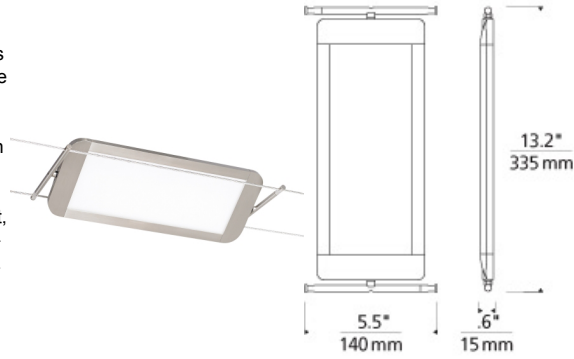

LOW - VOLTAGE HEADS

K-Lev Head

DESCRIPTION

The unique K-Lev spot head light from Tech Lighting integrates the latest LED light guide technology with the versatility of Kable Lite. Each panel head pivots 360° and can be mounted up or down, making it ideal for direct and indirect general illumination, wall wash and display applications. When used in conjunction with other low-voltage heads and pendants for Kable Lite, the K-Lev offers incredible flexibility to layer light throughout a space. Mounts to Kable Lite Only Includes 12 watt, 753 delivered lumen, 3000K LED module. Dimmable with low-voltage electronic or magnetic dimmer (based on transformer).

WEIGHT

1.96lb / 0.89kg ±

k-lev

ORDERING INFORMATION

700KLLEV	LENGTH (A)	CABLE SEPARATION	FINISH	LAMP
	12 12"	05 5.5"	S SATIN NICKEL	-LED830 LED 80 CRI 3000K 120V

TECH LIGHTING®

7400 Linder Avenue T 847.410.4400
Skokie, Illinois 60077 F 847.410.4500