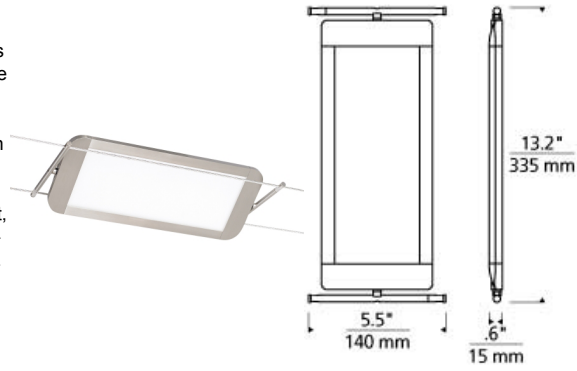

LOW - VOLTAGE HEADS

K-Lev Head

DESCRIPTION

The unique K-Lev spot head light from Tech Lighting integrates the latest LED light guide technology with the versatility of Kable Lite. Each panel head pivots 360° and can be mounted up or down, making it ideal for direct and indirect general illumination, wall wash and display applications. When used in conjunction with other low-voltage heads and pendants for Kable Lite, the K-Lev offers incredible flexibility to layer light throughout a space. Mounts to Kable Lite Only Includes 12 watt, 753 delivered lumen, 3000K LED module. Dimmable with low-voltage electronic or magnetic dimmer (based on transformer).

WEIGHT

1.96lb / 0.89kg ±

k-lev

ORDERING INFORMATION

700KLLEV	LENGTH (A)	CABLE SEPARATION	FINISH	LAMP
	12 12"	05 5.5"	S SATIN NICKEL	-LED830 LED 80 CRI 3000K 120V

TECH LIGHTING®

7400 Linder Avenue T 847.410.4400
 Skokie, Illinois 60077 F 847.410.4500